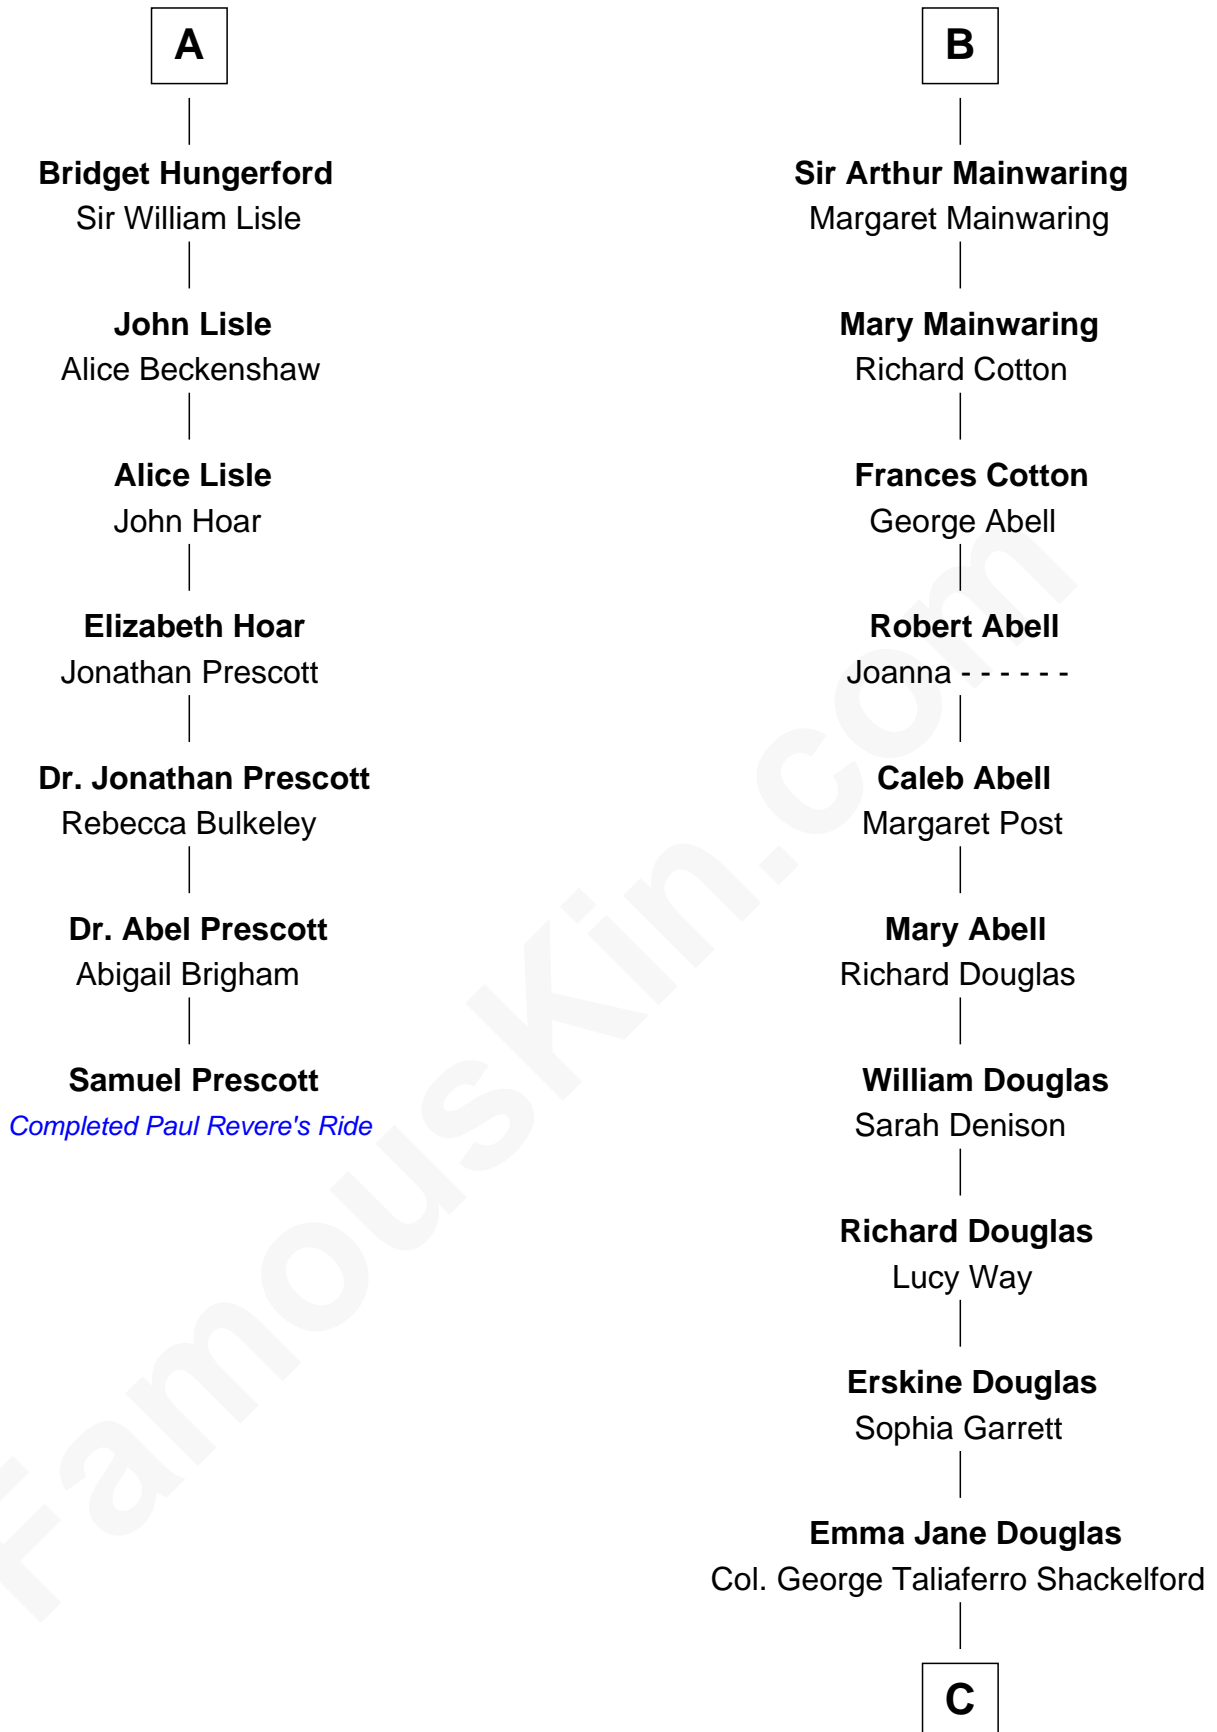

## Relationship Chart of

### Samuel Prescott

Completed Paul Revere's Midnight Ride

13th cousin 7 times removed of

**Illeana Douglas**

TV and Movie Actress

C

**Lena Priscilla Shackelford**  
Edouard Gregory Hesselberg

**Melvyn Edouard Hesselberg**  
Rosalind Hightower