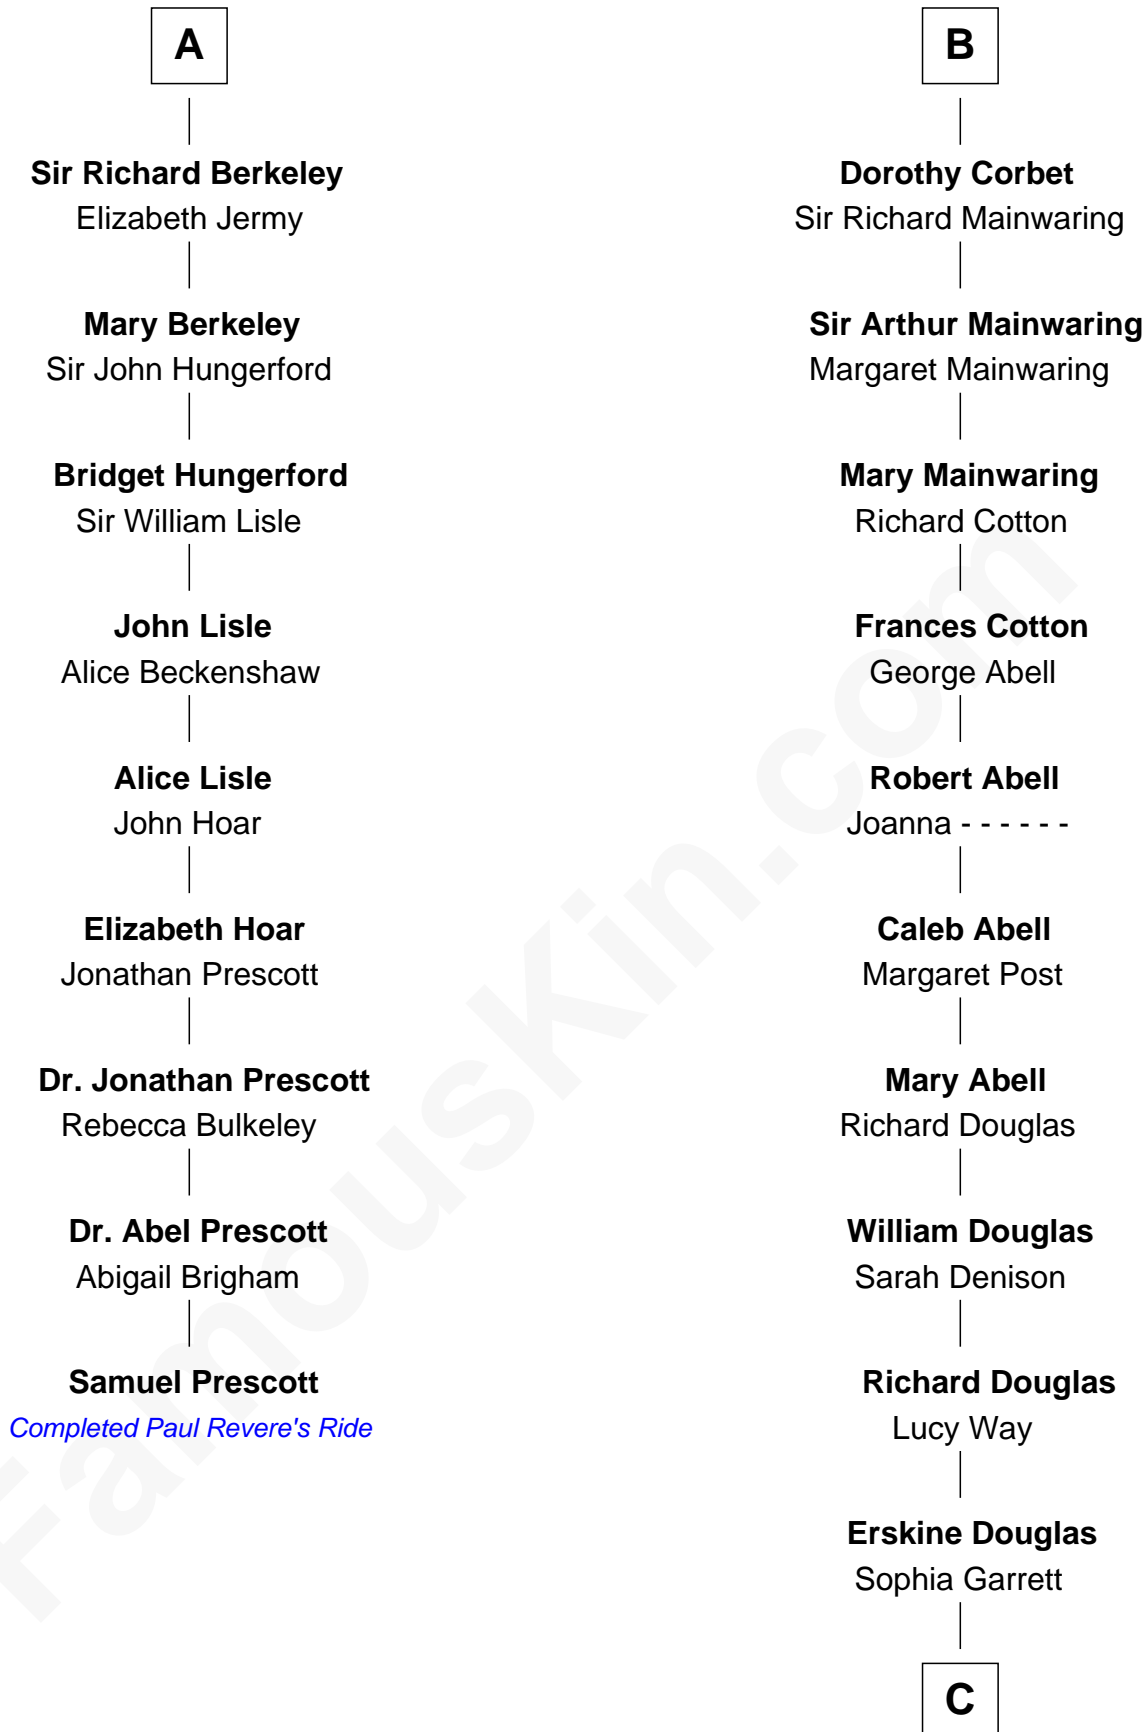

FamousKin.com

Relationship Chart of

Samuel Prescott

Completed Paul Revere's Midnight Ride

15th cousin 4 times removed of

Melvyn Douglas
Movie Actor

C

Emma Jane Douglas

Col. George Taliaferro Shackelford

Lena Priscilla Shackelford

Edouard Gregory Hesselberg

Melvyn Douglas

Movie Actor

FamousKin.com