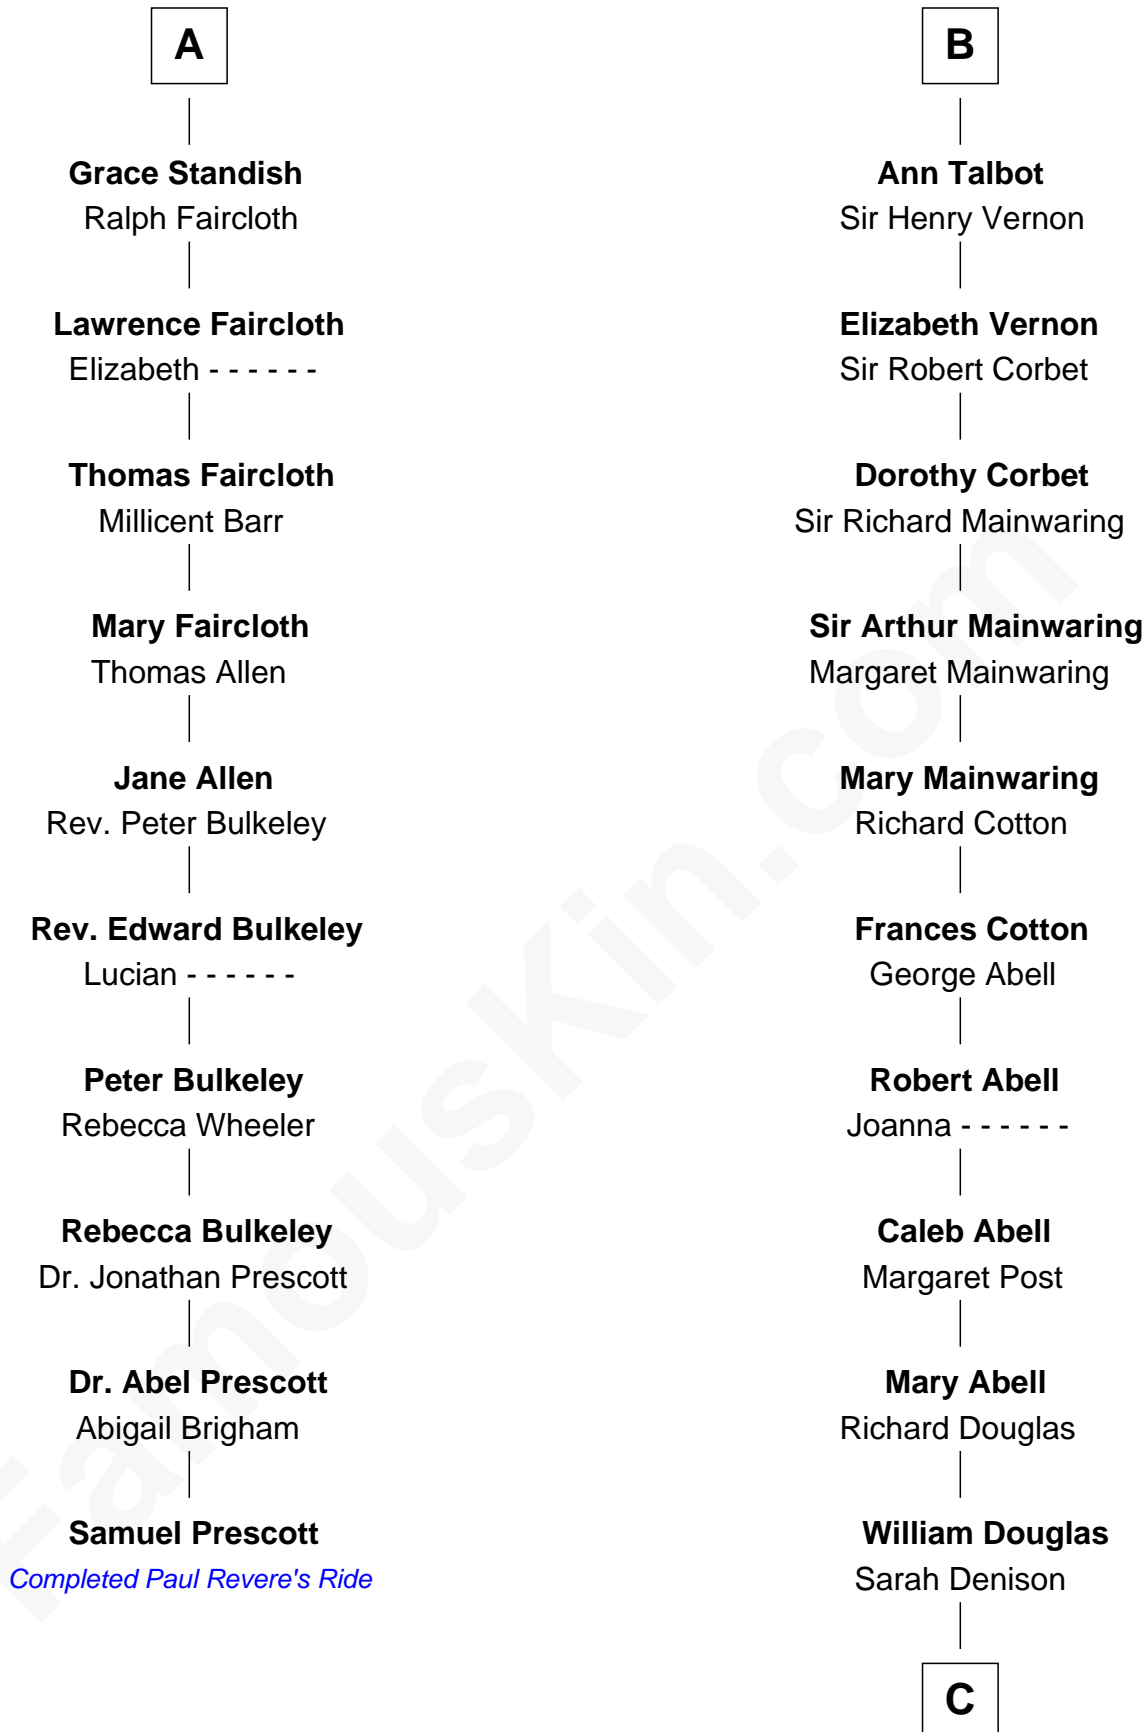

FamousKin.com

Relationship Chart of

Samuel Prescott

Completed Paul Revere's Midnight Ride

16th cousin 5 times removed of

Melvyn Douglas
Movie Actor

Sir William de Ros
Lucy FitzPiers

C

Richard Douglas

Lucy Way

Erskine Douglas

Sophia Garrett

Emma Jane Douglas

Col. George Taliaferro Shackelford

Lena Priscilla Shackelford

Edouard Gregory Hesselberg