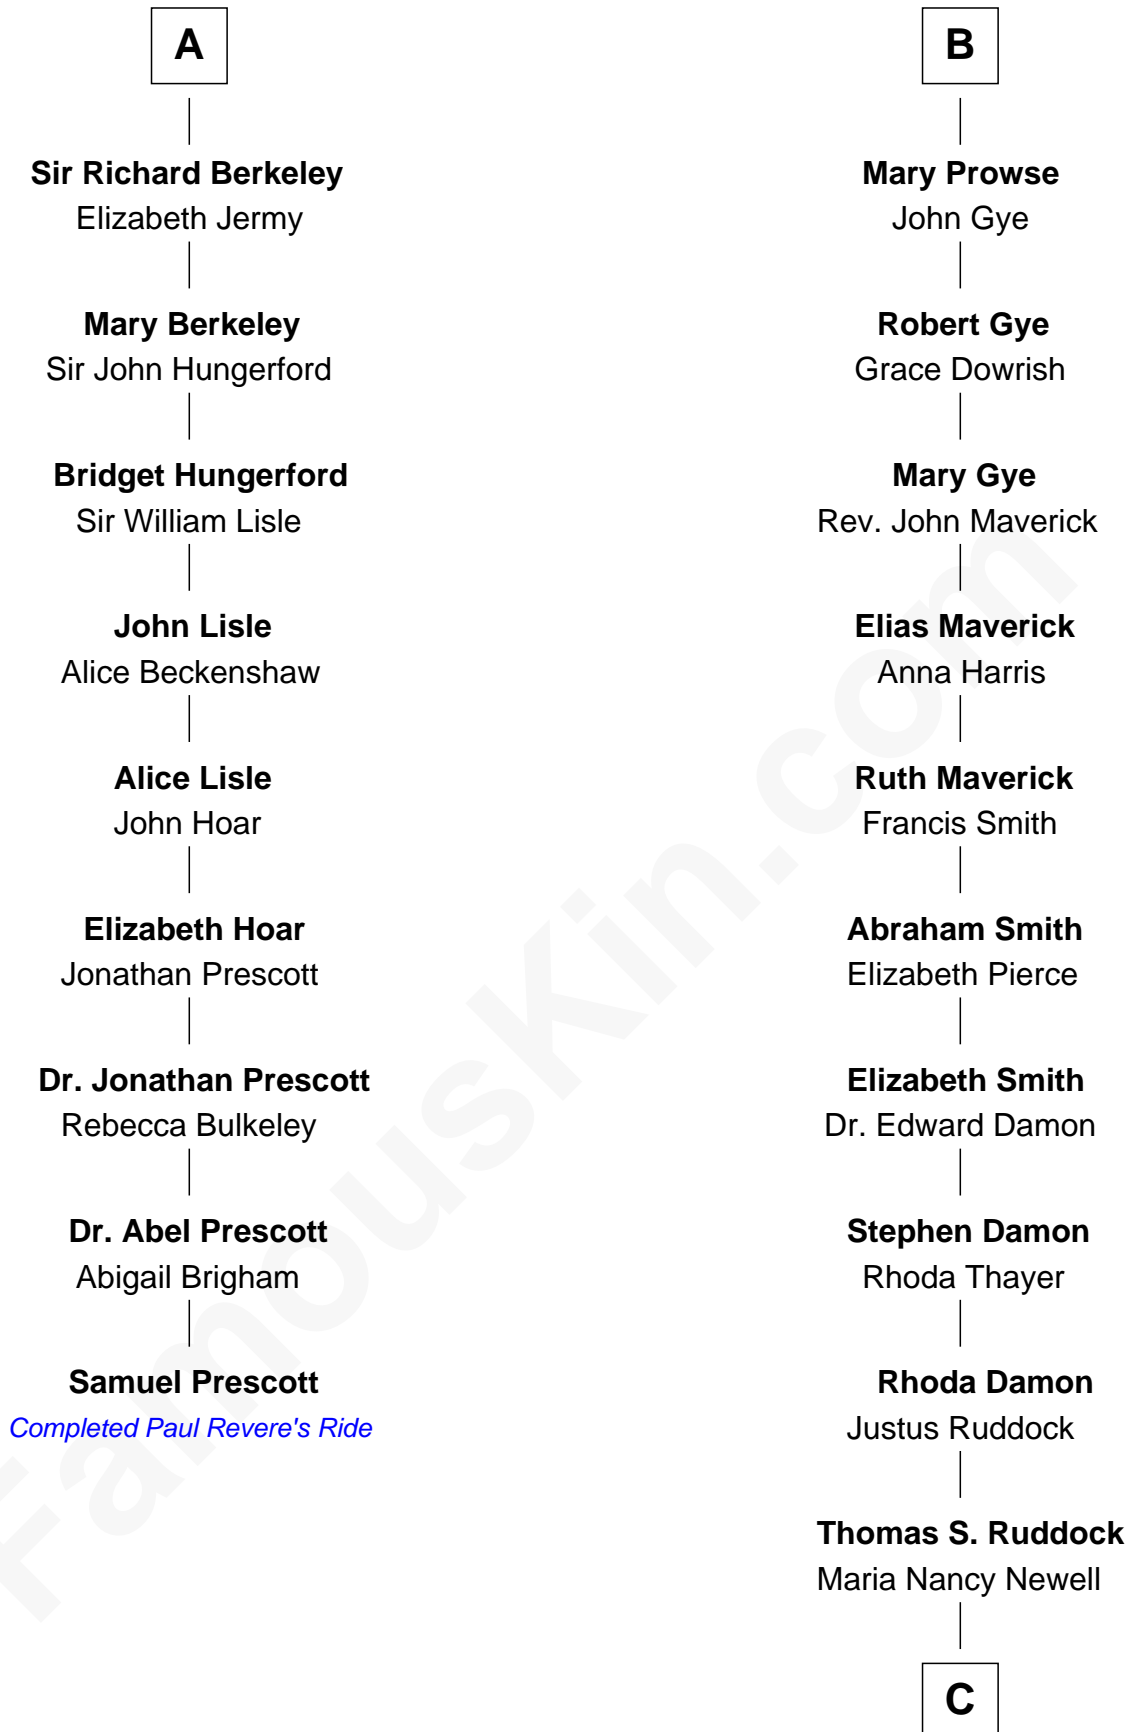

FamousKin.com

Relationship Chart of

Samuel Prescott

Completed Paul Revere's Midnight Ride

15th cousin 5 times removed of

Sarah Palin

9th Governor of Alaska

Sir Maurice de Berkeley

Eve la Zouche

C

—
May Belle Ruddock
Henry Charles Brandt

—
Nellie Marie Brandt
Charles Francis Heath

—
Charles Richard Heath
Sarah Sheeran

—
Sarah Palin
9th Governor of Alaska

FamousKin.com