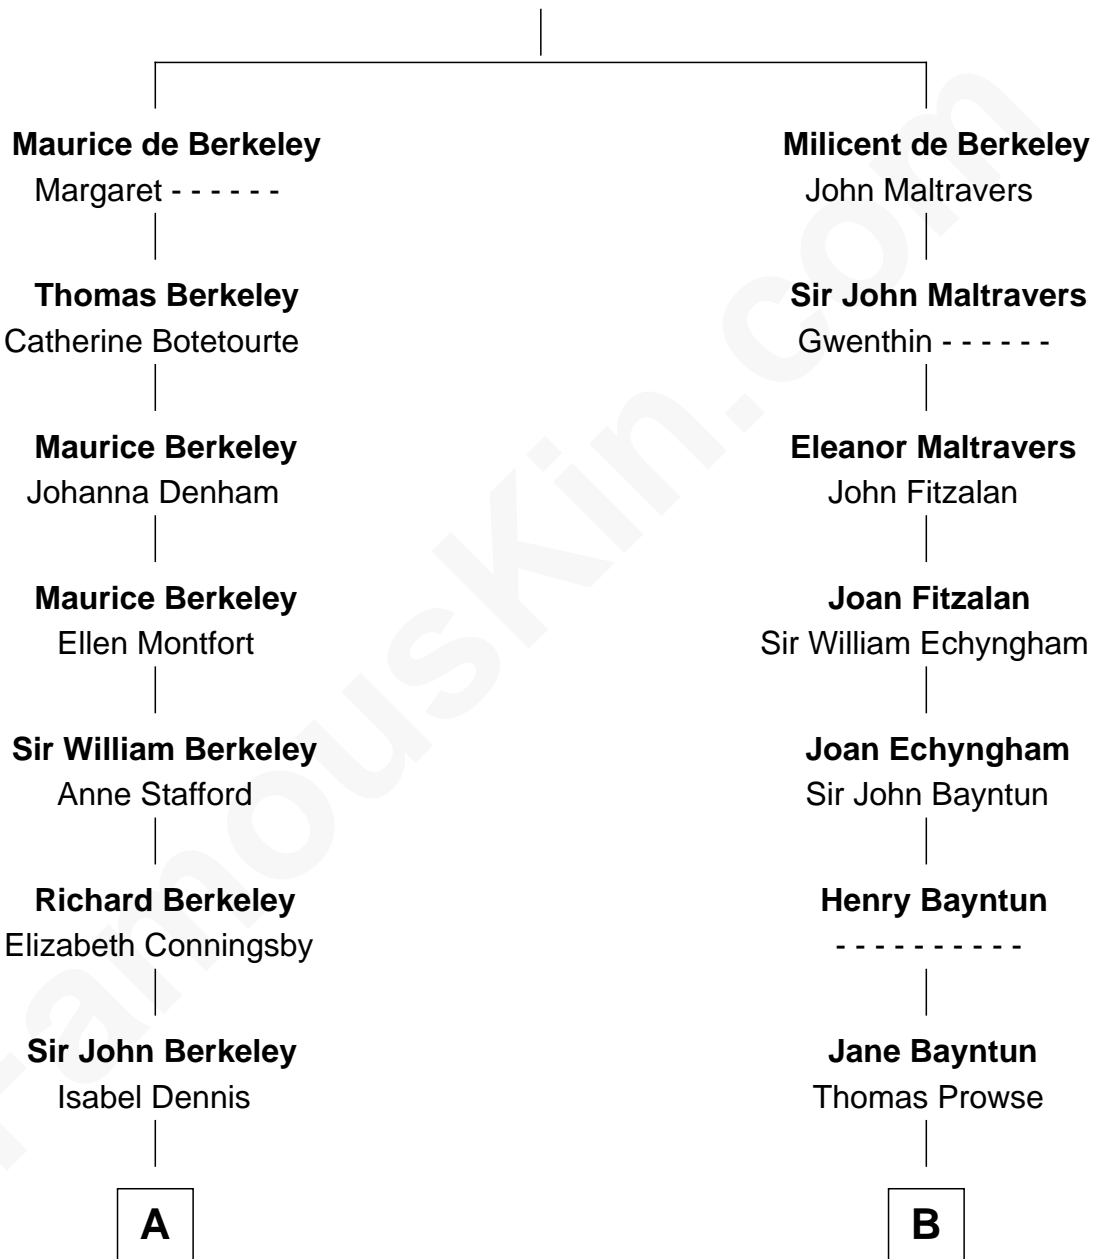

FamousKin.com

Relationship Chart of

Samuel Prescott

Completed Paul Revere's Midnight Ride

15th cousin 5 times removed of

Sarah Palin

9th Governor of Alaska

Sir Maurice de Berkeley

Eve la Zouche

C

—
May Belle Ruddock
Henry Charles Brandt

—
Nellie Marie Brandt
Charles Francis Heath

—
Charles Richard Heath
Sarah Sheeran

—
Sarah Palin
9th Governor of Alaska

FamousKin.com