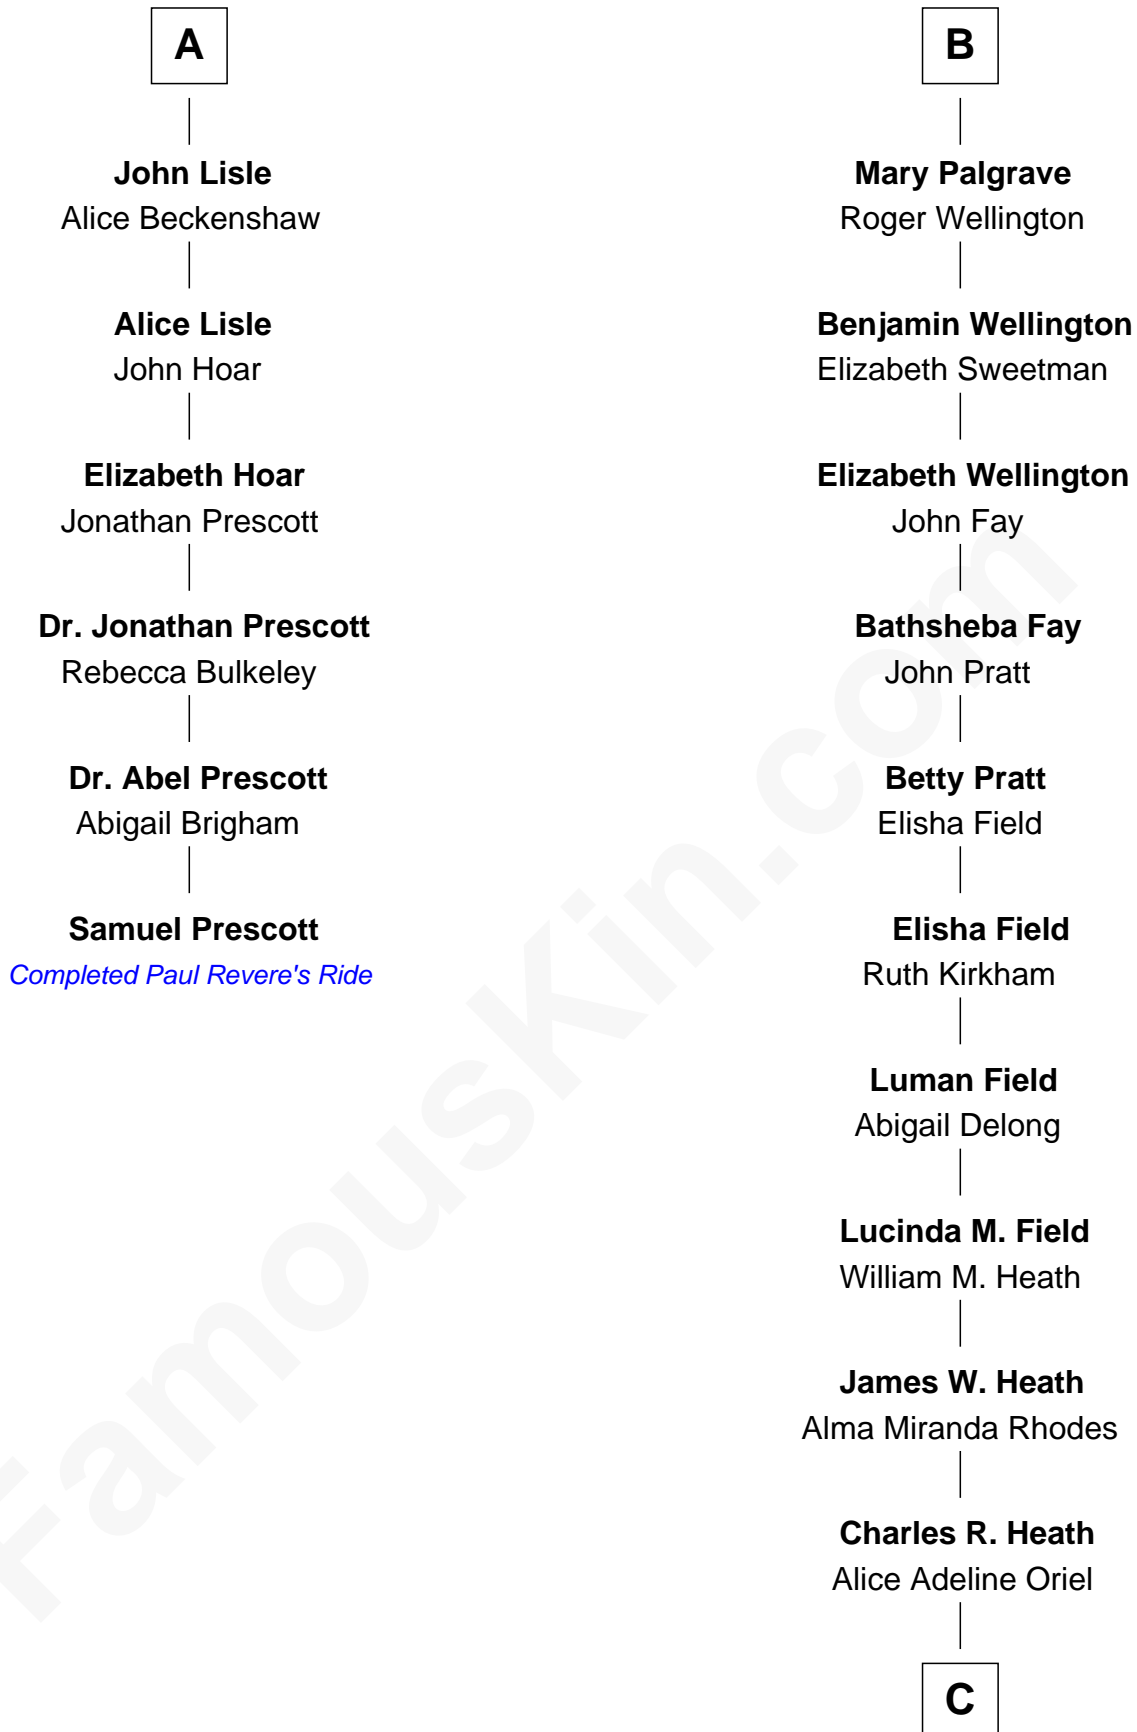

FamousKin.com

Relationship Chart of

Samuel Prescott

Completed Paul Revere's Midnight Ride

12th cousin 7 times removed of

Sarah Palin

9th Governor of Alaska

C

Charles Francis Heath

Nellie Marie Brandt

Charles Richard Heath

Sarah Sheeran

Sarah Palin

9th Governor of Alaska

FamousKin.com