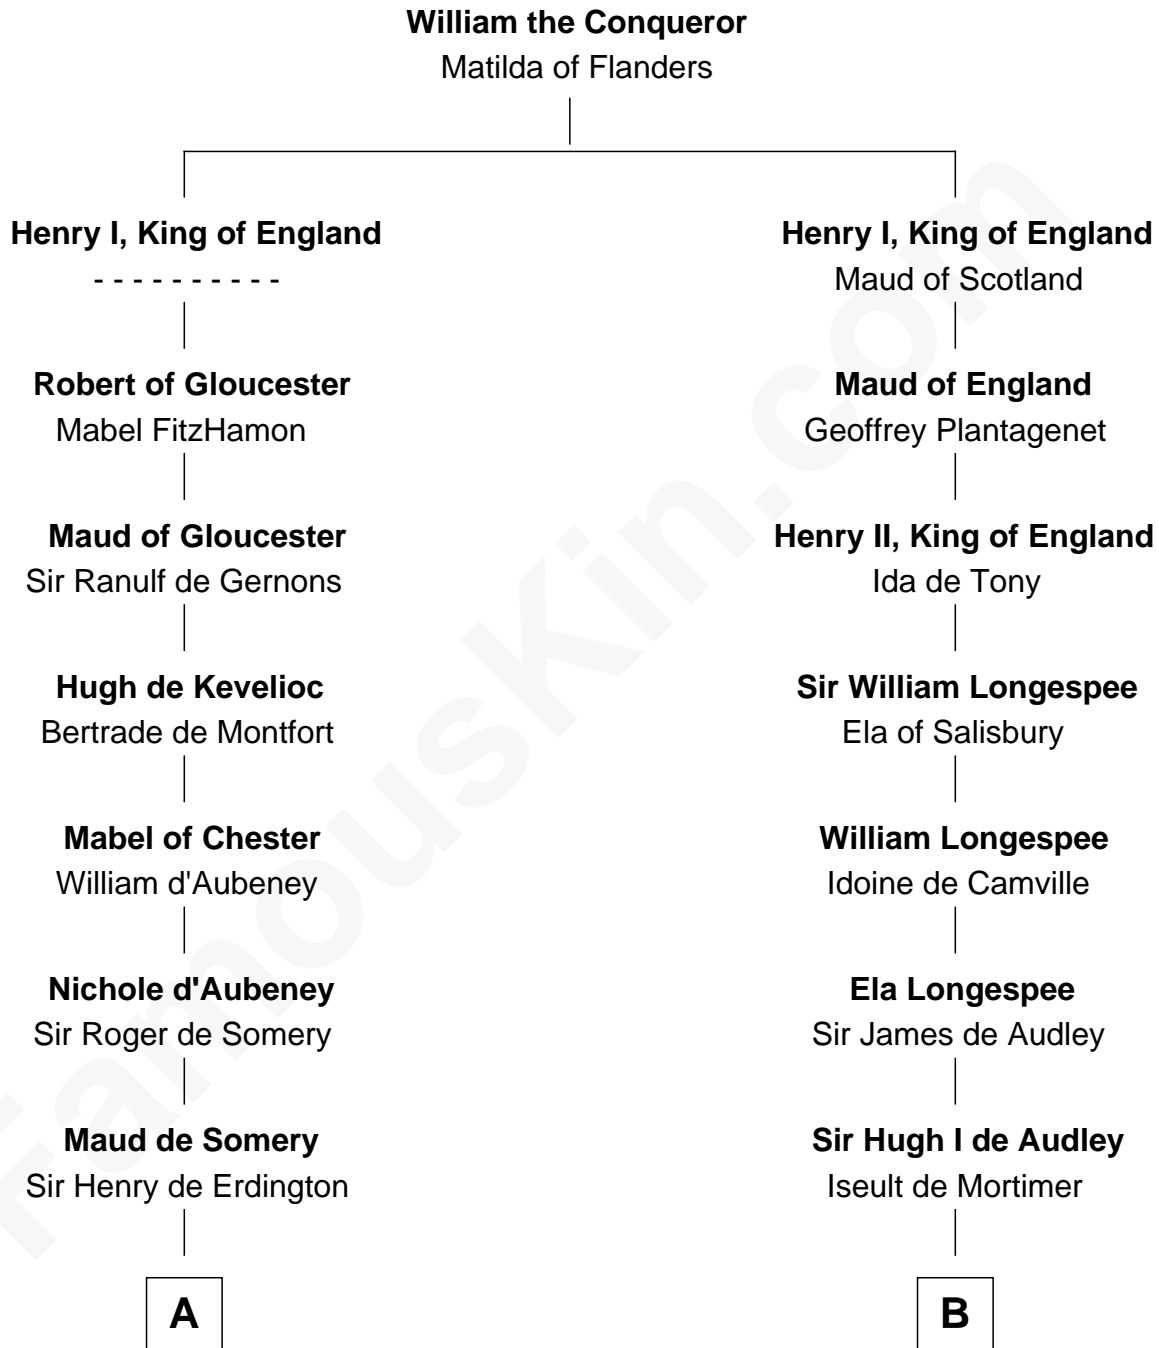

# FamousKin.com

## Relationship Chart of

### Samuel Prescott

*Completed Paul Revere's Midnight Ride*

21st cousin of

### Thomas Jefferson

*3rd U.S. President and Signer of the Declaration of Independence*

**C**

**Rev. Edward Bulkeley**

Lucian - - - - -

**Peter Bulkeley**

Rebecca Wheeler

**Rebecca Bulkeley**