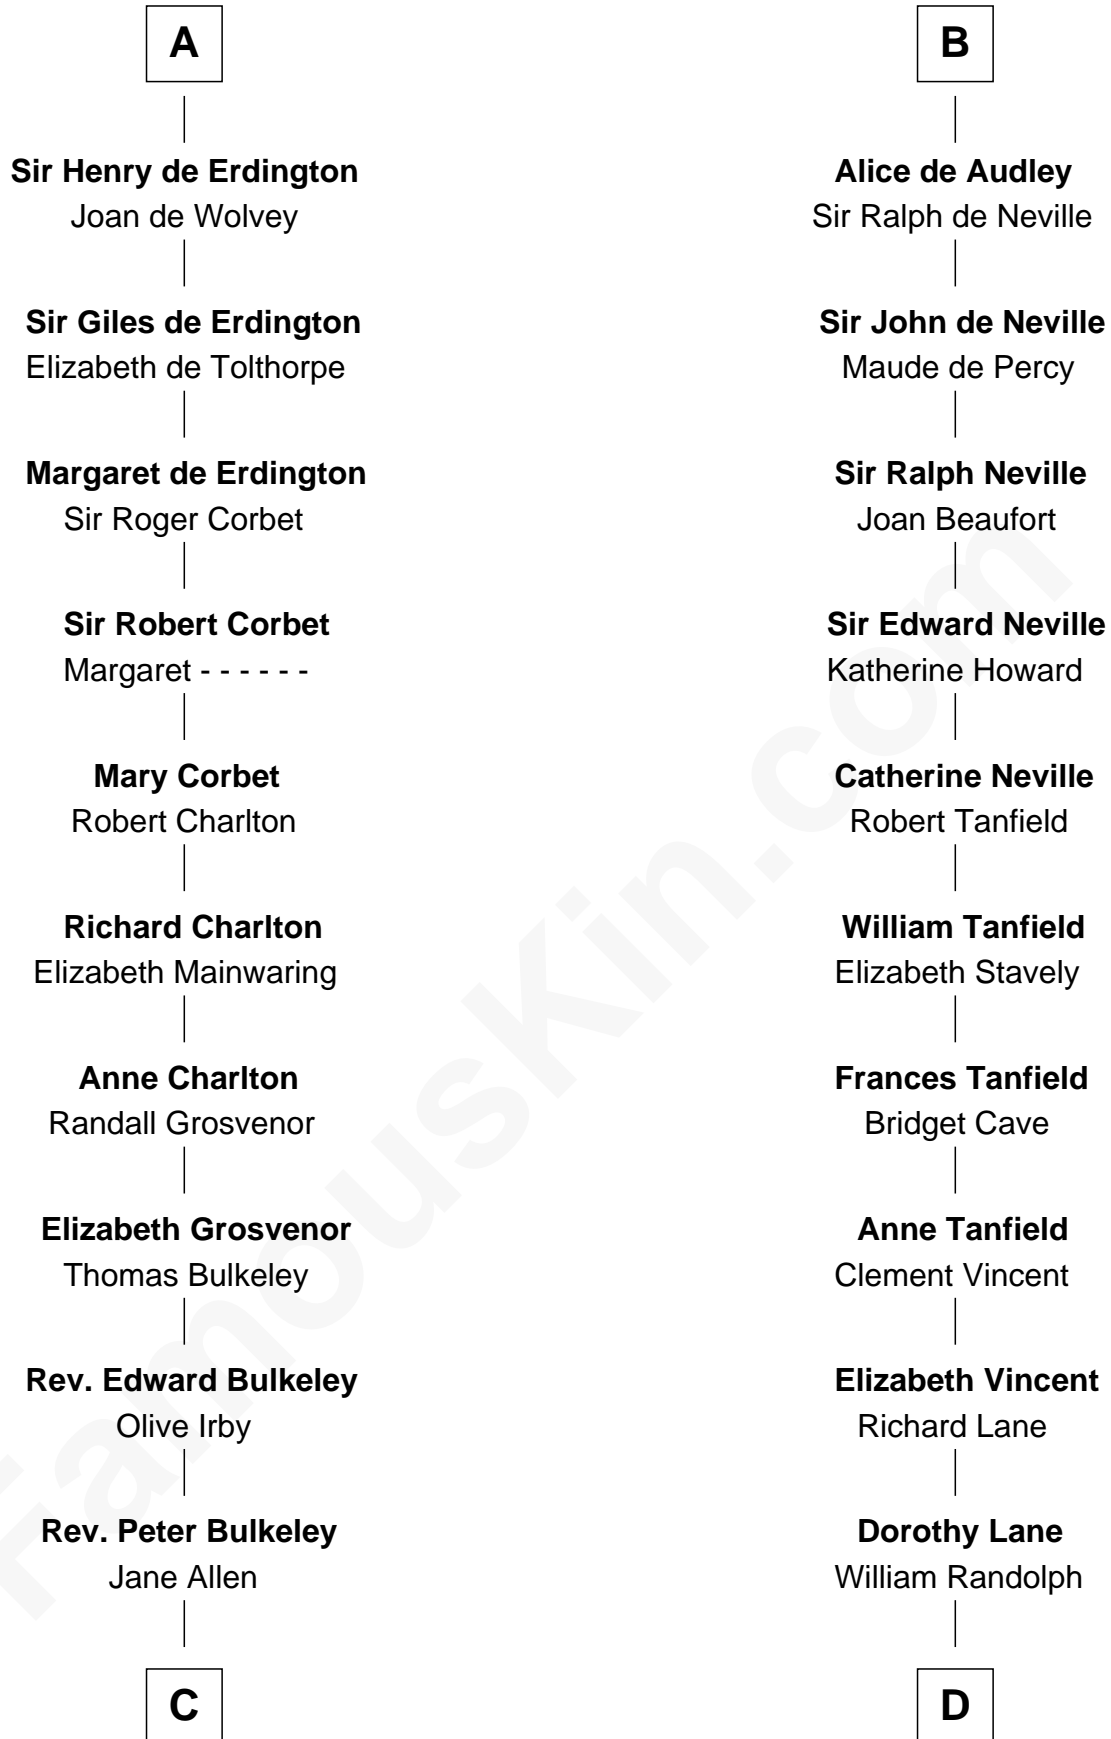

## Relationship Chart of

### Samuel Prescott

*Completed Paul Revere's Midnight Ride*

21st cousin of

### Thomas Jefferson

*3rd U.S. President and Signer of the Declaration of Independence*

**C**

**Rev. Edward Bulkeley**

Lucian - - - - -

**Peter Bulkeley**

Rebecca Wheeler

**Rebecca Bulkeley**