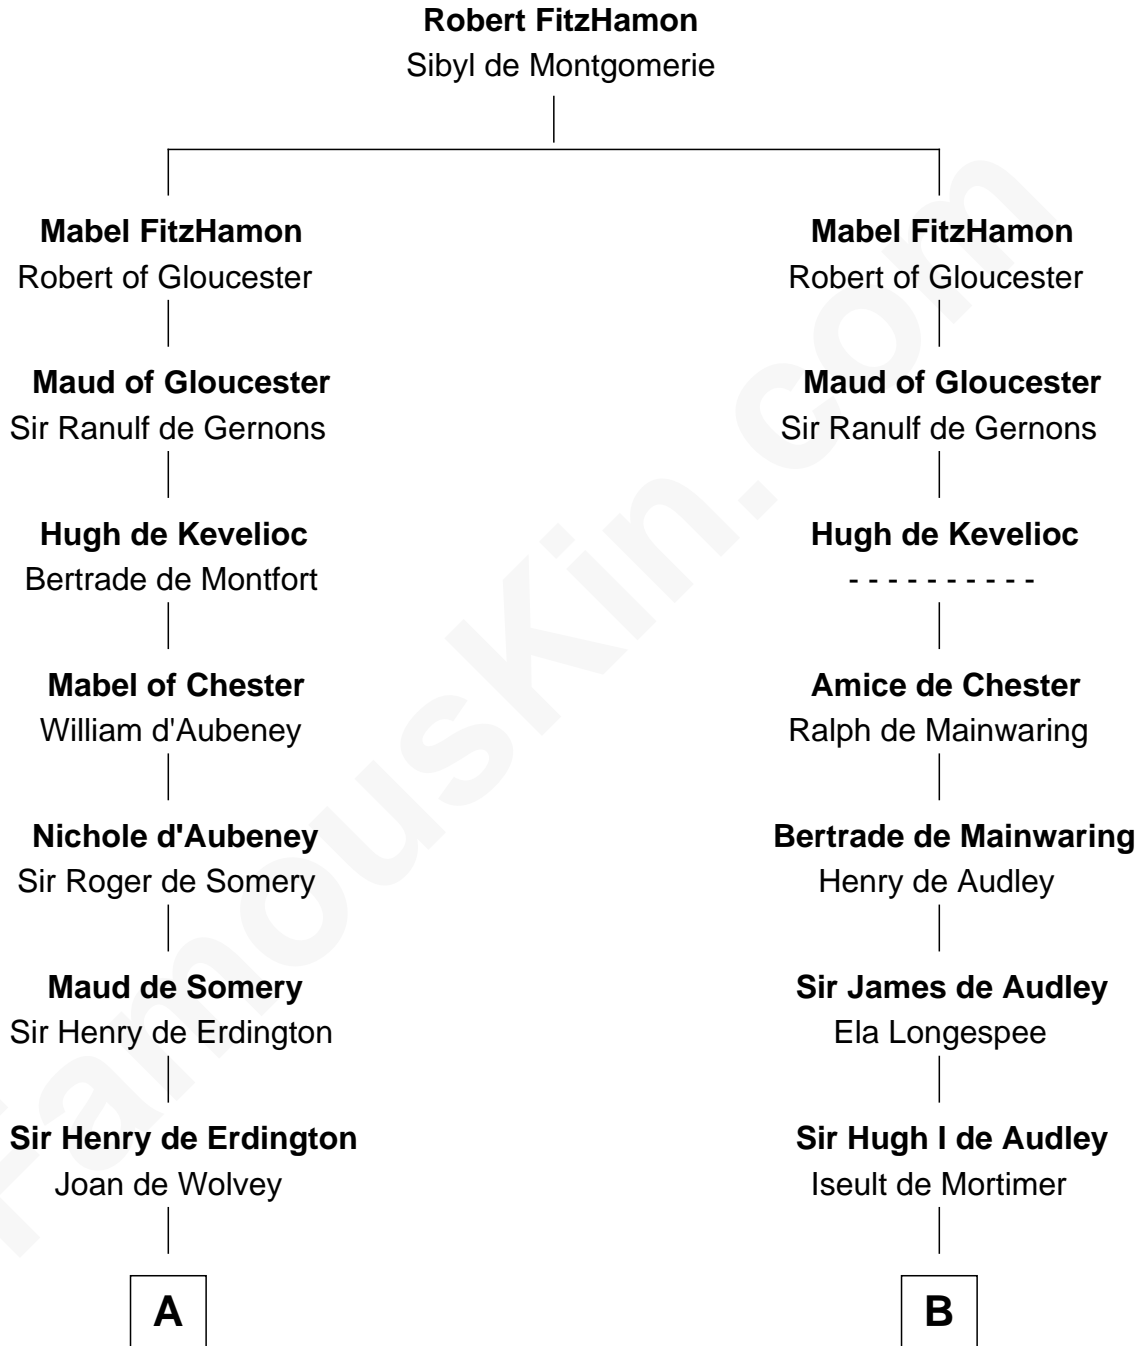

## Relationship Chart of

### Samuel Prescott

*Completed Paul Revere's Midnight Ride*

20th cousin 1 time removed of

### Thomas Jefferson

*3rd U.S. President and Signer of the Declaration of Independence*

**C**

**Peter Bulkeley**  
Rebecca Wheeler

**Rebecca Bulkeley**  
Dr. Jonathan Prescott

**Dr. Abel Prescott**  
Abigail Brigham