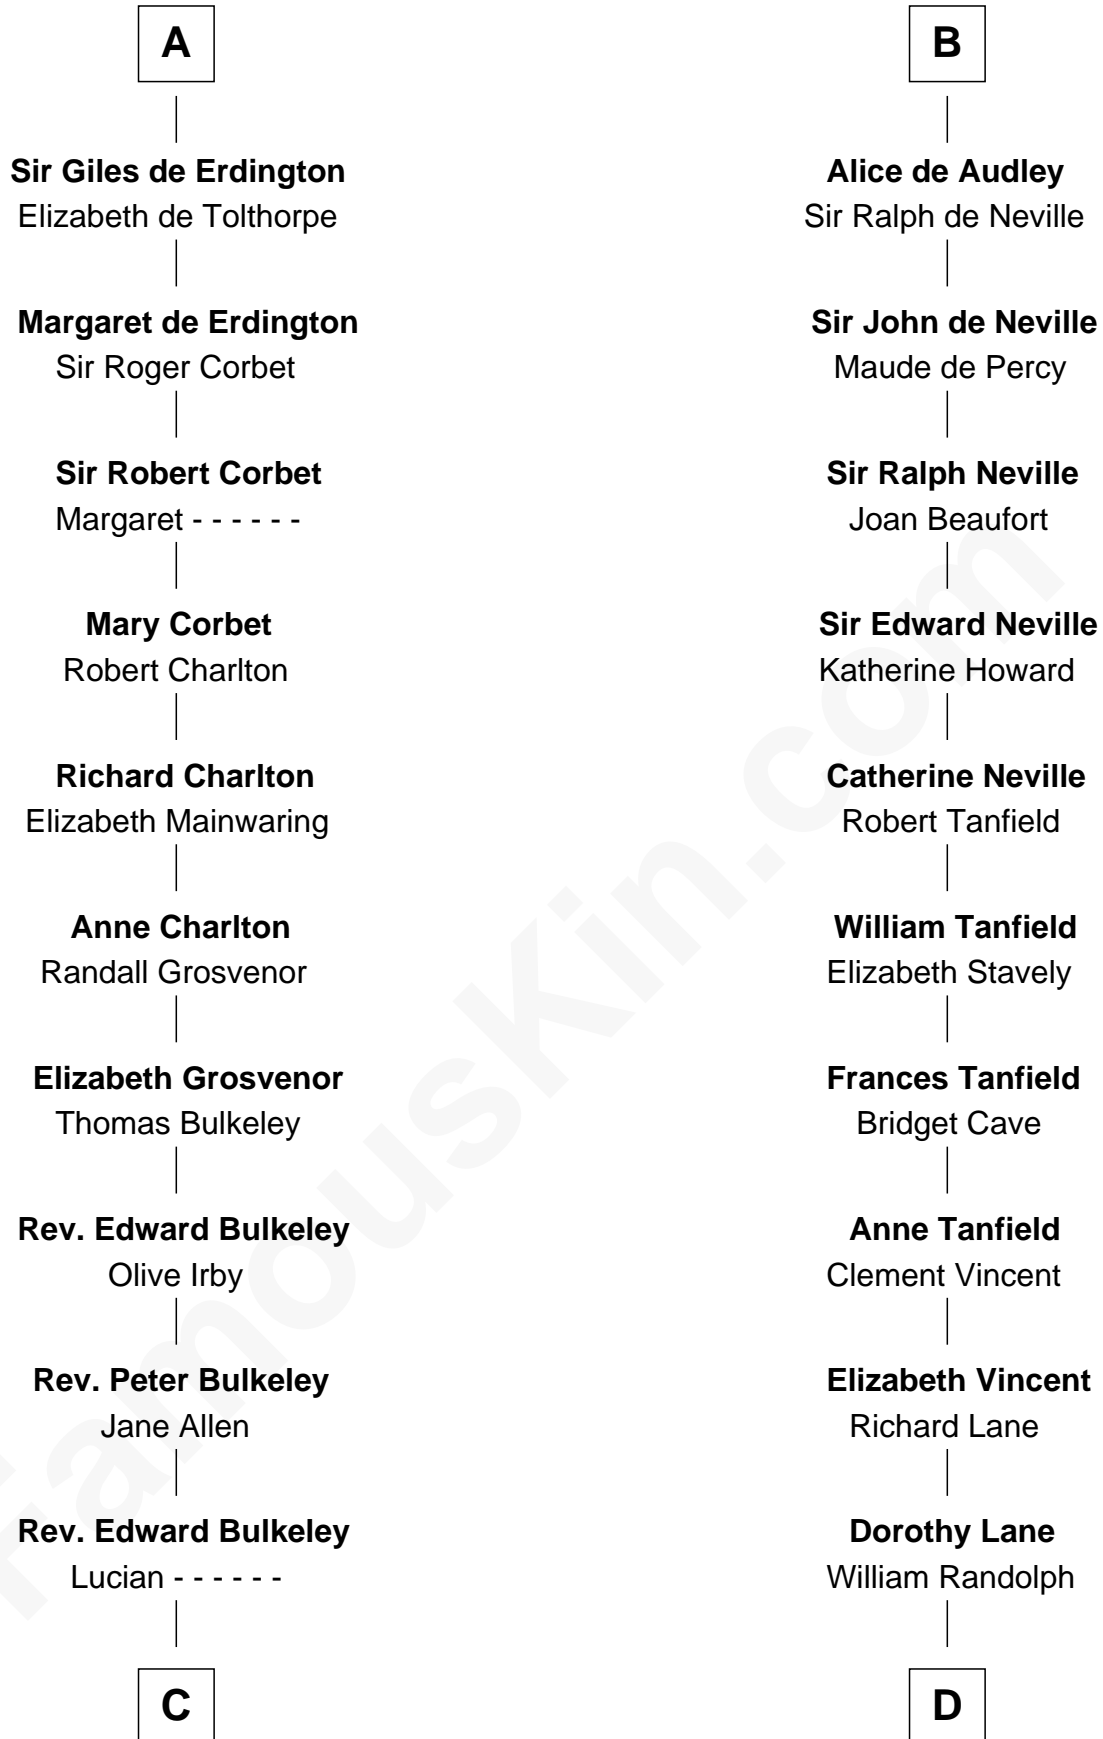

## Relationship Chart of

### Samuel Prescott

*Completed Paul Revere's Midnight Ride*

20th cousin 1 time removed of

### Thomas Jefferson

*3rd U.S. President and Signer of the Declaration of Independence*

**C**

**Peter Bulkeley**  
Rebecca Wheeler

**Rebecca Bulkeley**  
Dr. Jonathan Prescott

**Dr. Abel Prescott**  
Abigail Brigham