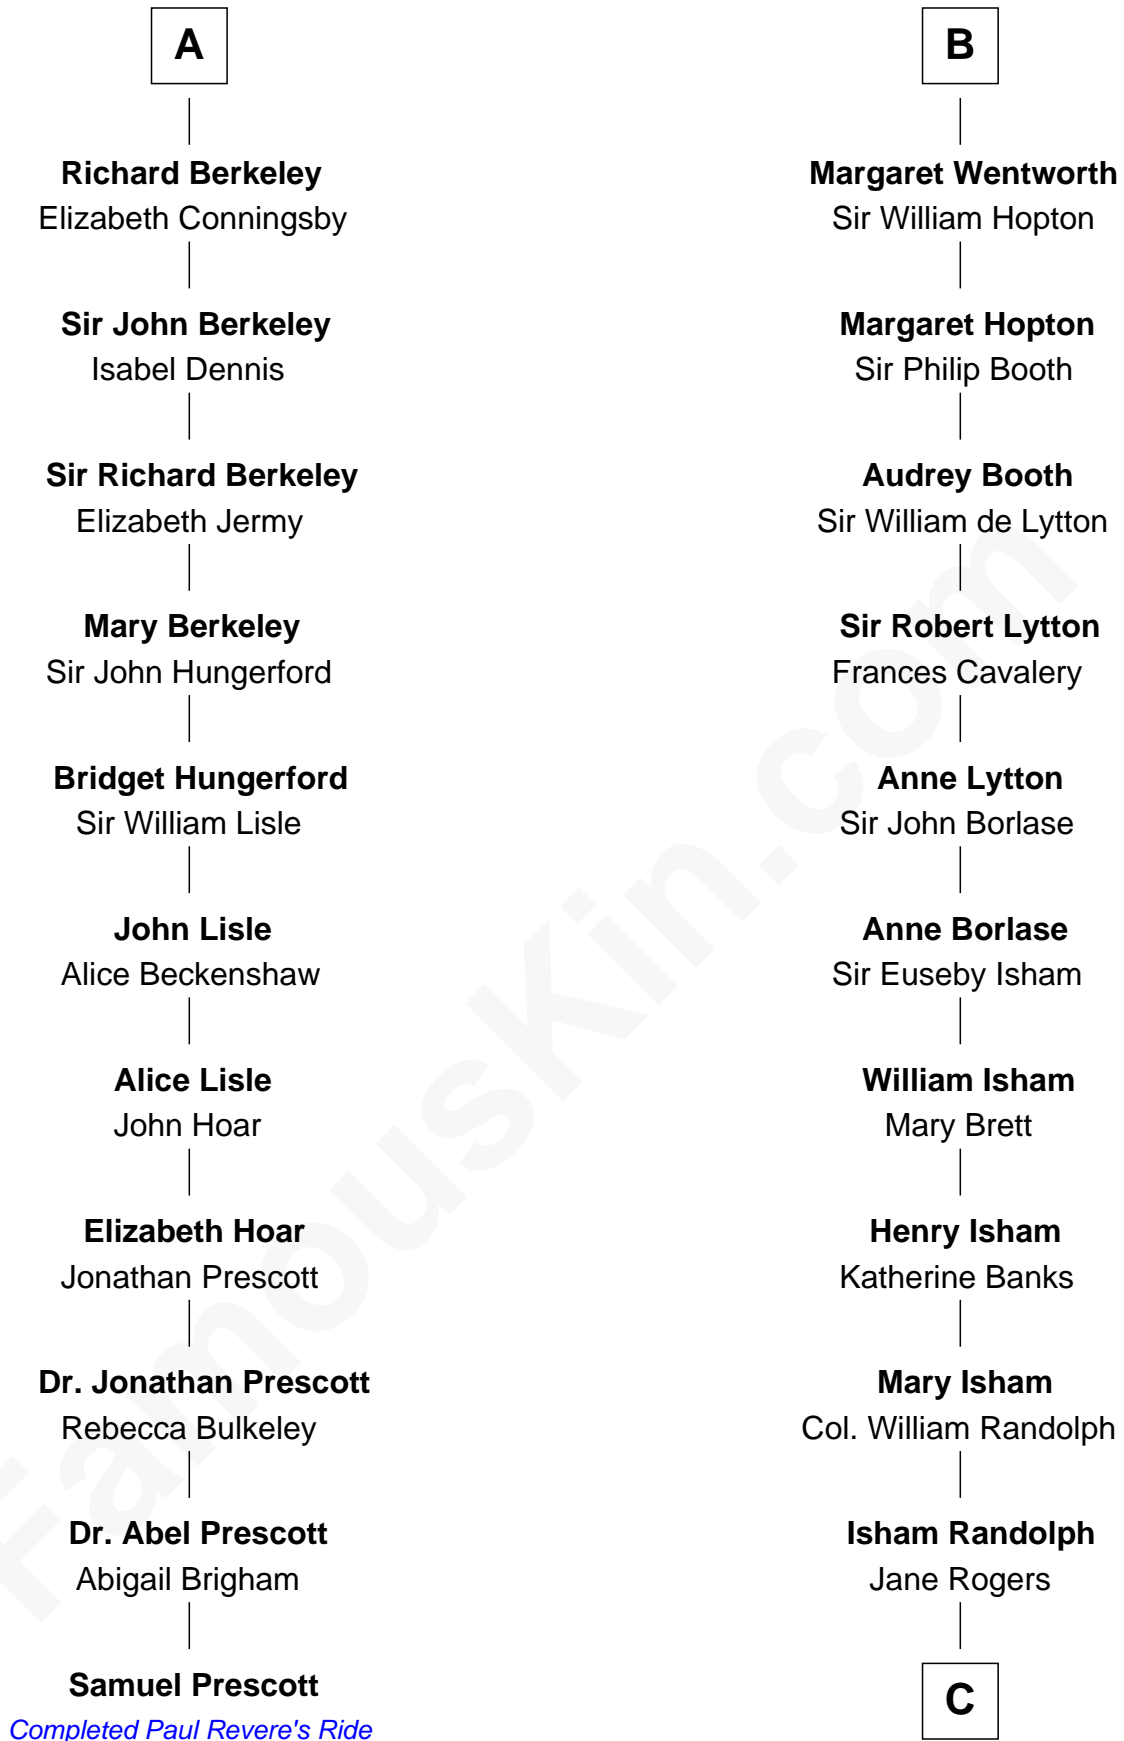

FamousKin.com

Relationship Chart of

Samuel Prescott

Completed Paul Revere's Midnight Ride

17th cousin 1 time removed of

Thomas Jefferson

3rd U.S. President and Signer of the Declaration of Independence

Sir William de Ferrers

Maurice de Berkeley
Margaret - - - - -

John Deincourt
- - - - -

Thomas Berkeley
Catherine Botetourte

Sir William Deincourt
Milicent la Zouche

Maurice Berkeley
Johanna Denham

Margaret Deincourt
Sir Robert de Tibetot

Maurice Berkeley
Ellen Montfort

Elizabeth de Tibetot
Sir Philip le Despencer

Sir William Berkeley
Anne Stafford

Margery Despencer
Sir Roger Wentworth

A

B

C

—
Jane Randolph