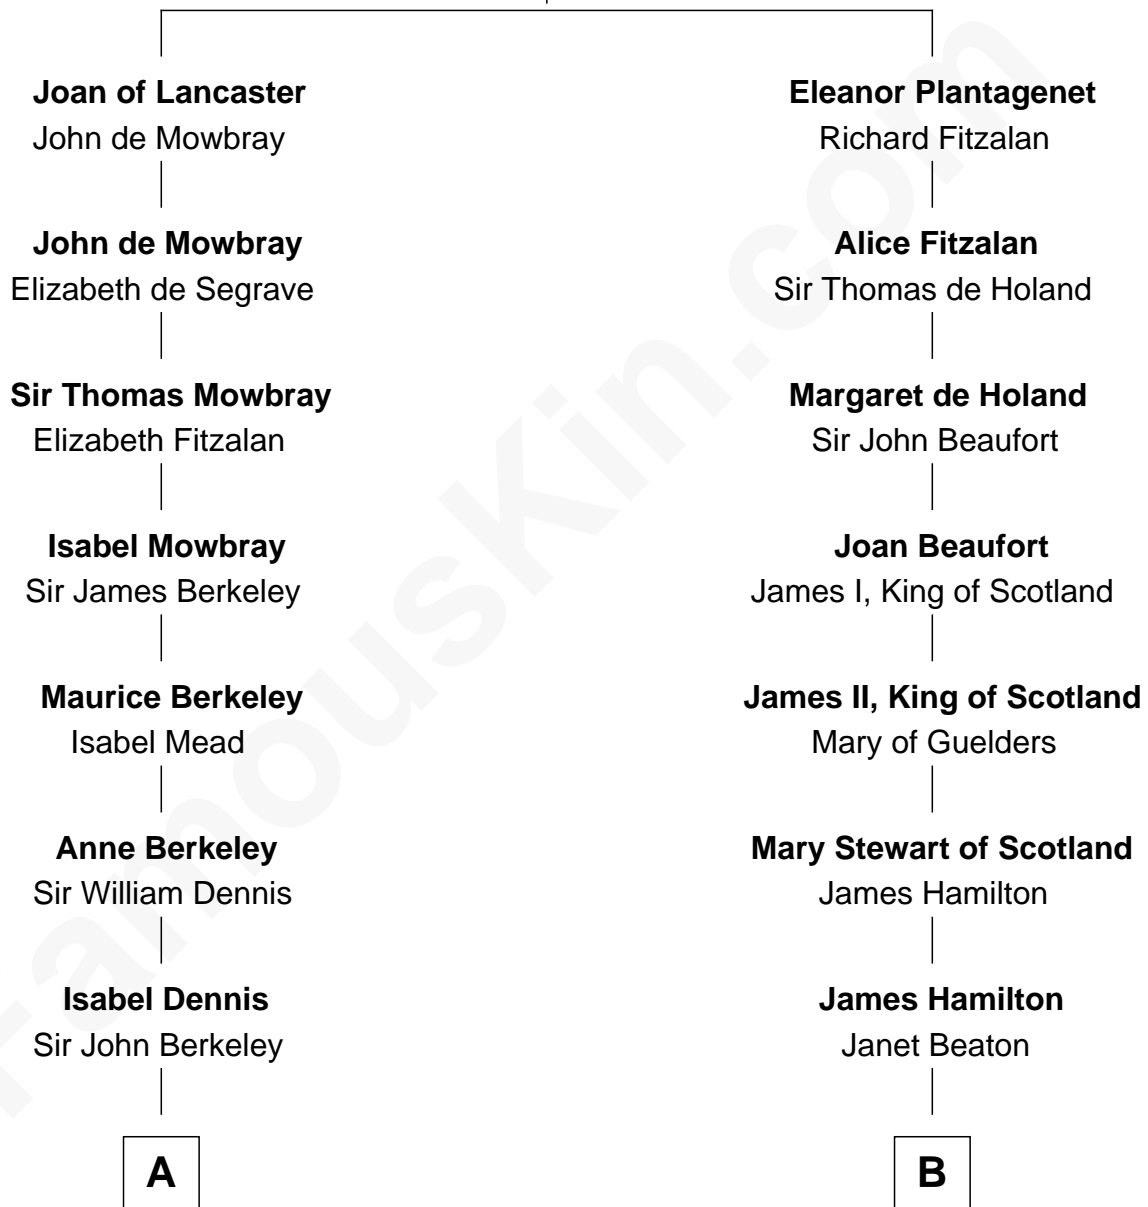

## Relationship Chart of

### Samuel Prescott

*Completed Paul Revere's Midnight Ride*

15th cousin 1 time removed of

### Alexander Hamilton

*1st U.S. Secretary of the Treasury*

**Henry Plantagenet**  
Maud de Chaworth

**A**

**Sir Richard Berkeley**

Elizabeth Jermy

**Mary Berkeley**

Sir John Hungerford

**Bridget Hungerford**

Sir William Lisle

**John Lisle**

Alice Beckenshaw

**Alice Lisle**

John Hoar

**Elizabeth Hoar**

Jonathan Prescott