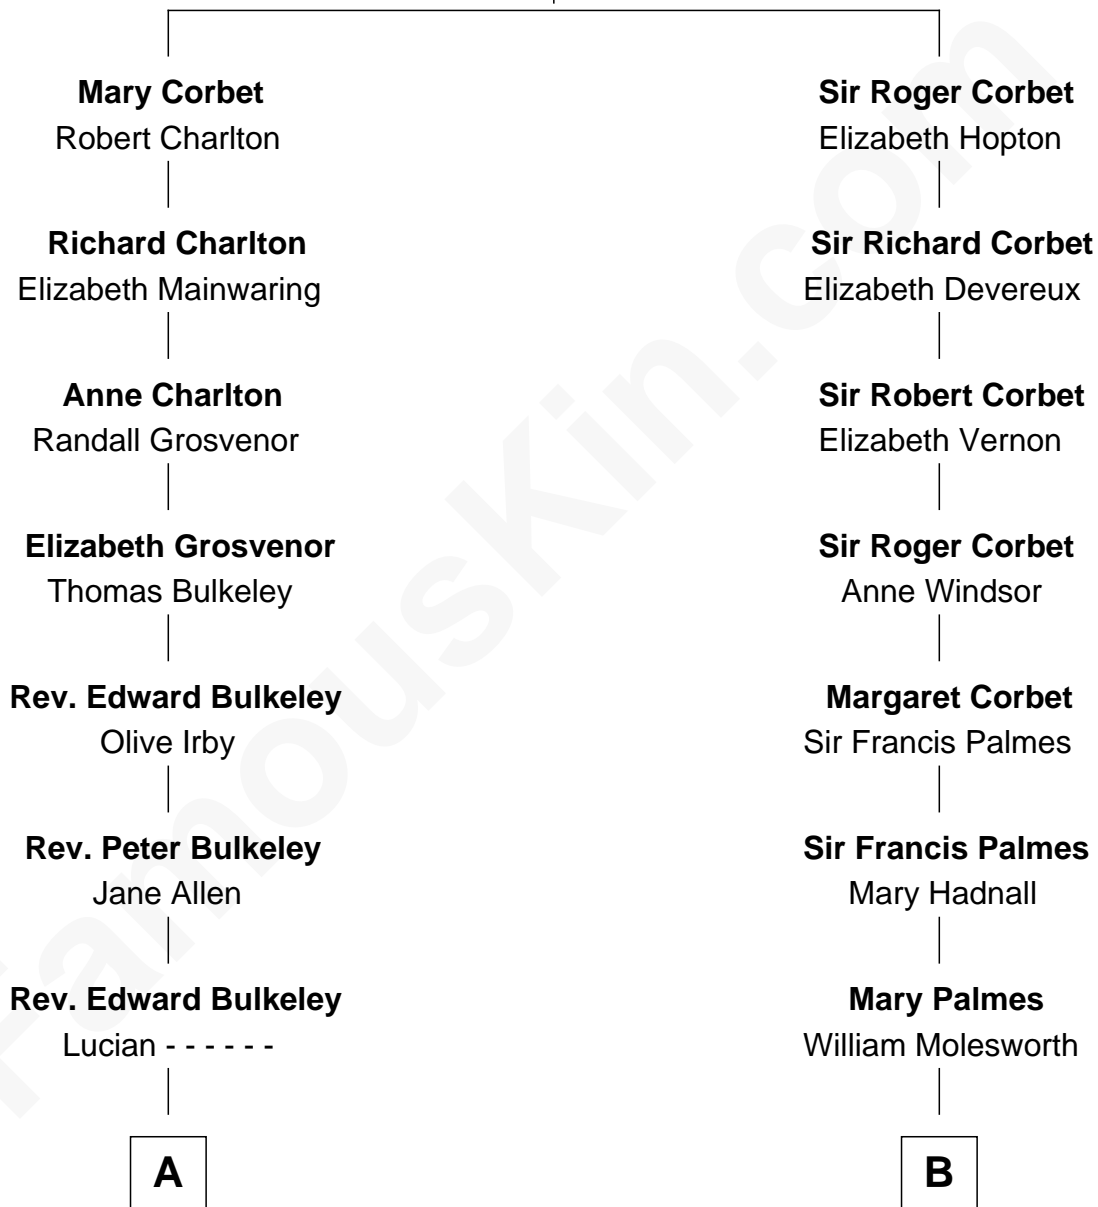

## Relationship Chart of

### Samuel Prescott

Completed Paul Revere's Midnight Ride

10th cousin 8 times removed of

**Prince William**  
Prince of Wales

**Sir Robert Corbet**  
Margaret - - - - -

C

**Princess Diana Frances Spencer**  
Charles III, King of the United Kingdom

**Prince William**  
*Prince of Wales*

FamousKin.com