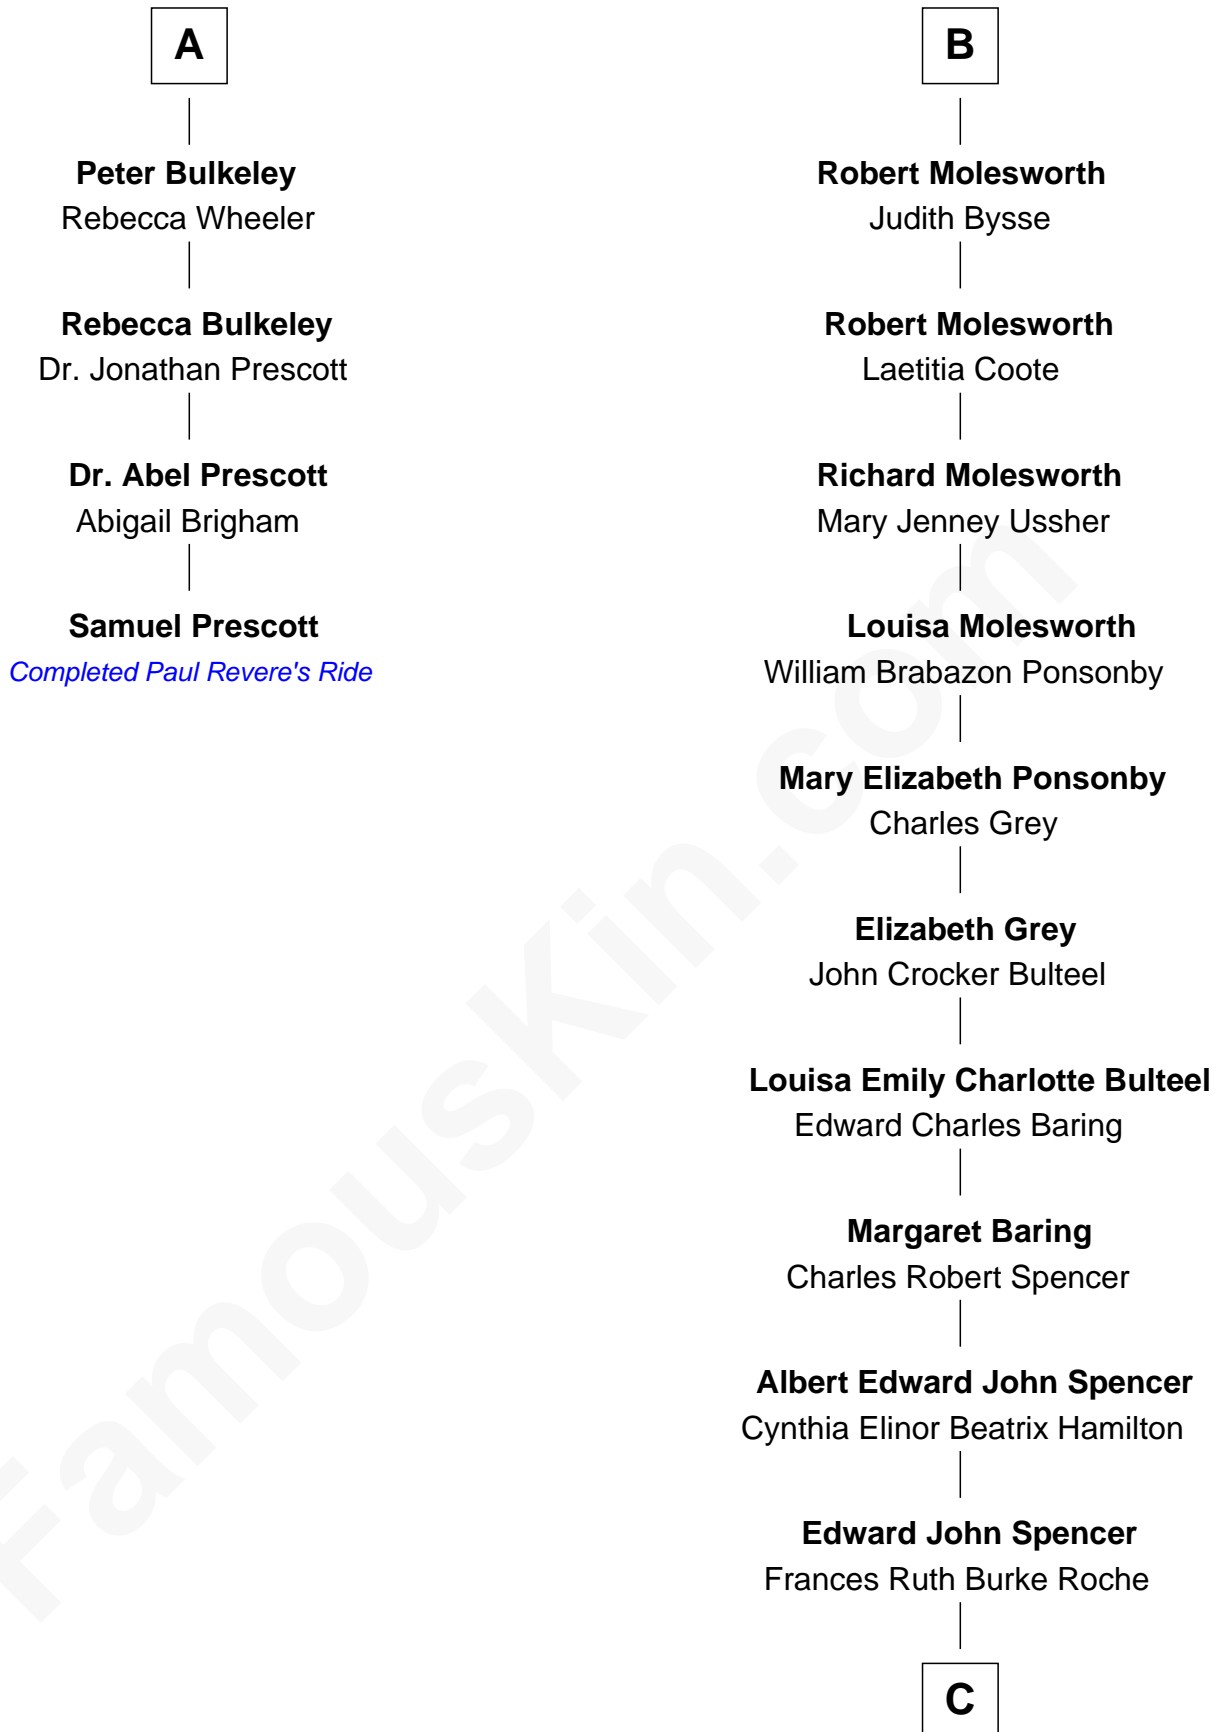

## Relationship Chart of

### Samuel Prescott

Completed Paul Revere's Midnight Ride

10th cousin 8 times removed of

**Prince William**  
Prince of Wales

**Sir Robert Corbet**  
Margaret - - - - -

C

**Princess Diana Frances Spencer**  
Charles III, King of the United Kingdom