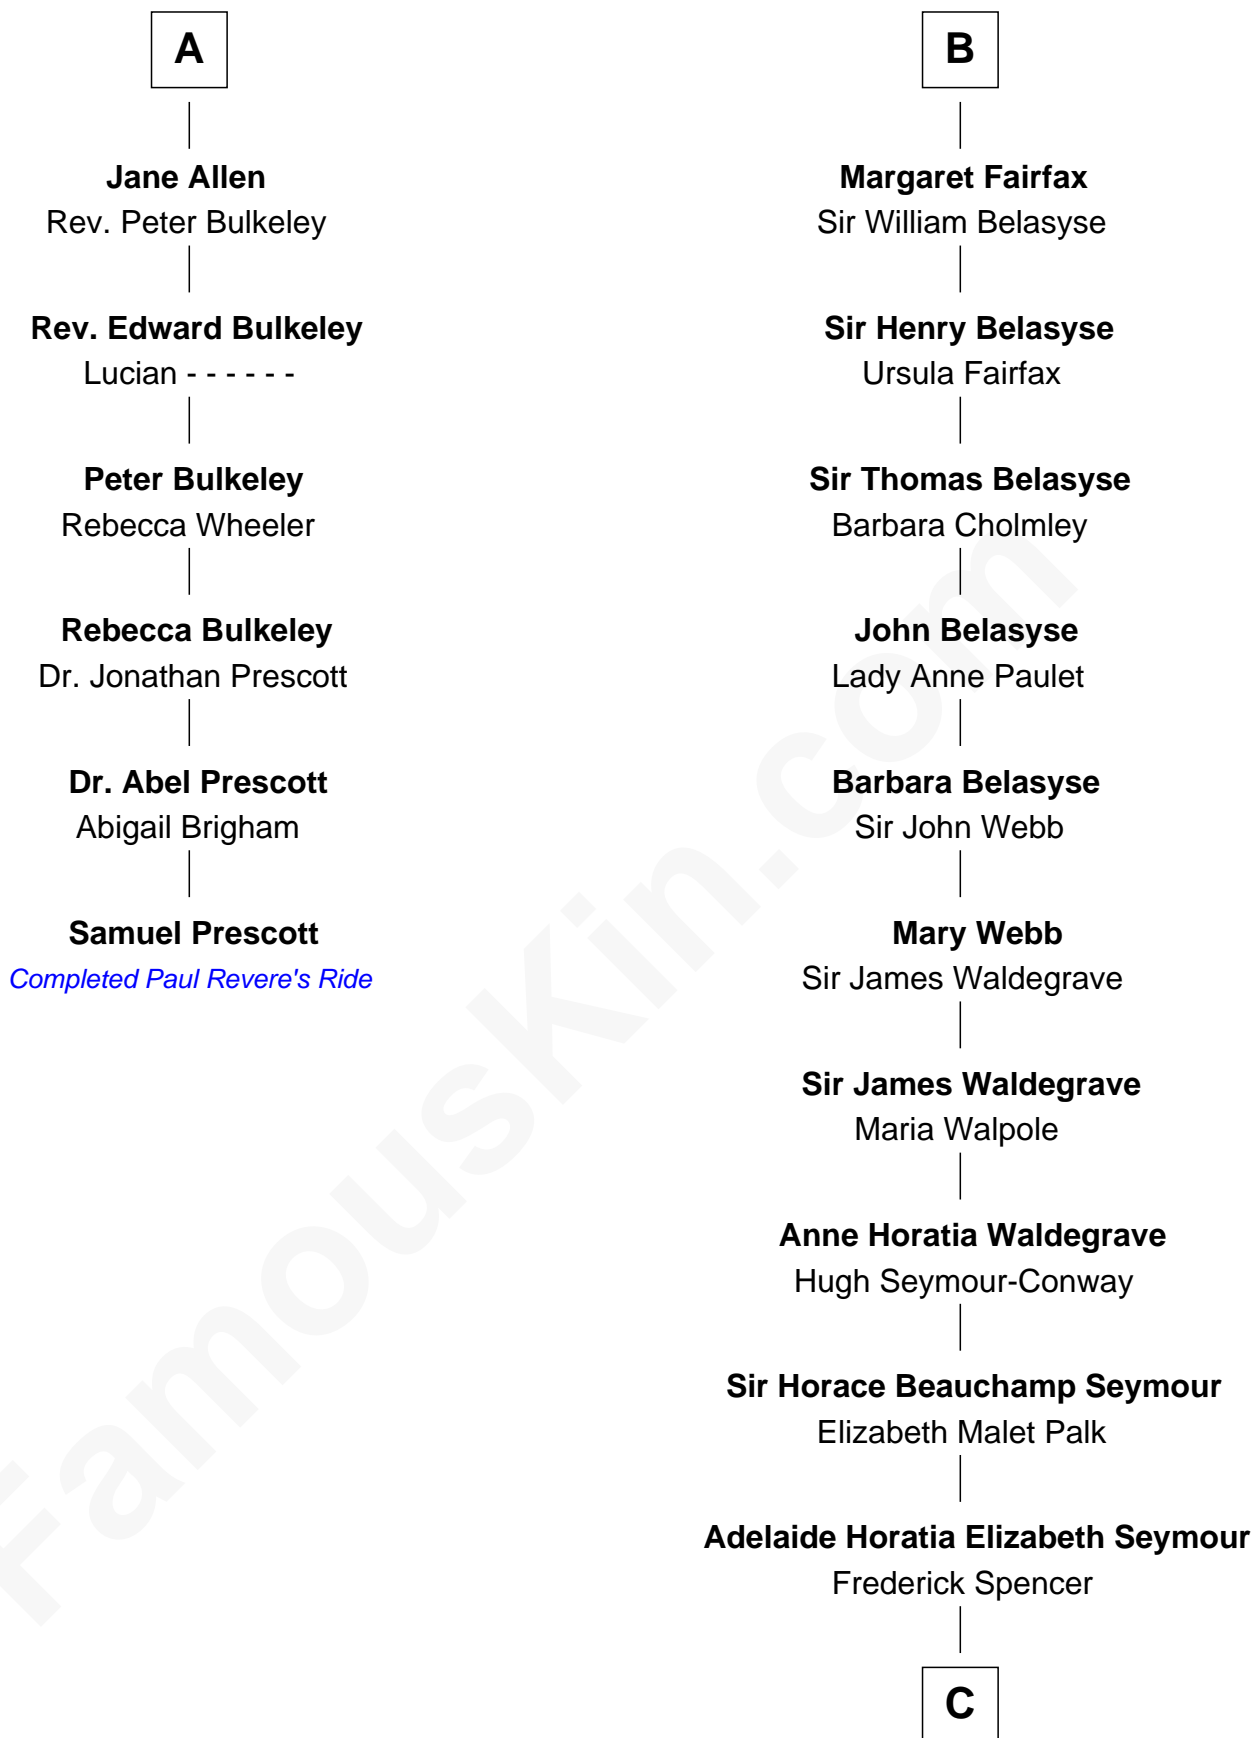

FamousKin.com

Relationship Chart of

Samuel Prescott

Completed Paul Revere's Midnight Ride

12th cousin 9 times removed of

Prince William
Prince of Wales

C

Charles Robert Spencer

Margaret Baring

Albert Edward John Spencer

Cynthia Elinor Beatrix Hamilton

Edward John Spencer

Frances Ruth Burke Roche

Princess Diana Frances Spencer

Charles III, King of the United Kingdom

Prince William