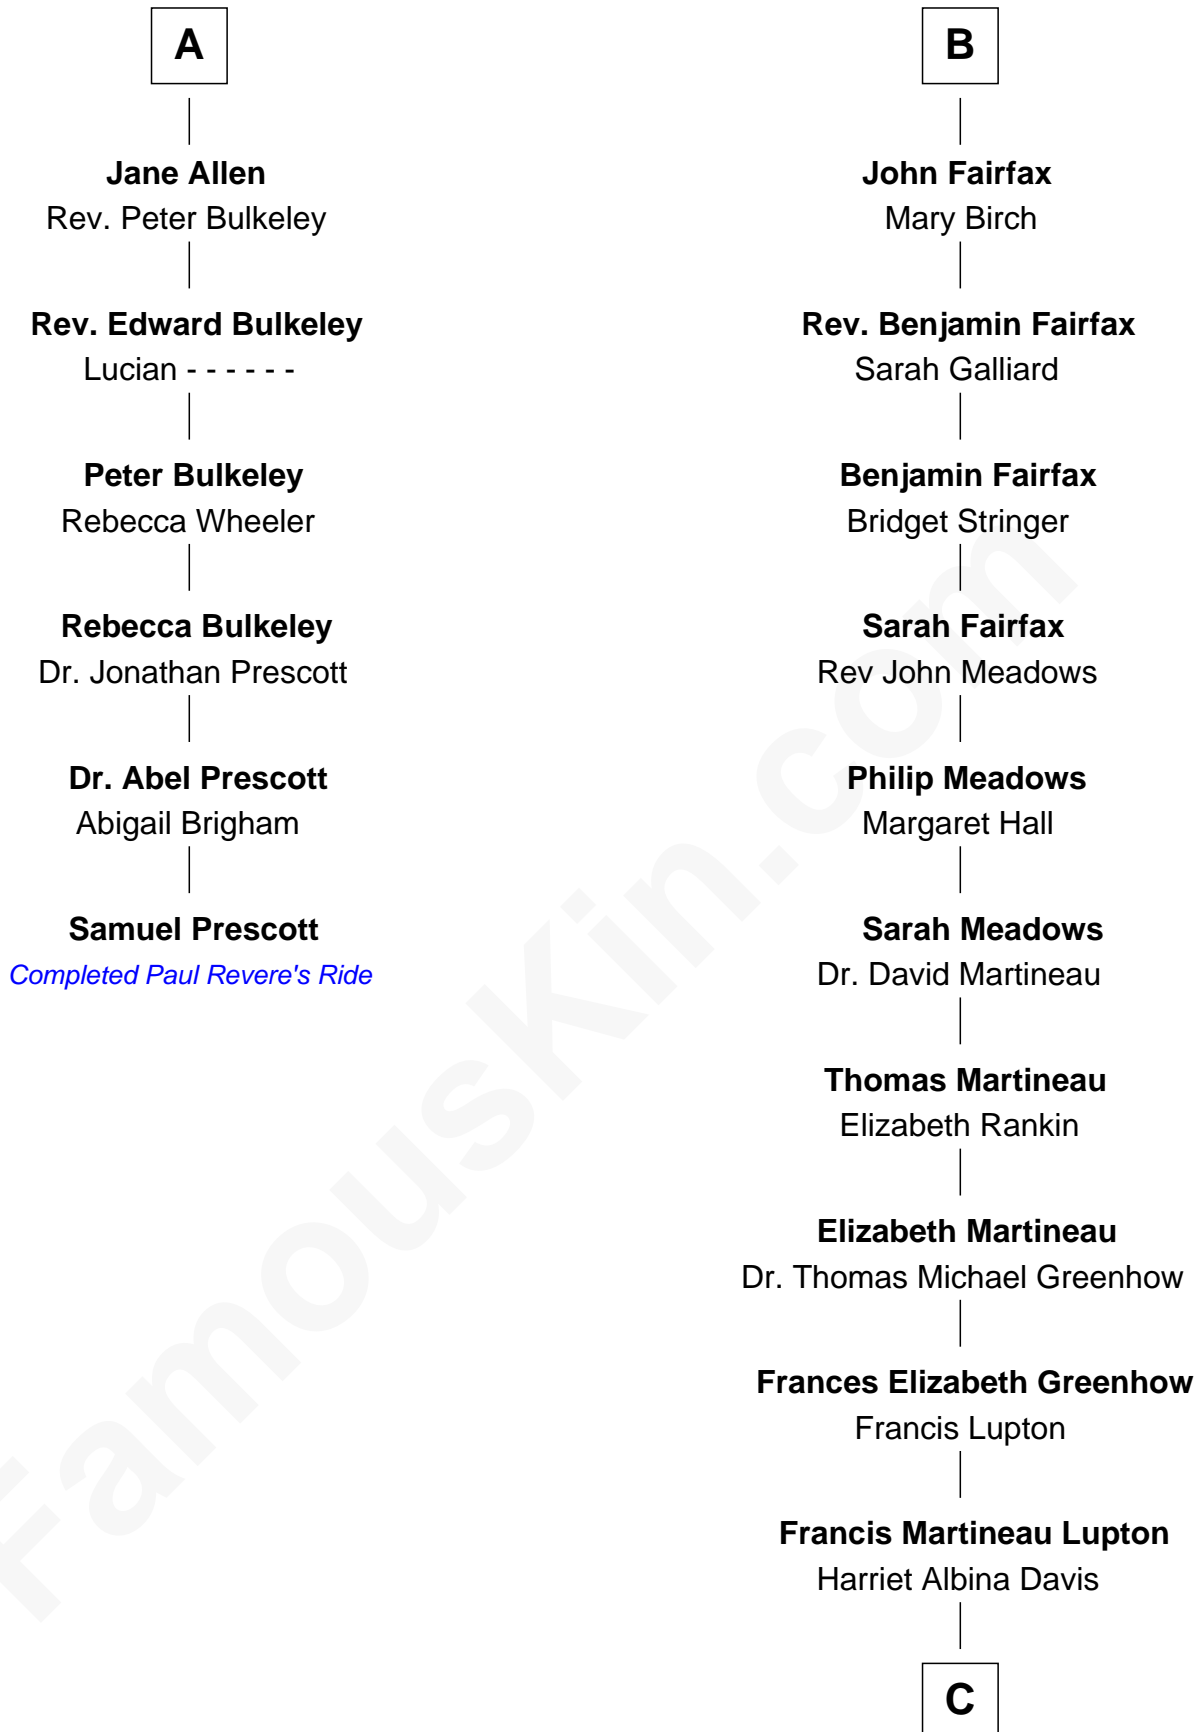

## Relationship Chart of

### Samuel Prescott

*Completed Paul Revere's Midnight Ride*

12th cousin 8 times removed of

**Catherine Middleton**  
*Princess of Wales*

C

**Olive Christina Lupton**

Richard Noel Middleton

**Peter Francis Middleton**

Valerie Glassborow

**Michael Francis Middleton**

Carole Elizabeth Goldsmith

**Catherine Middleton**

*Princess of Wales*