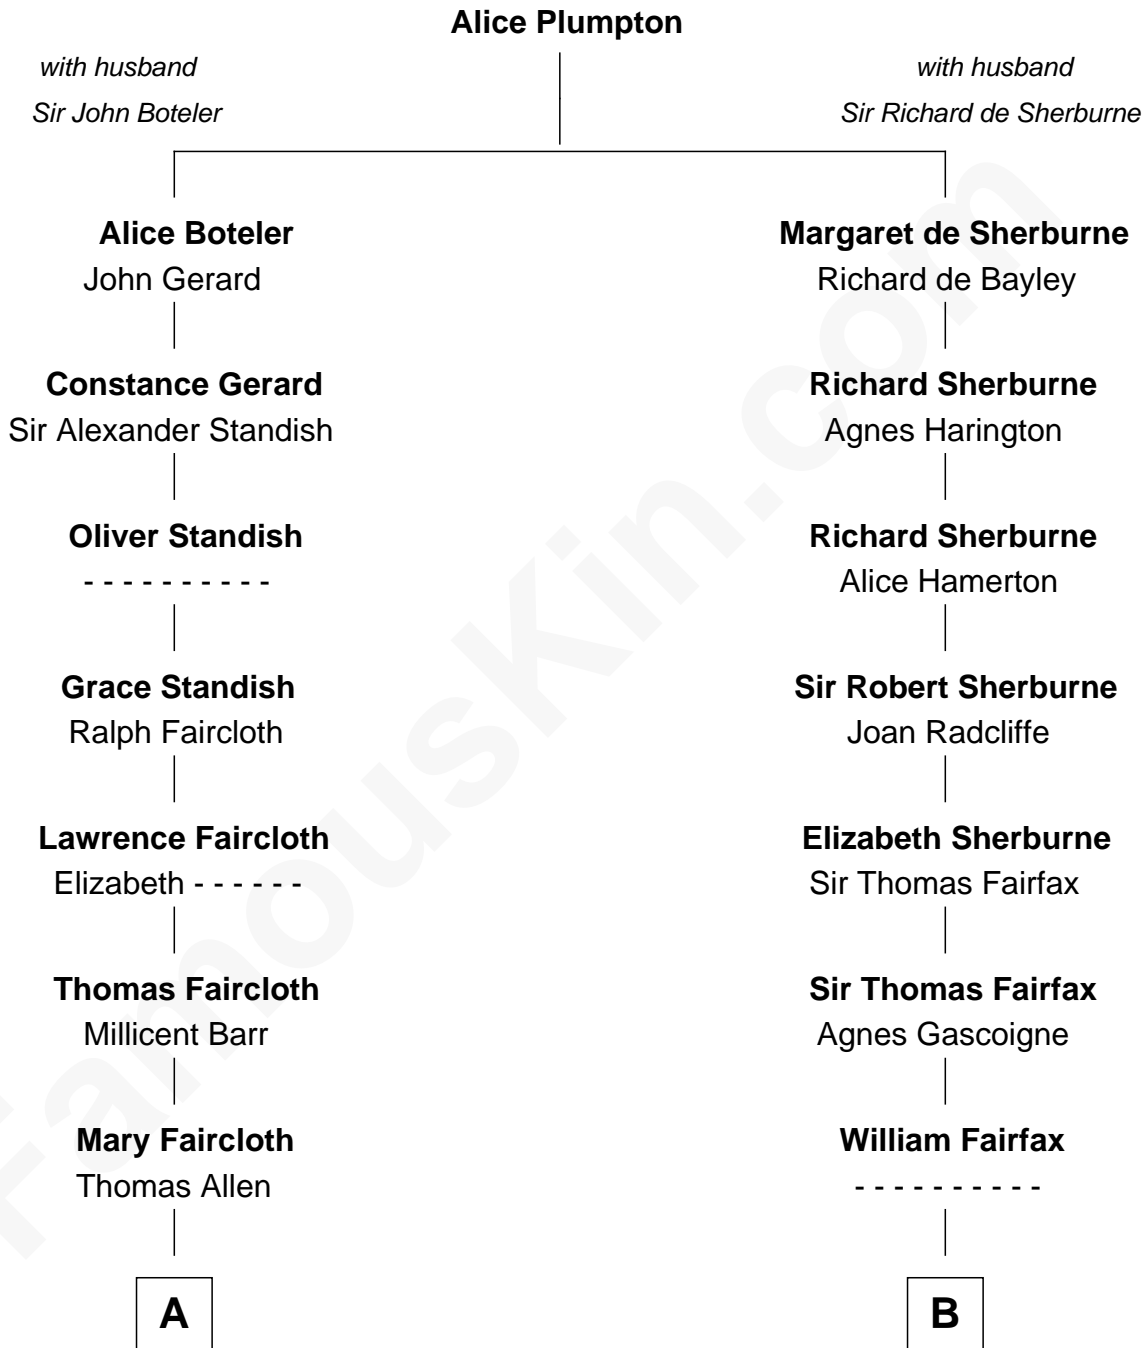

# FamousKin.com

## Relationship Chart of

### Samuel Prescott

*Completed Paul Revere's Midnight Ride*

12th cousin 8 times removed of

**Catherine Middleton**  
*Princess of Wales*

C

**Olive Christina Lupton**

Richard Noel Middleton

**Peter Francis Middleton**