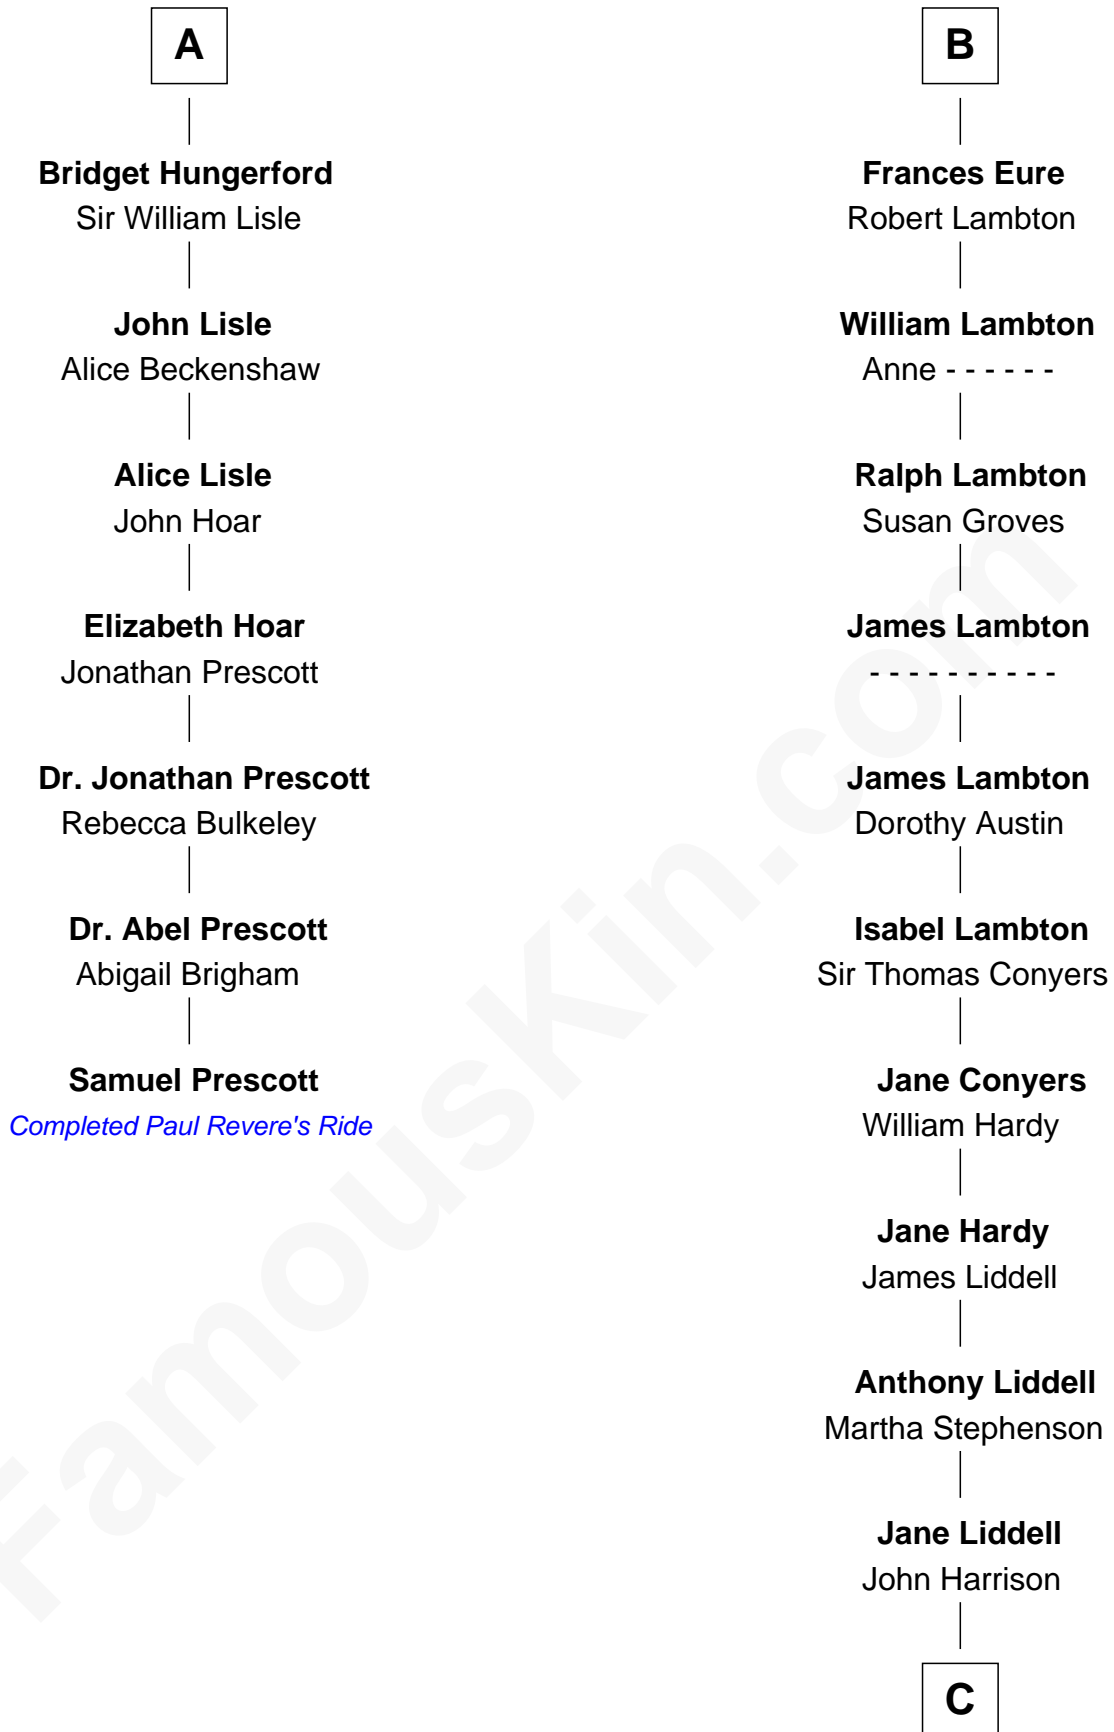

## Relationship Chart of

### Samuel Prescott

*Completed Paul Revere's Midnight Ride*

13th cousin 8 times removed of

**Catherine Middleton**  
*Princess of Wales*

**C**

**John Harrison**

Jane Hill

**Thomas Harrison**