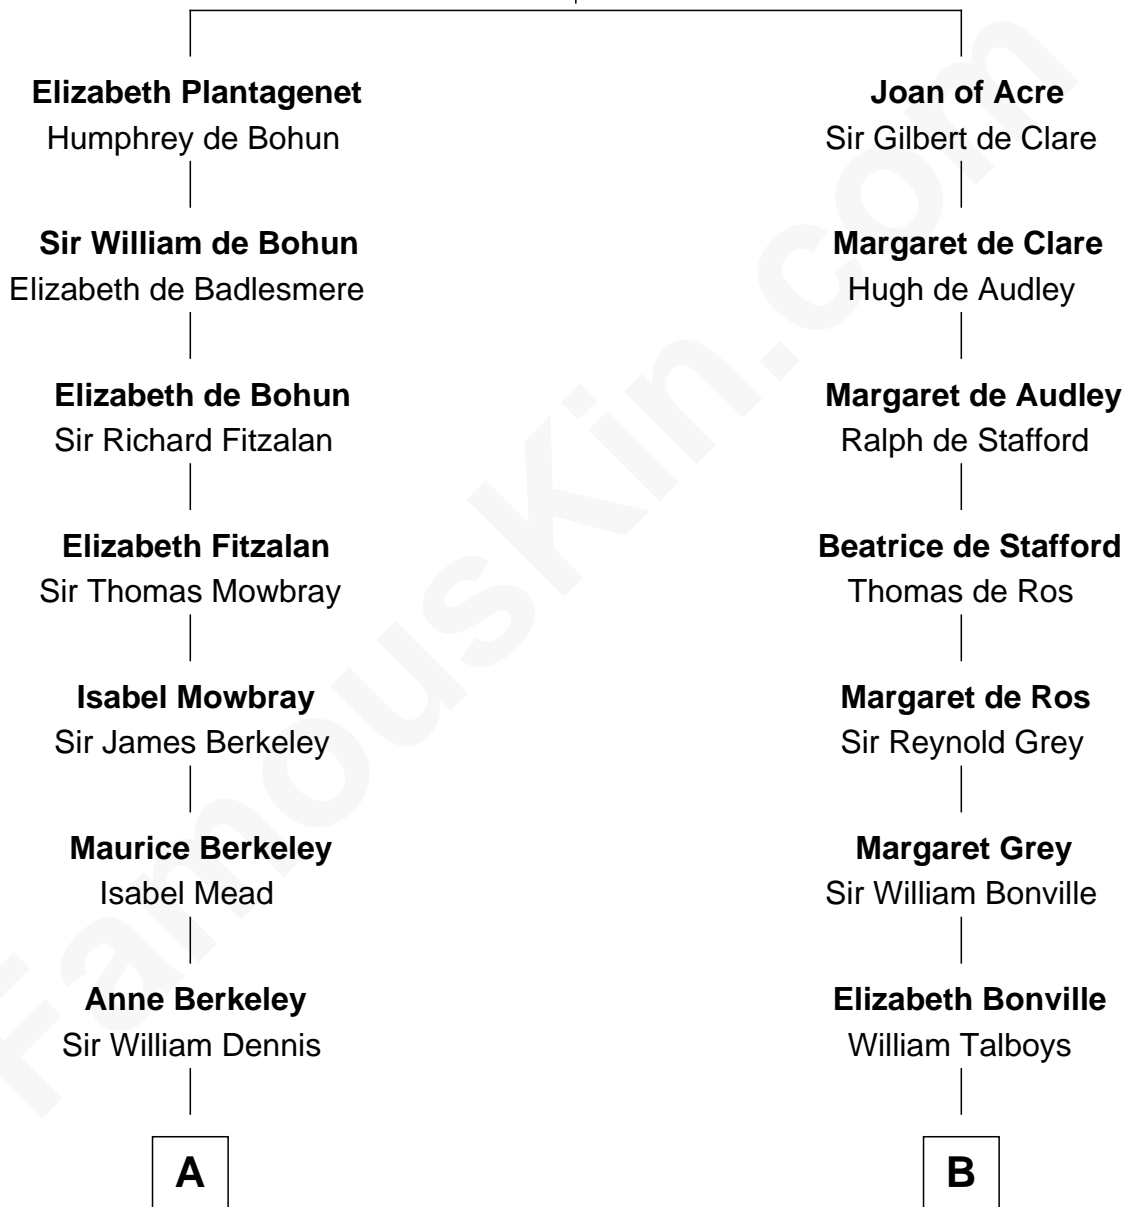

FamousKin.com

Relationship Chart of

Samuel Prescott

Completed Paul Revere's Midnight Ride

16th cousin 3 times removed of

William Rufus Day

36th U.S. Secretary of State

Eleanor of Castile
Edward I, King of England

C

—
Rufus Paine Spalding

Lucretia A. Swift

—
Emily Swift Spalding

Luther Day

—
William Rufus Day

36th U.S. Secretary of State

FamousKin.com