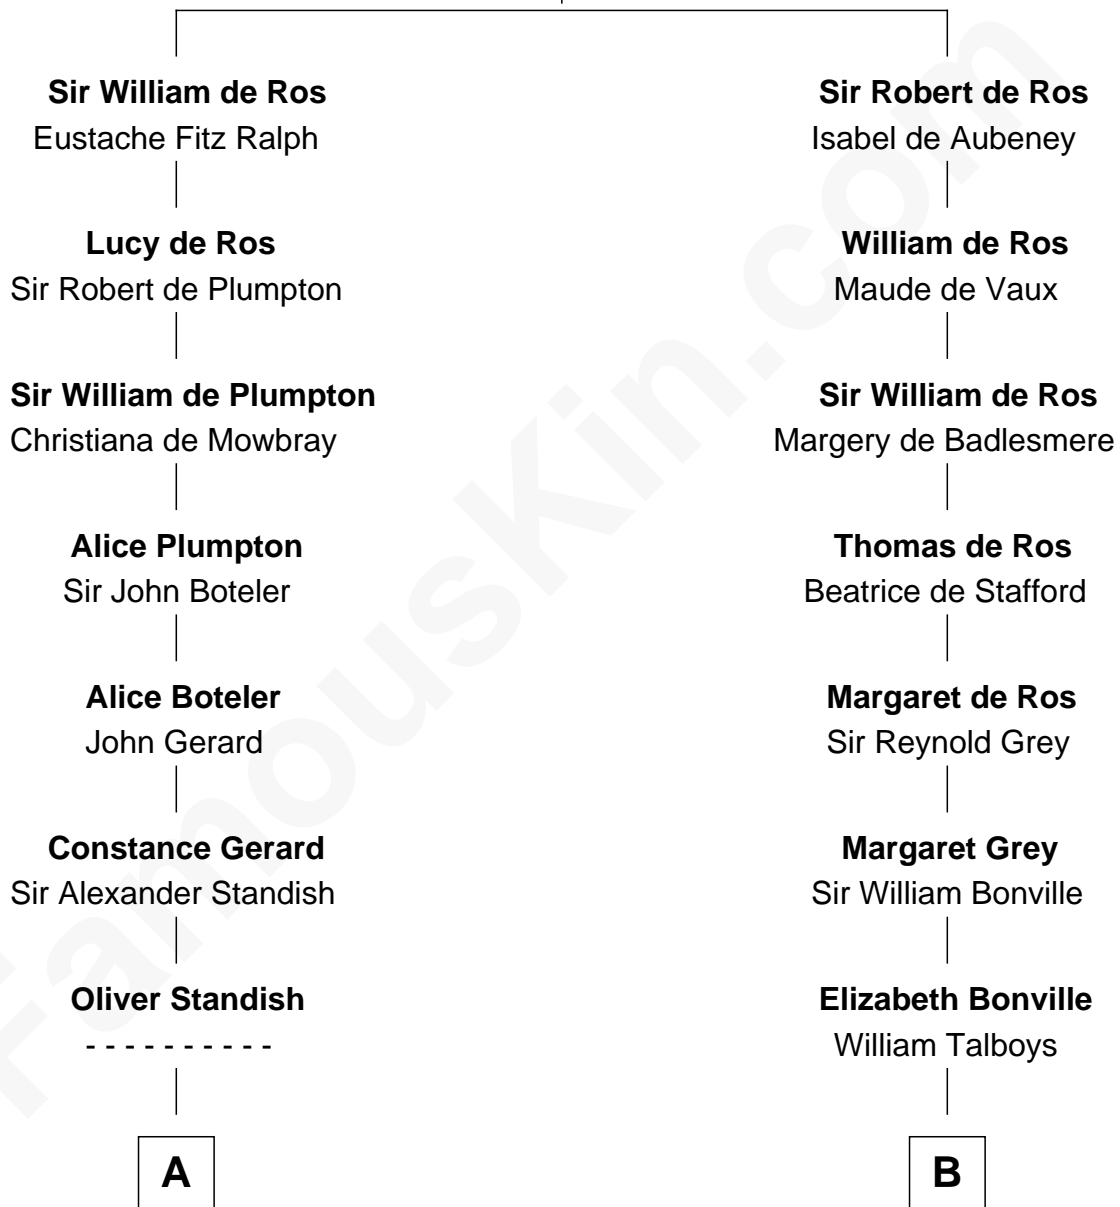

FamousKin.com

Relationship Chart of

Samuel Prescott

Completed Paul Revere's Midnight Ride

16th cousin 3 times removed of

William Rufus Day

36th U.S. Secretary of State

Sir William de Ros

Lucy FitzPiers

C

—
Rufus Paine Spalding

Lucretia A. Swift

—
Emily Swift Spalding

Luther Day

—
William Rufus Day

36th U.S. Secretary of State