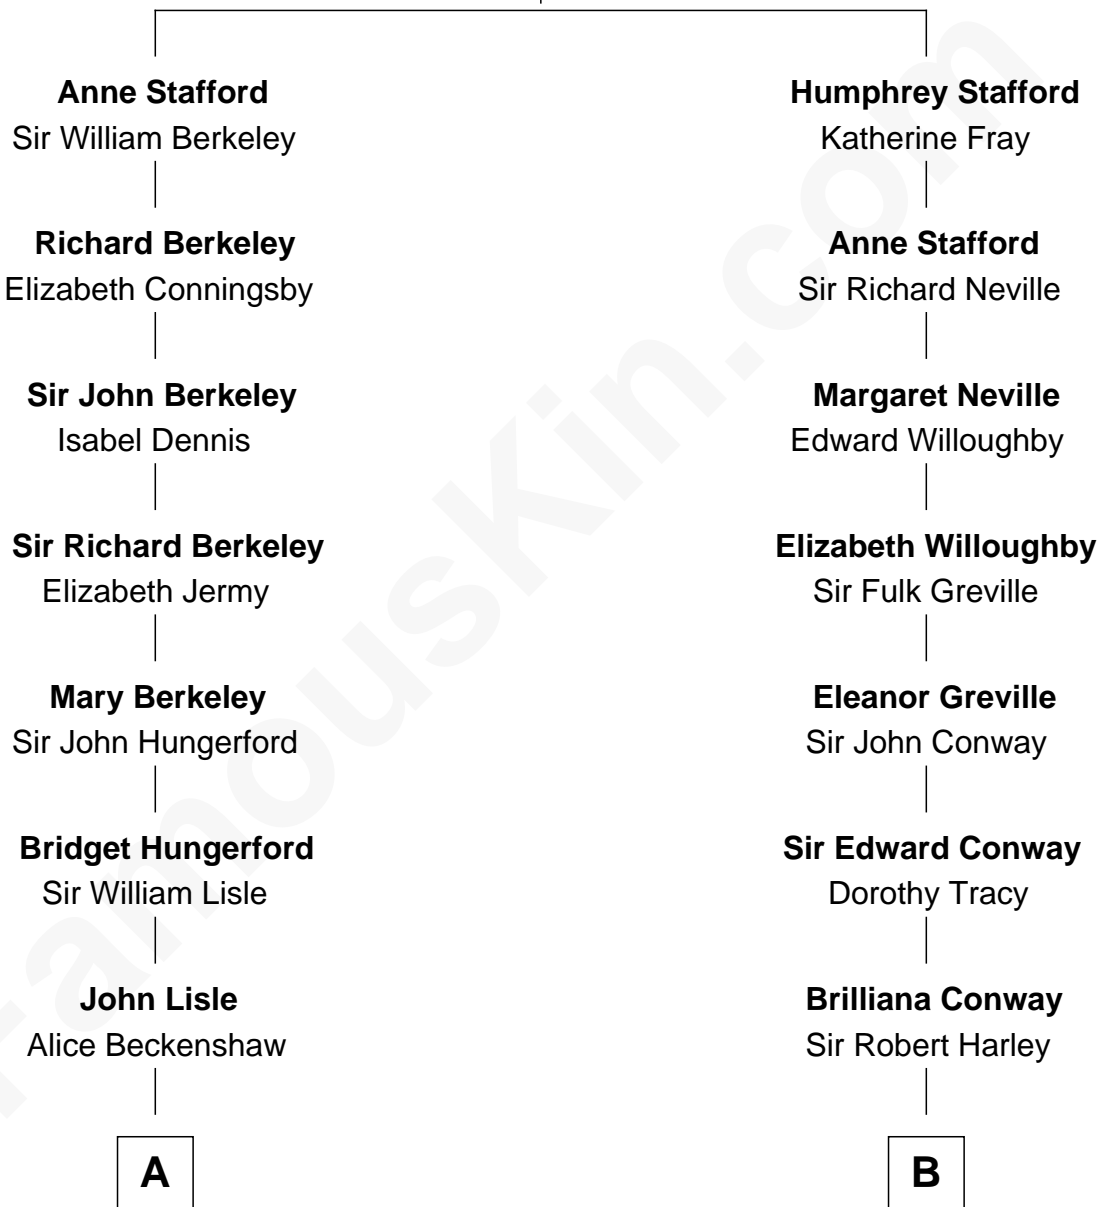

## Relationship Chart of

### Samuel Prescott

Completed Paul Revere's Midnight Ride

11th cousin 7 times removed of

**Prince Harry**  
Duke of Sussex

**Sir Humphrey Stafford**  
Eleanor Aylesbury

**C**

**Charles III, King of the United Kingdom**  
Princess Diana Frances Spencer

**Prince Harry**  
*Duke of Sussex*

FamousKin.com