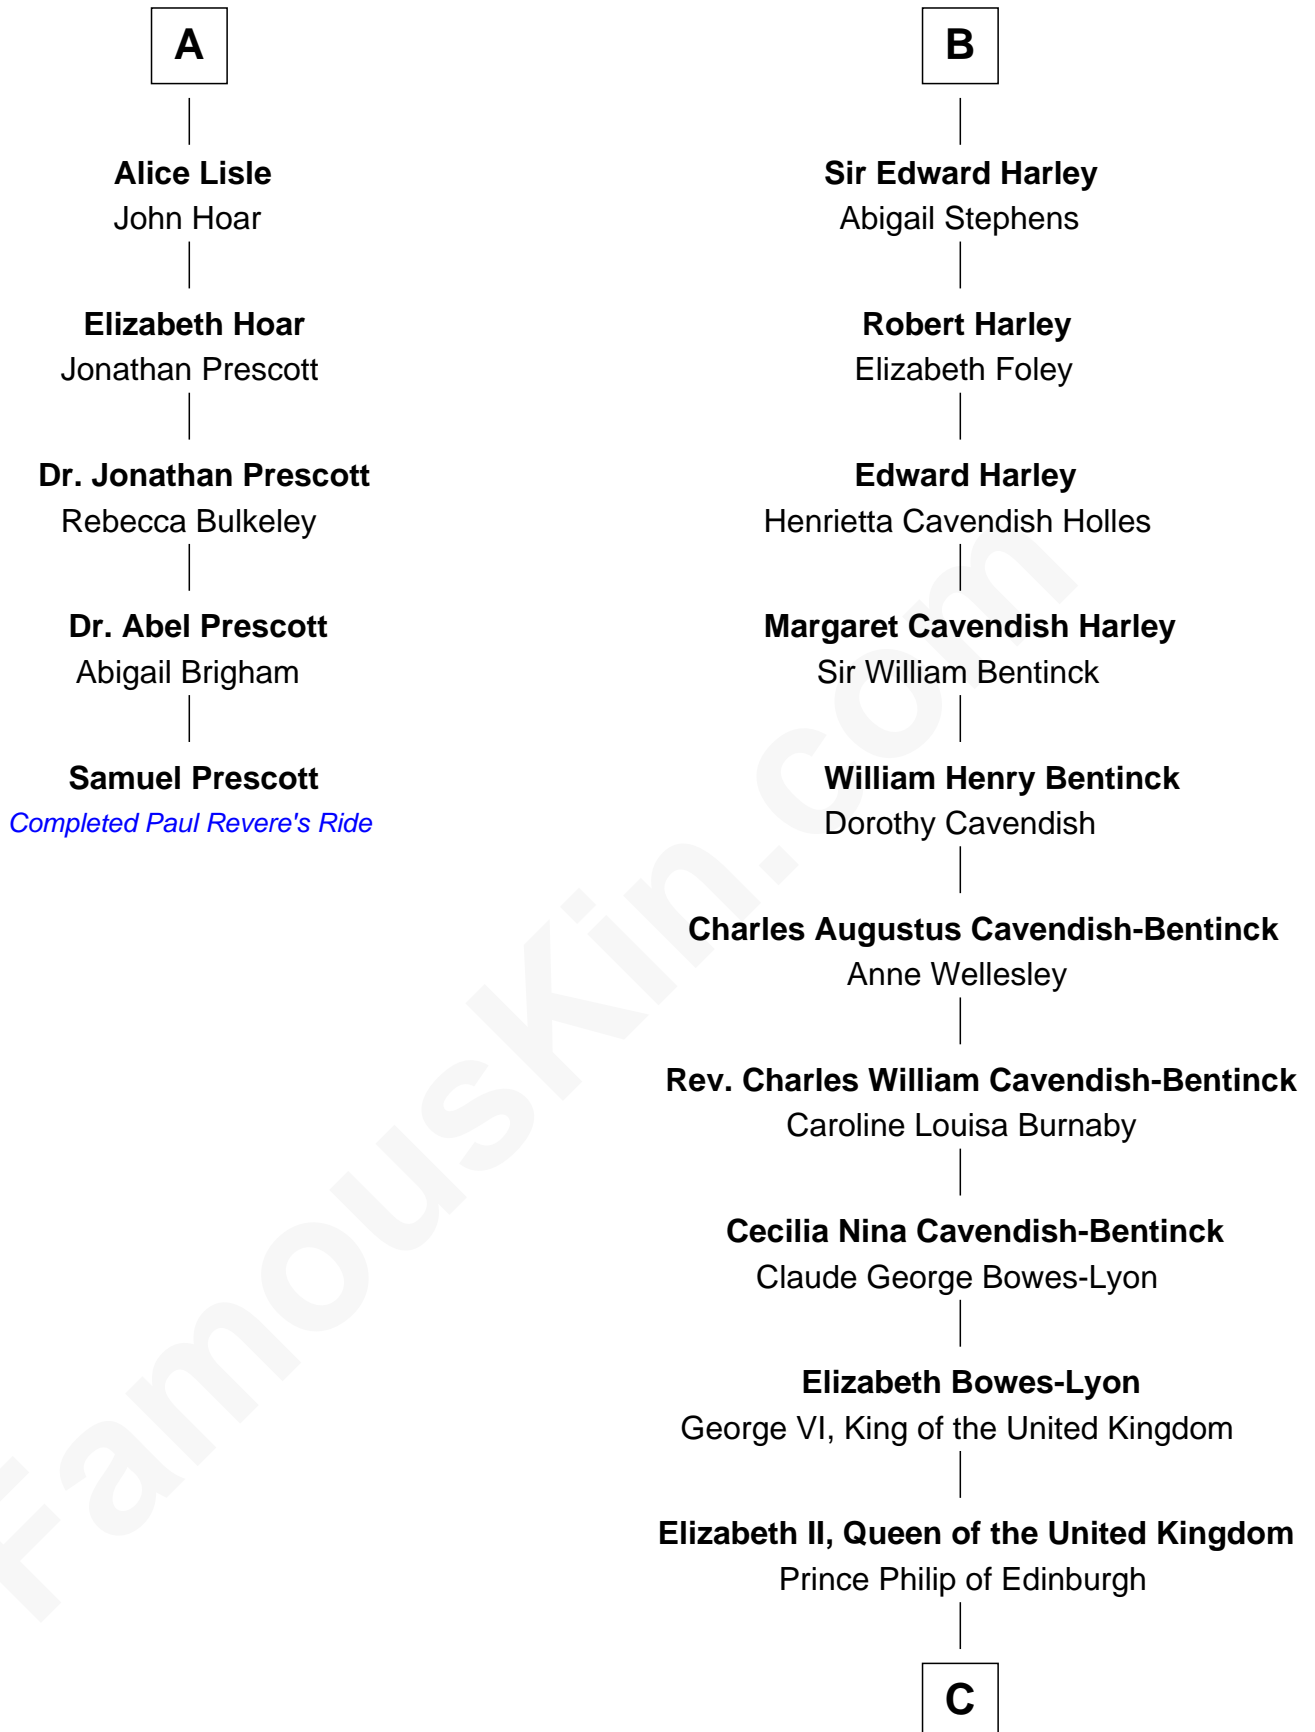

## Relationship Chart of

### Samuel Prescott

Completed Paul Revere's Midnight Ride

11th cousin 7 times removed of

**Prince Harry**  
Duke of Sussex

**Sir Humphrey Stafford**  
Eleanor Aylesbury

**C**

**Charles III, King of the United Kingdom**  
Princess Diana Frances Spencer