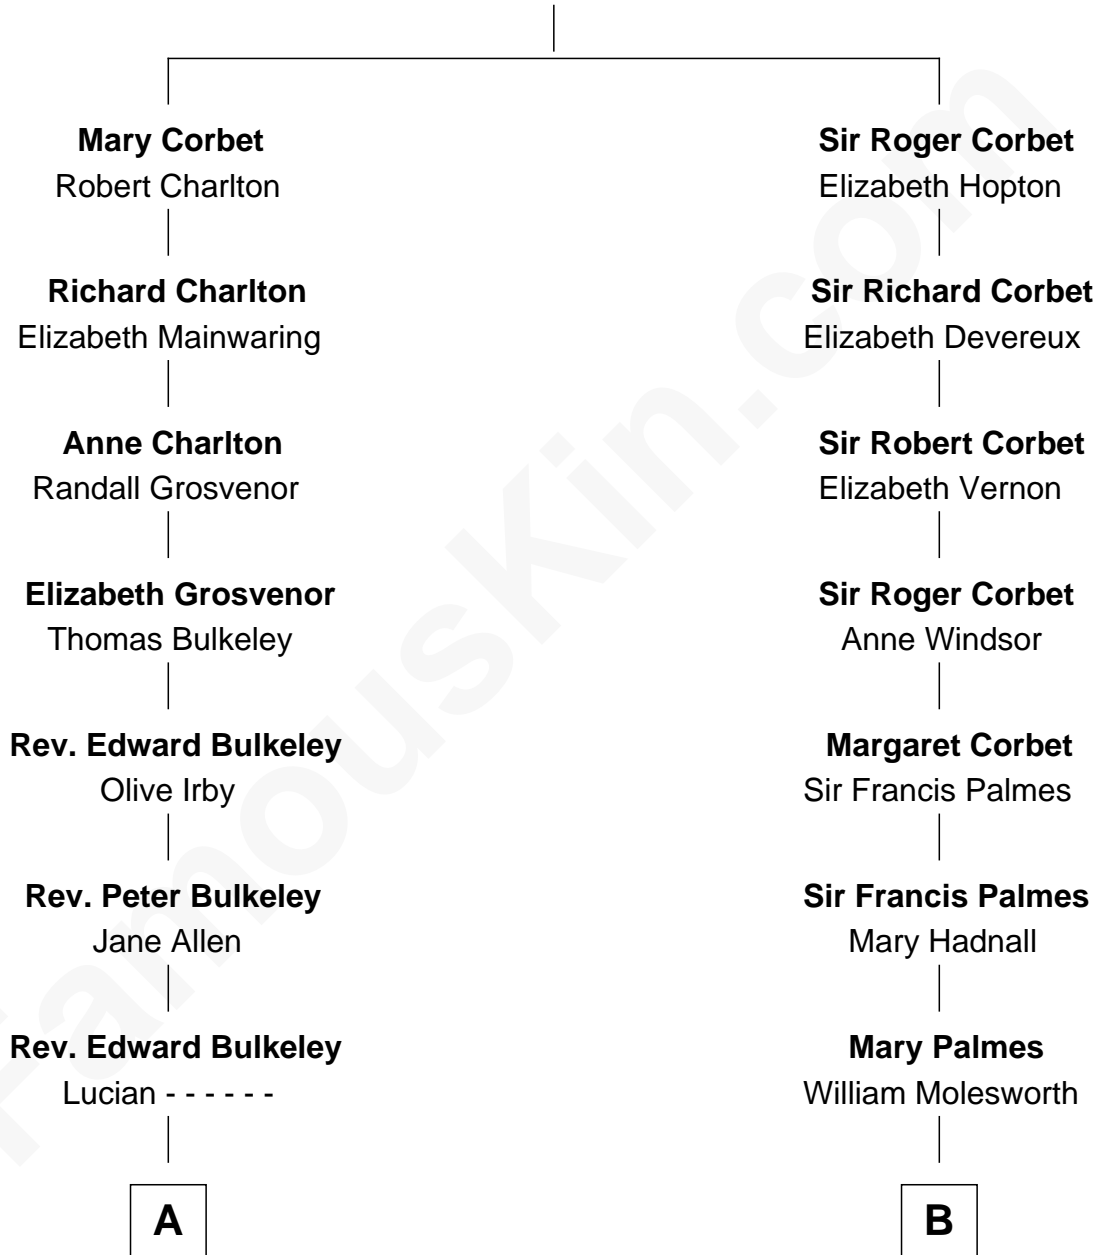

FamousKin.com

Relationship Chart of

Samuel Prescott

Completed Paul Revere's Midnight Ride

10th cousin 8 times removed of

Prince Harry
Duke of Sussex

Sir Robert Corbet

Margaret - - - - -

C

Princess Diana Frances Spencer
Charles III, King of the United Kingdom

Prince Harry
Duke of Sussex

FamousKin.com