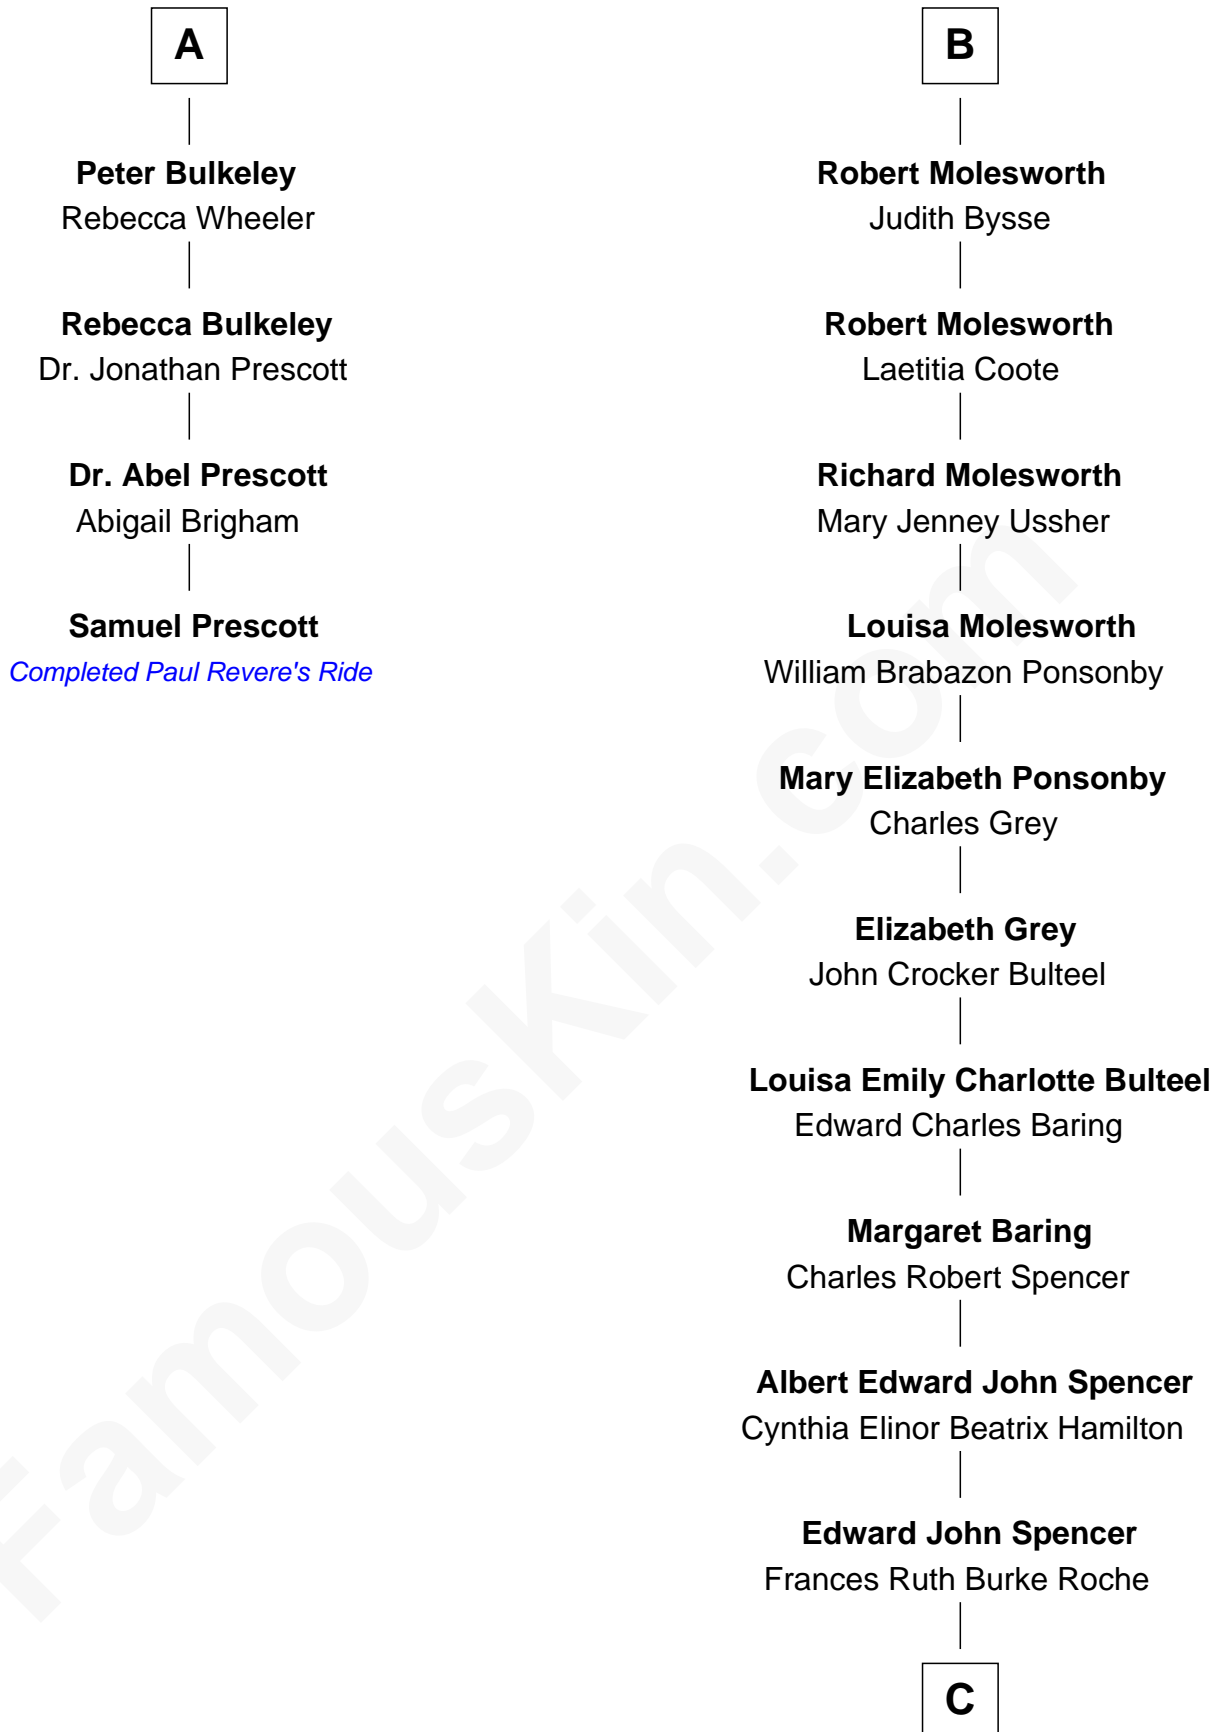

FamousKin.com

Relationship Chart of

Samuel Prescott

Completed Paul Revere's Midnight Ride

10th cousin 8 times removed of

Prince Harry
Duke of Sussex

Sir Robert Corbet

Margaret - - - - -