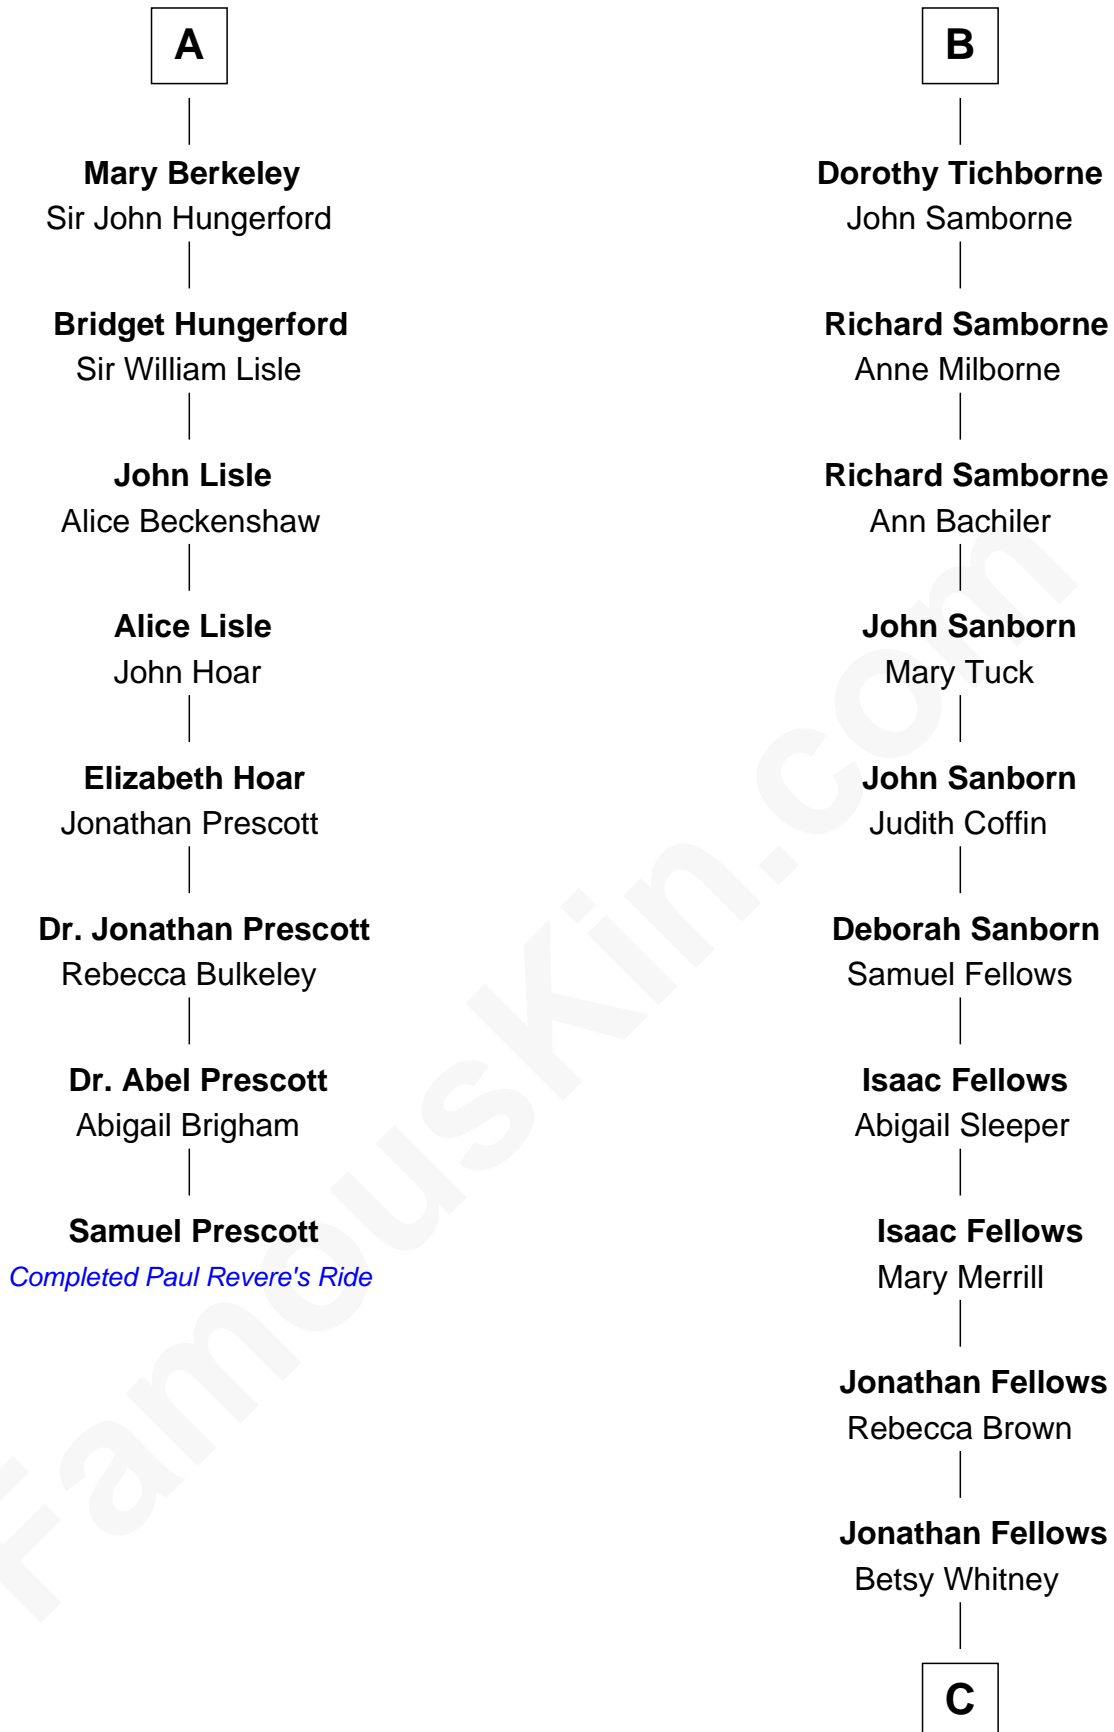

## Relationship Chart of

### Samuel Prescott

Completed Paul Revere's Midnight Ride

14th cousin 7 times removed of

### Harry Chapin

Singer and Songwriter

C

**Abigail R. Fellows**

Eleazer C. Beal

**Arabel Fellows Beal**

Ira Bushnell Forbes

**Abigail Beal Forbes**