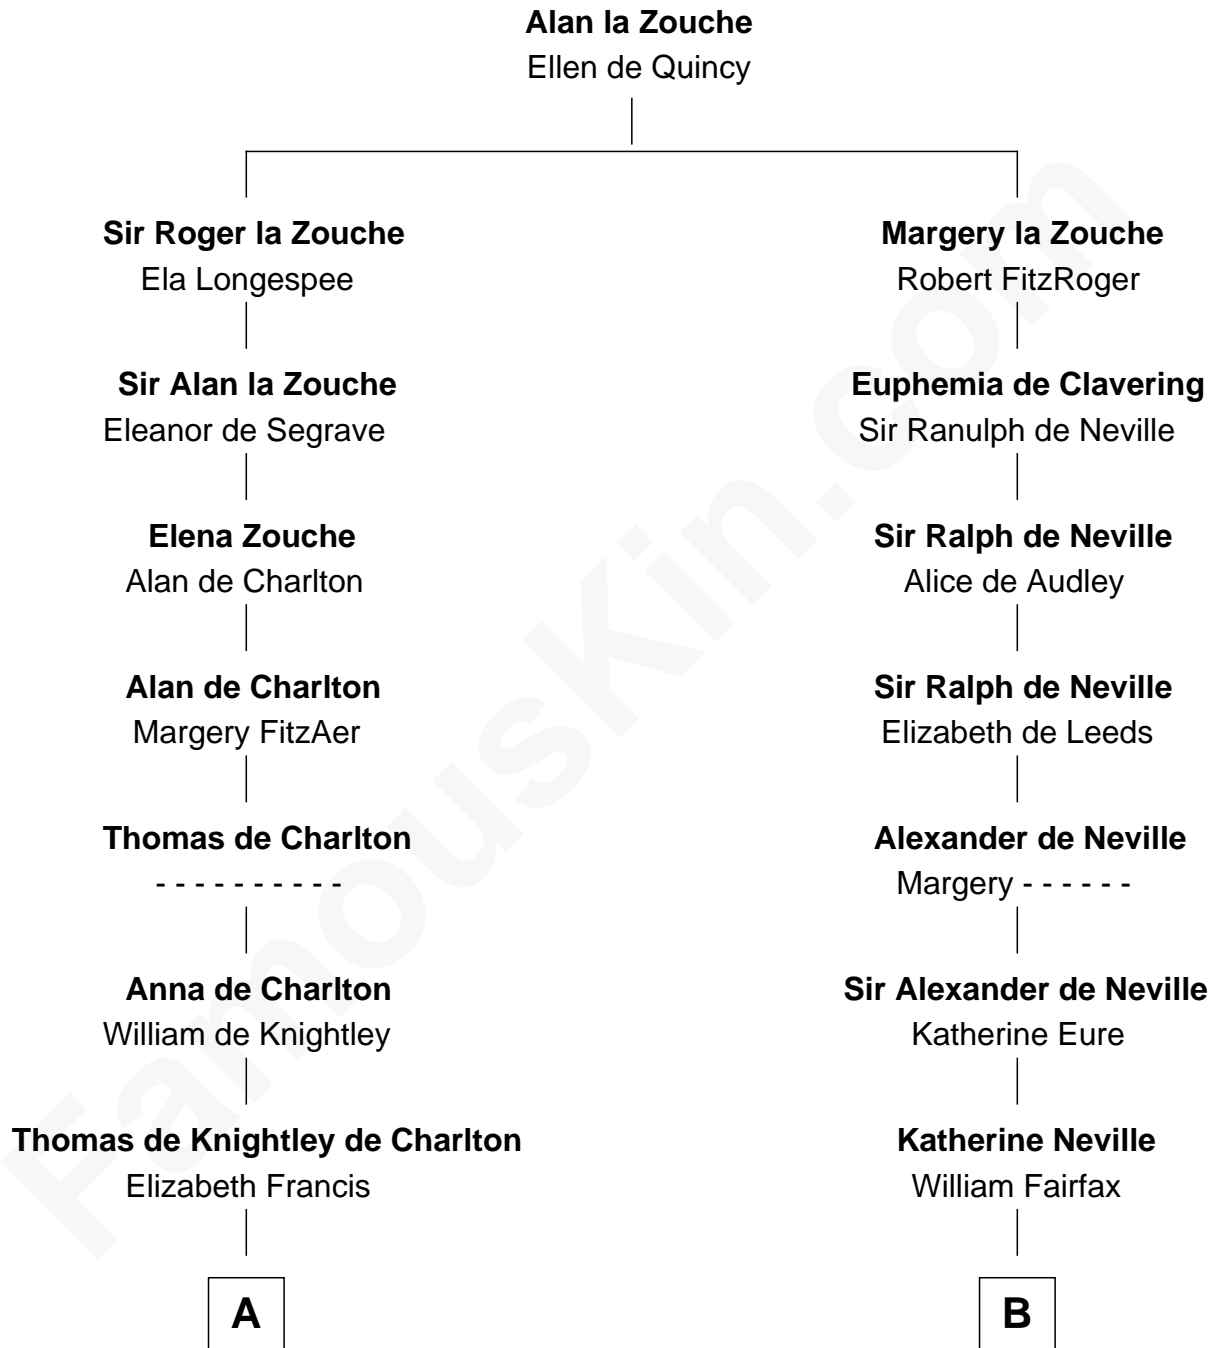

FamousKin.com

Relationship Chart of

Samuel Prescott

Completed Paul Revere's Midnight Ride

17th cousin of

Harriet Martineau

Author of The Hour and the Man