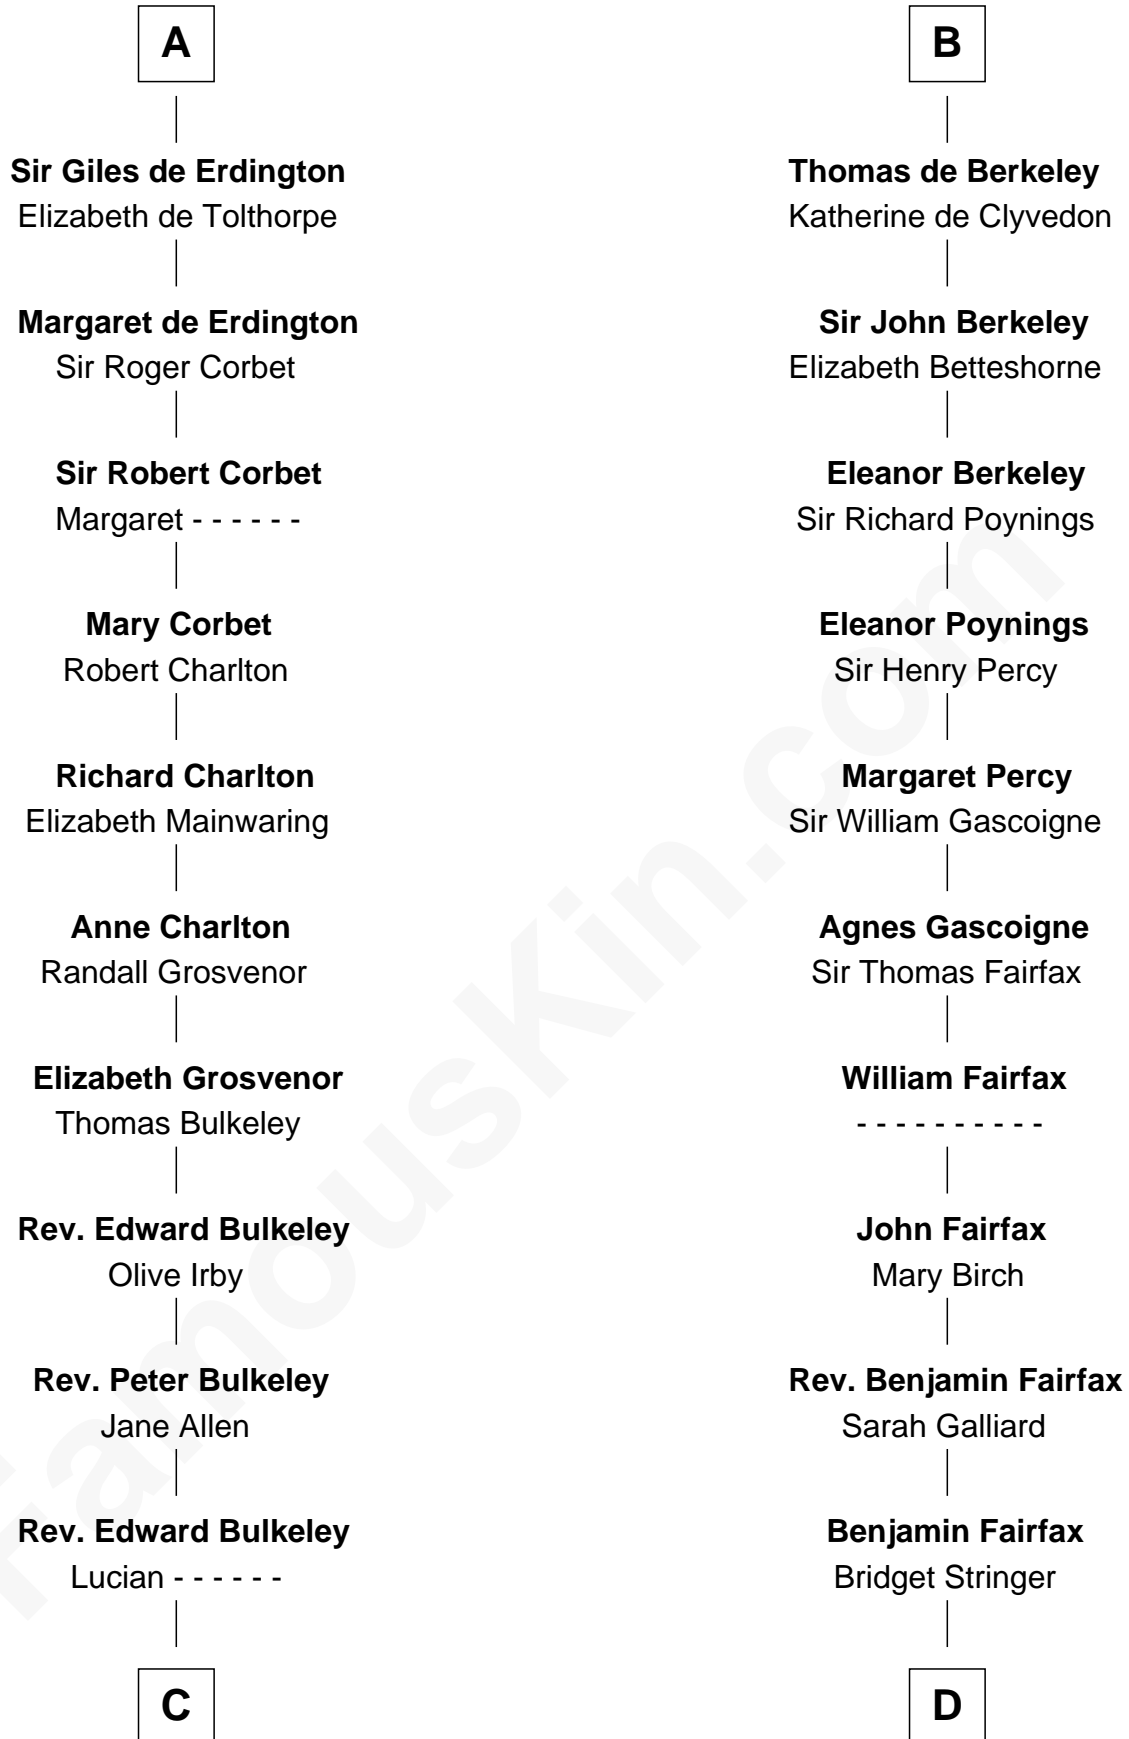

## Relationship Chart of

### Samuel Prescott

*Completed Paul Revere's Midnight Ride*

20th cousin 1 time removed of

### Harriet Martineau

*Author of The Hour and the Man*

**Ranulf de Briquessart**

Margaret Goz

**C**

**Peter Bulkeley**  
Rebecca Wheeler

**Rebecca Bulkeley**  
Dr. Jonathan Prescott

**Dr. Abel Prescott**  
Abigail Brigham

**Samuel Prescott**  
*Completed Paul Revere's Ride*

**D**

**Sarah Fairfax**  
Rev John Meadows

**Philip Meadows**  
Margaret Hall

**Sarah Meadows**  
Dr. David Martineau

**Thomas Martineau**  
Elizabeth Rankin