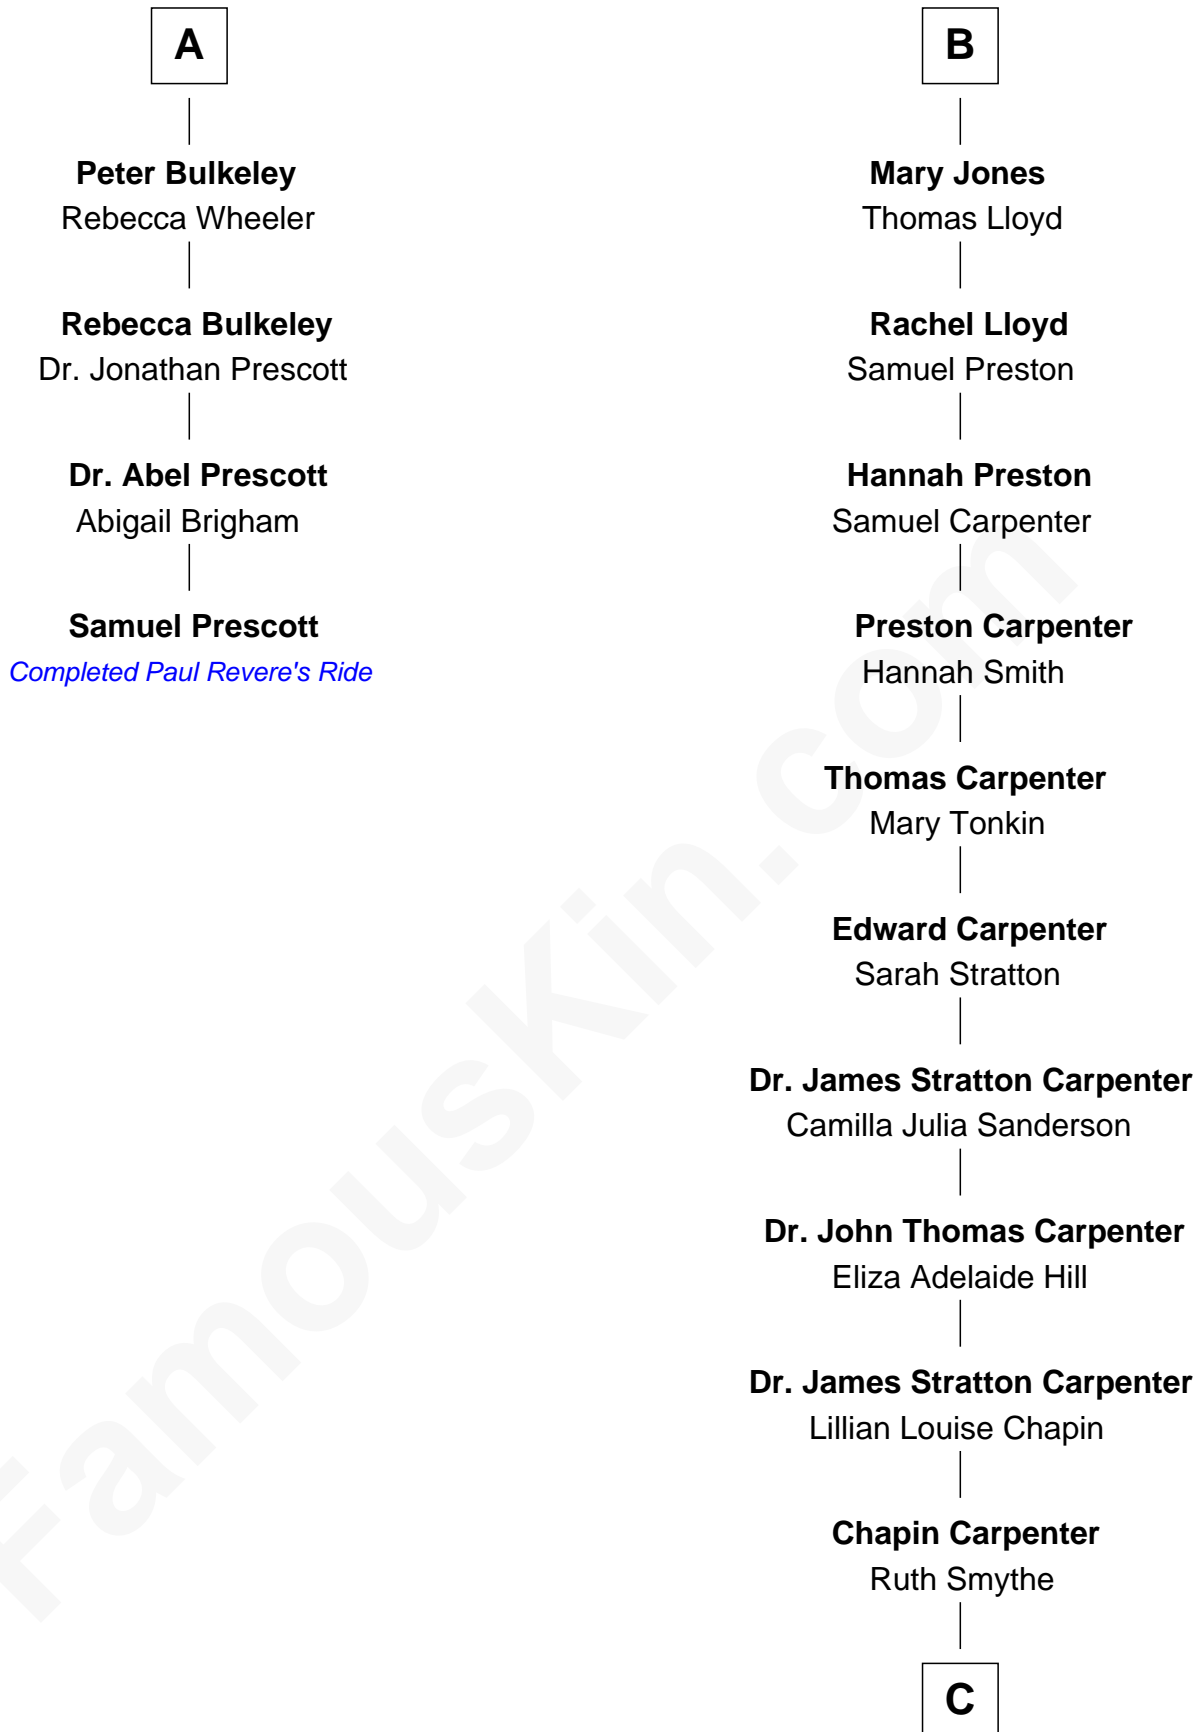

FamousKin.com

Relationship Chart of

Samuel Prescott

Completed Paul Revere's Midnight Ride

10th cousin 8 times removed of

Mary Chapin Carpenter
Singer and Songwriter

Sir Robert Corbet
Margaret - - - - -

C

Chapin Carpenter
Mary Bowie Robertson

Mary Chapin Carpenter
Singer and Songwriter

FamousKin.com