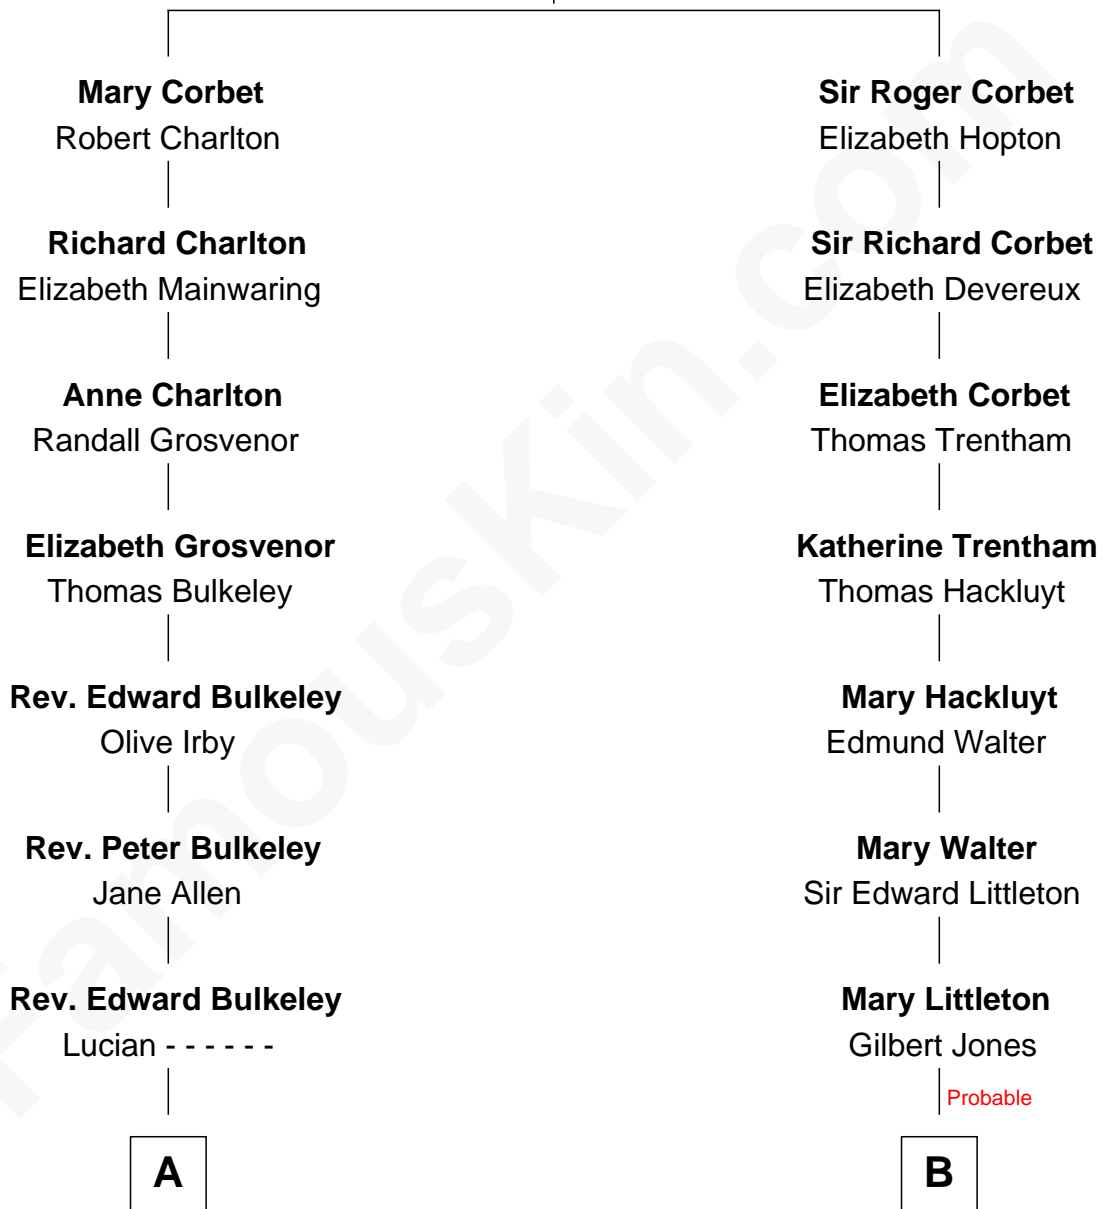

FamousKin.com

Relationship Chart of

Samuel Prescott

Completed Paul Revere's Midnight Ride

10th cousin 8 times removed of

Mary Chapin Carpenter
Singer and Songwriter

Sir Robert Corbet
Margaret - - - - -

C

Chapin Carpenter
Mary Bowie Robertson

Mary Chapin Carpenter
Singer and Songwriter

FamousKin.com