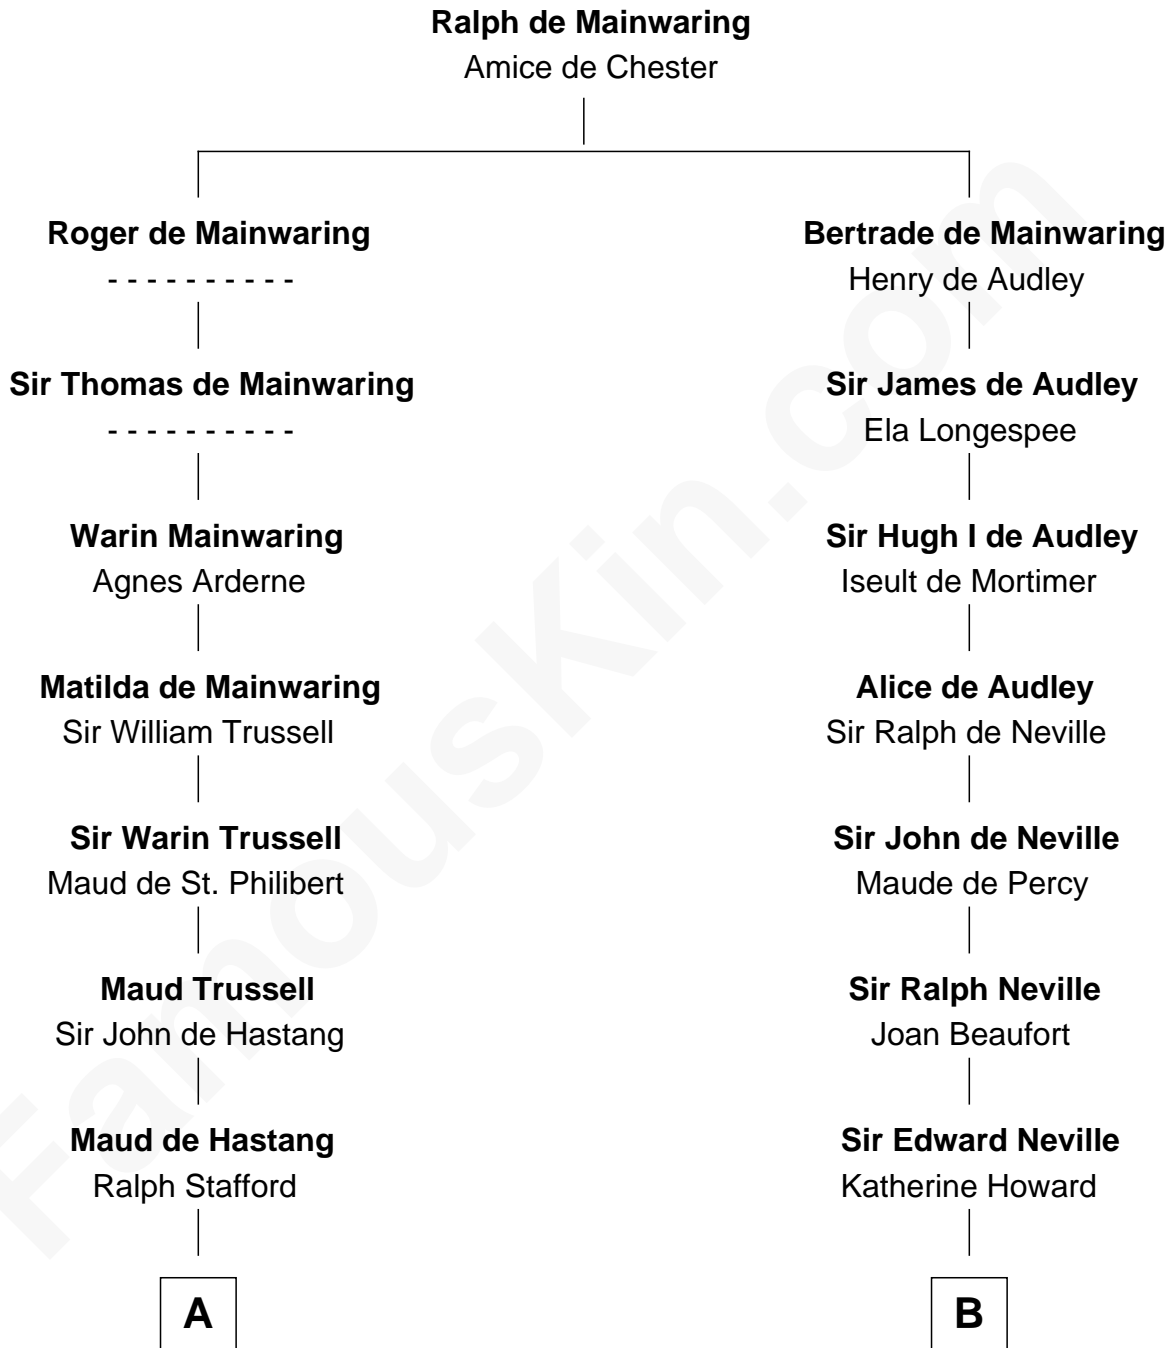

FamousKin.com

Relationship Chart of

Samuel Prescott

Completed Paul Revere's Midnight Ride

18th cousin 2 times removed of

John Marshall

4th Chief Justice of the U.S. Supreme Court

C

Elizabeth Hoar
Jonathan Prescott

Dr. Jonathan Prescott
Rebecca Bulkeley

Dr. Abel Prescott
Abigail Brigham

Samuel Prescott
Completed Paul Revere's Ride

D

Mary Randolph Keith
Col. Thomas Marshall

John Marshall
U.S. Supreme Court Chief Justice