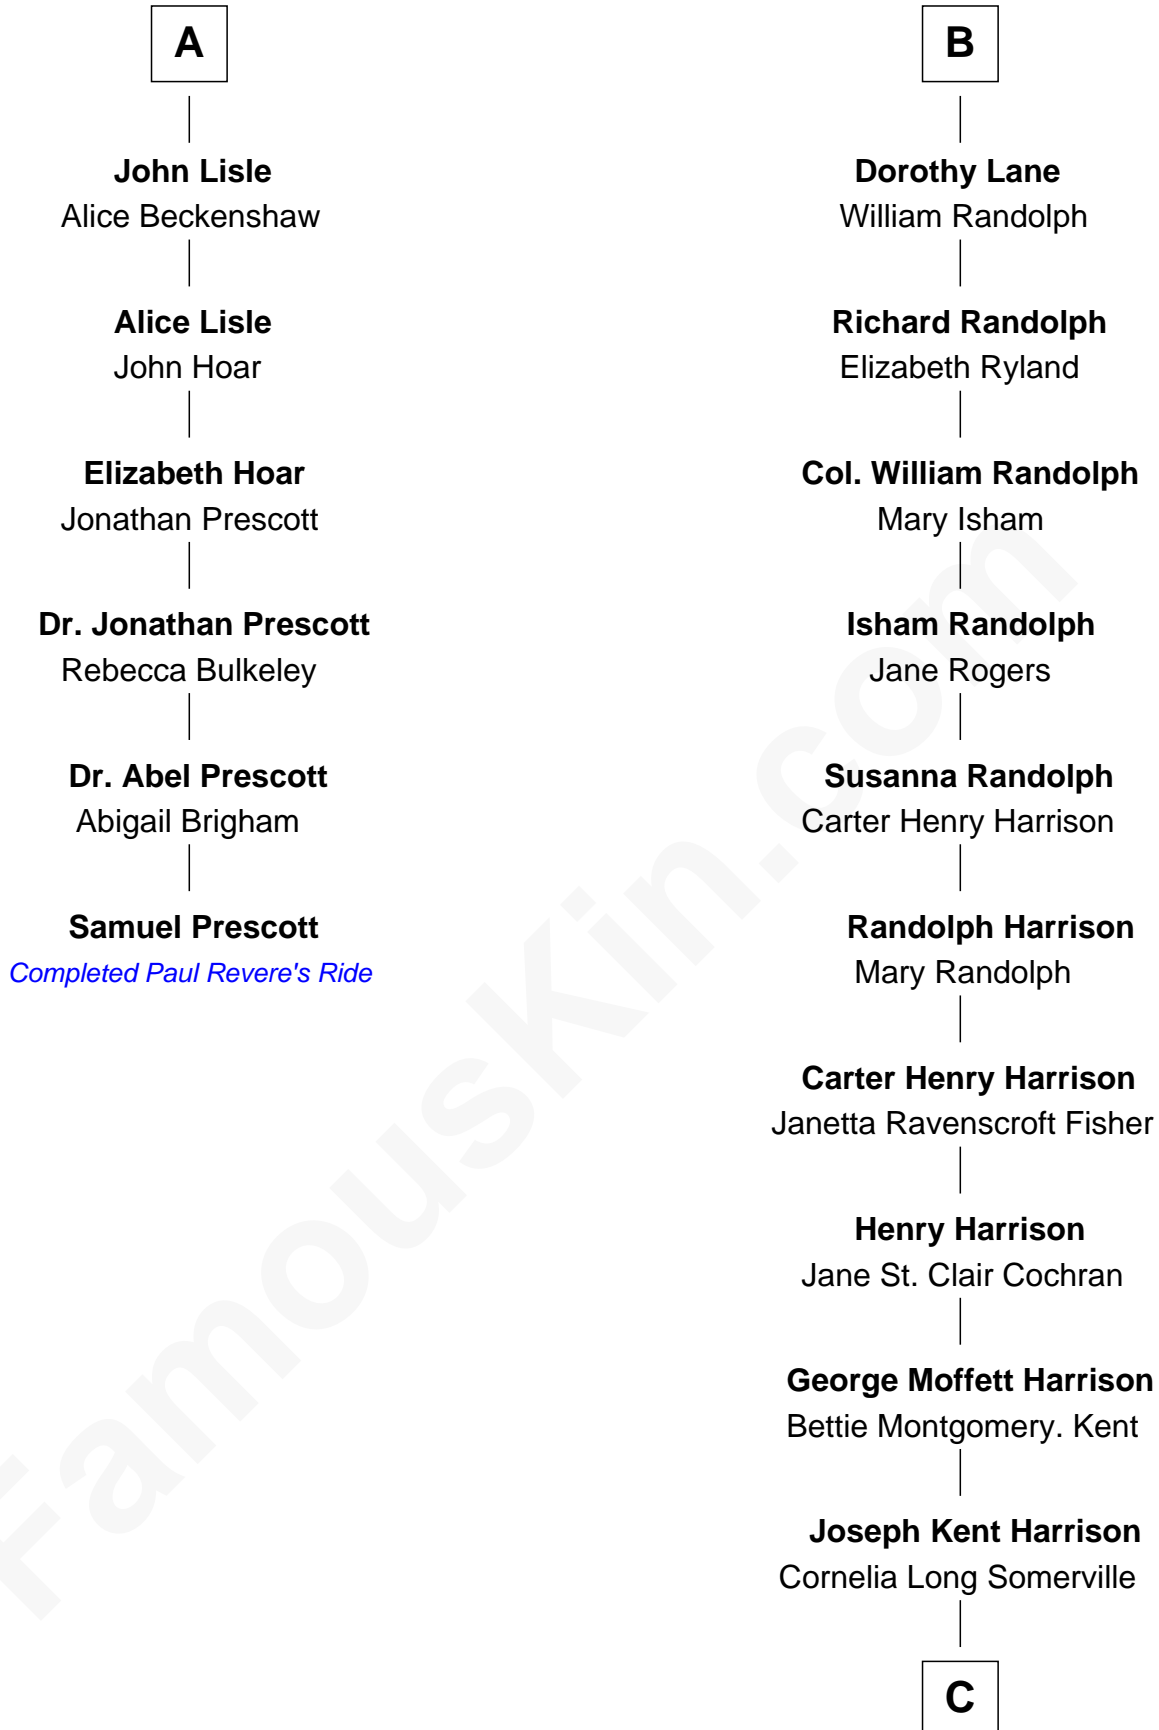

FamousKin.com

Relationship Chart of

Samuel Prescott

Completed Paul Revere's Midnight Ride

12th cousin 7 times removed of

Edward Norton
Movie Actor

Sir Thomas Mowbray
Elizabeth Fitzalan

Isabel Mowbray
Sir James Berkeley

Maurice Berkeley
Isabel Mead

Anne Berkeley
Sir William Dennis

Isabel Dennis
Sir John Berkeley

Sir Richard Berkeley
Elizabeth Jermy

Mary Berkeley
Sir John Hungerford

Bridget Hungerford
Sir William Lisle

A

Margaret Mowbray
Sir Robert Howard

Katherine Howard
Sir Edward Neville

Catherine Neville
Robert Tanfield

William Tanfield
Elizabeth Stavelly

Frances Tanfield
Bridget Cave

Anne Tanfield
Clement Vincent

Elizabeth Vincent
Richard Lane

B

C

Betty Kent Harrison
Edward Mower Norton

Edward Mower Norton
Lydia Robinson Rouse

Edward Norton
Movie Actor

FamousKin.com