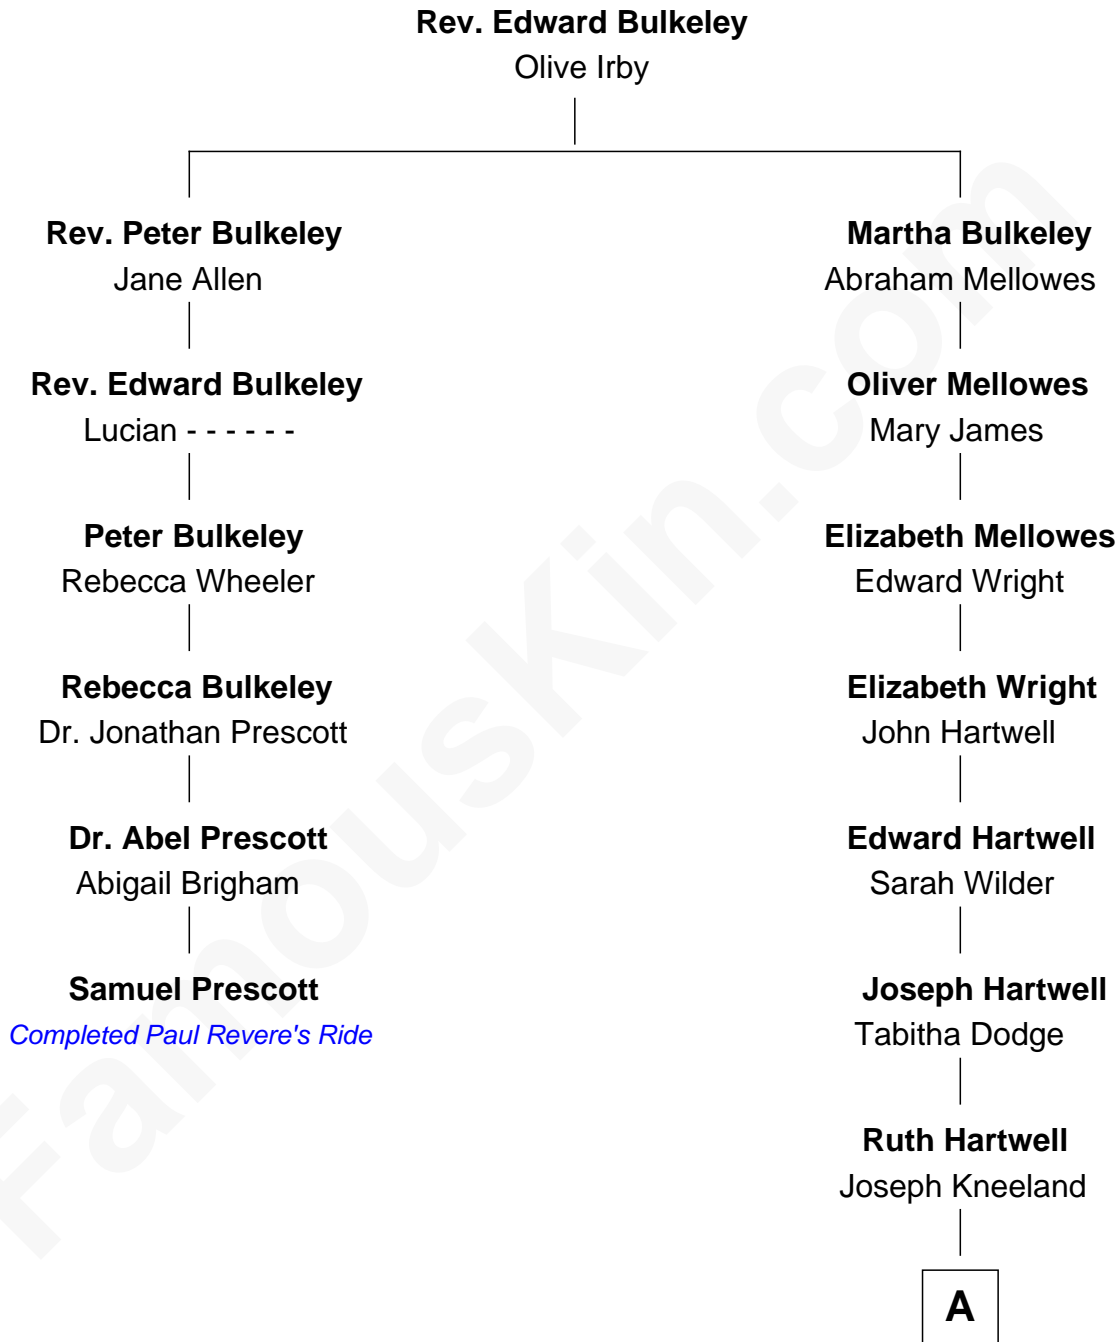

FamousKin.com

Relationship Chart of

Samuel Prescott

Completed Paul Revere's Midnight Ride

5th cousin 8 times removed of

Edward Norton

Movie Actor

A

Joseph Hartwell Kneeland

Sarepta Bugbee

Diana Cornelia Kneeland

Edward Mauer Norton

Seneca Hughes Norton

Josephine E. Weis

Edward Mower Norton

Alice C. Baals