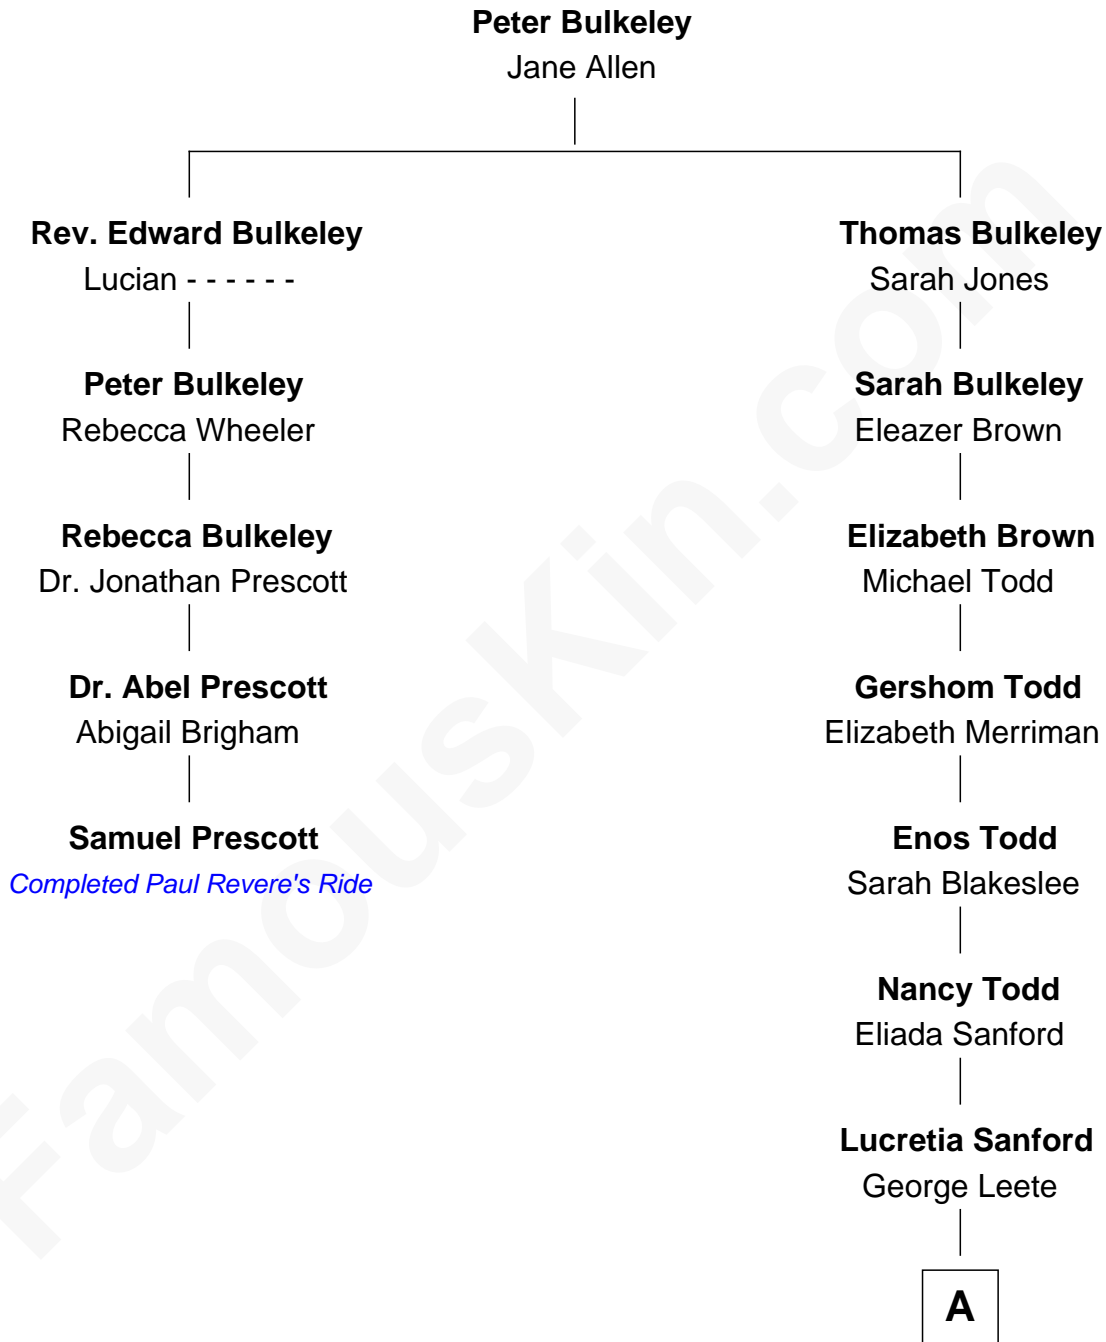

FamousKin.com

Relationship Chart of

Samuel Prescott

Completed Paul Revere's Midnight Ride

4th cousin 8 times removed of

Mizuo Peck

TV and Movie Actress

A

Lucretia Leete

William Augustus Peck

George Lyman Peck

Fanny Craft Fosdick

George Leete Peck

Katharine May Tolles

Laurence Tolles Peck

Barbara Field