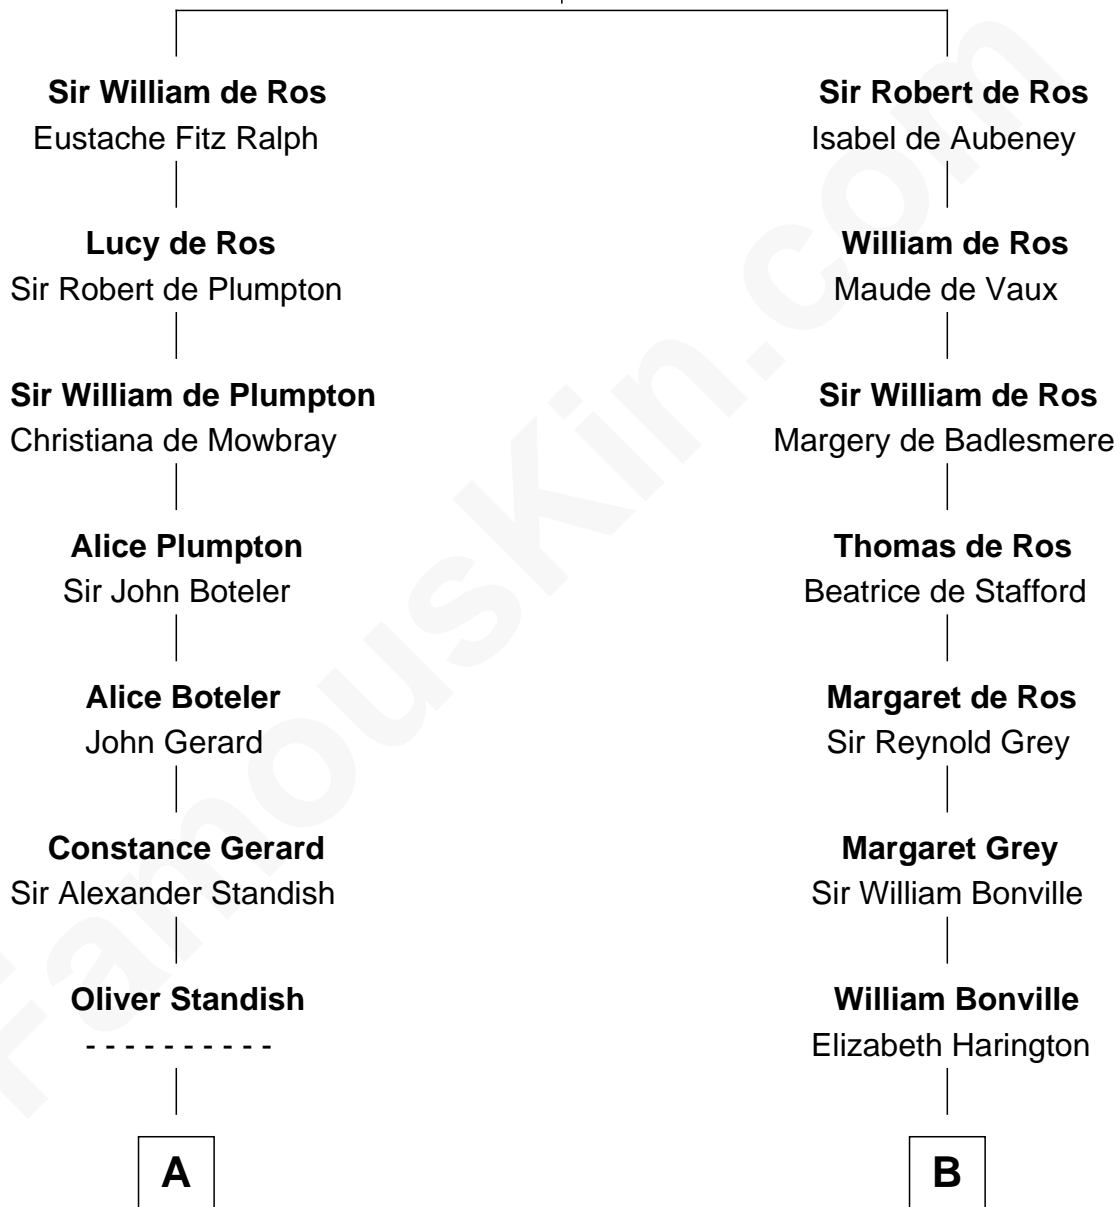

## Relationship Chart of

### Samuel Prescott

*Completed Paul Revere's Midnight Ride*

16th cousin 3 times removed of

### Oliver Wendell Holmes, Sr.

*American "Fireside" Poet*

**Sir William de Ros**

Lucy FitzPiers

**C**

**Oliver Wendell**

Mary Jackson

**Sarah Wendell**