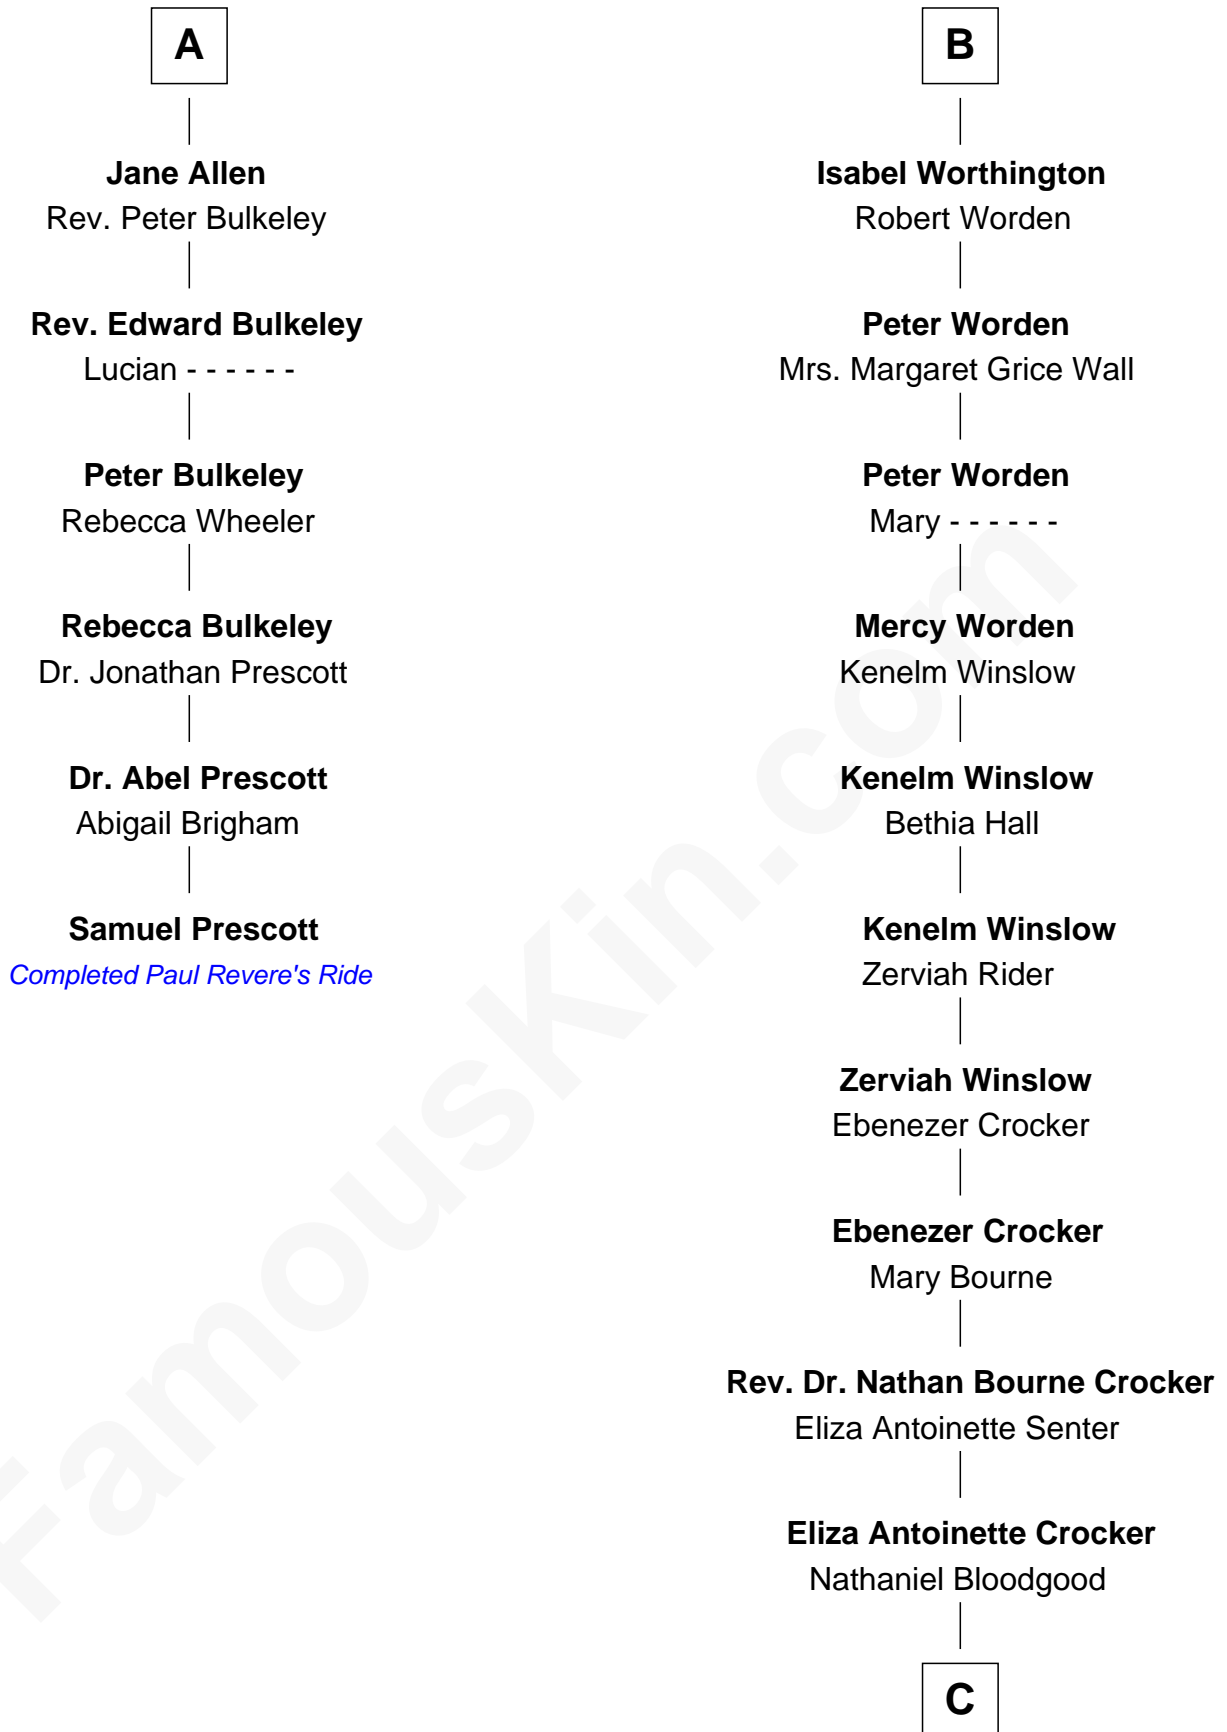

FamousKin.com

Relationship Chart of

Samuel Prescott

Completed Paul Revere's Midnight Ride

12th cousin 8 times removed of

Endicott Peabody

62nd Governor of Massachusetts

C