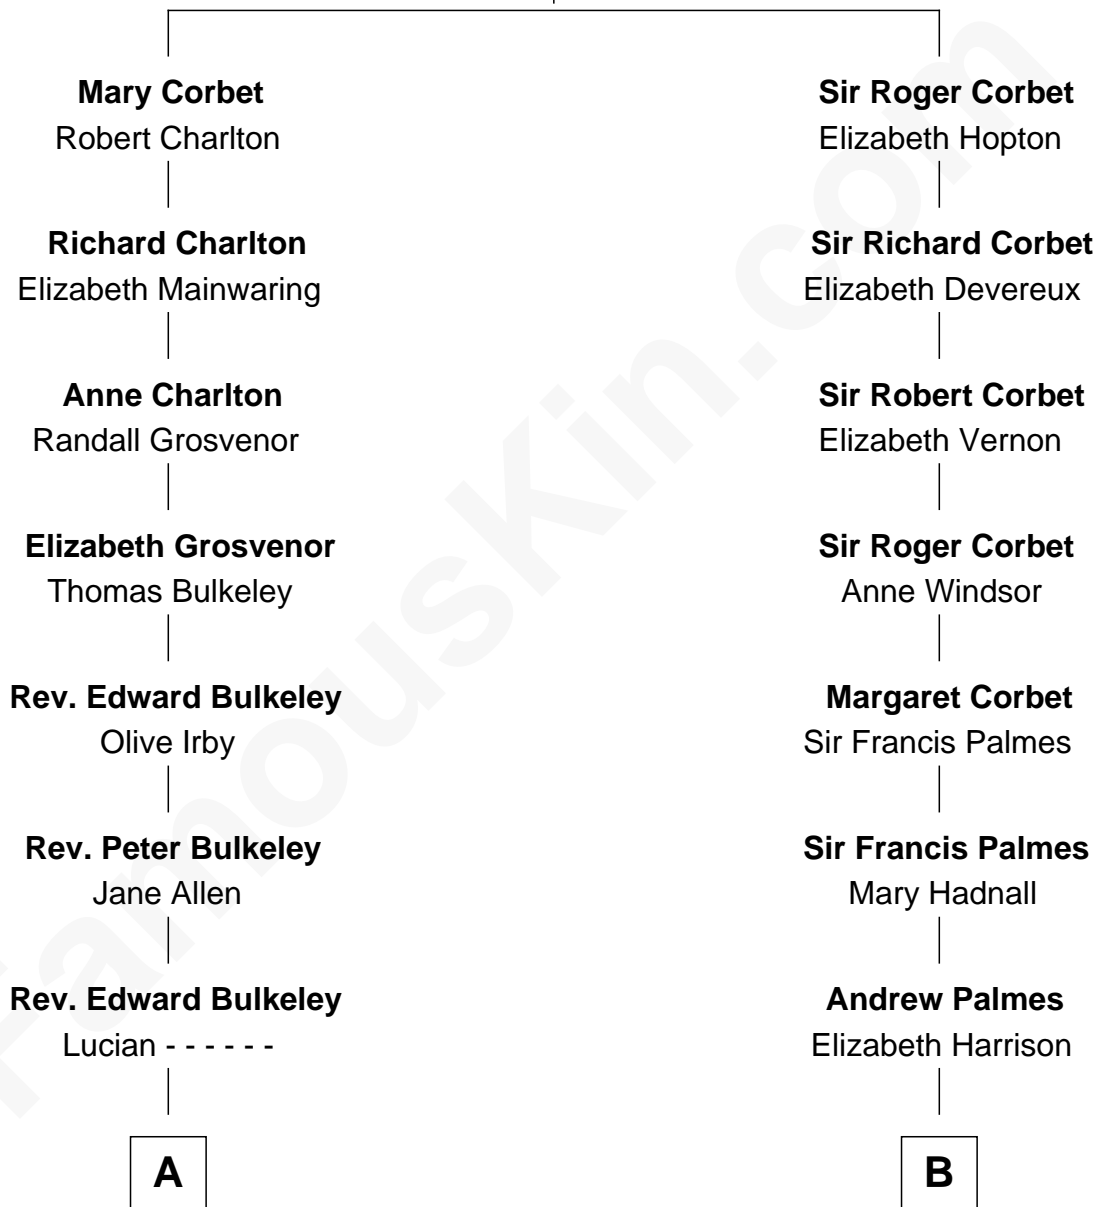

## Relationship Chart of

### Samuel Prescott

*Completed Paul Revere's Midnight Ride*

10th cousin 3 times removed of

### James Russell Lowell

*American "Fireside" Poet*

**Sir Robert Corbet**

Margaret - - - - -

**A**

**Peter Bulkeley**  
Rebecca Wheeler

**Rebecca Bulkeley**  
Dr. Jonathan Prescott

**Dr. Abel Prescott**  
Abigail Brigham