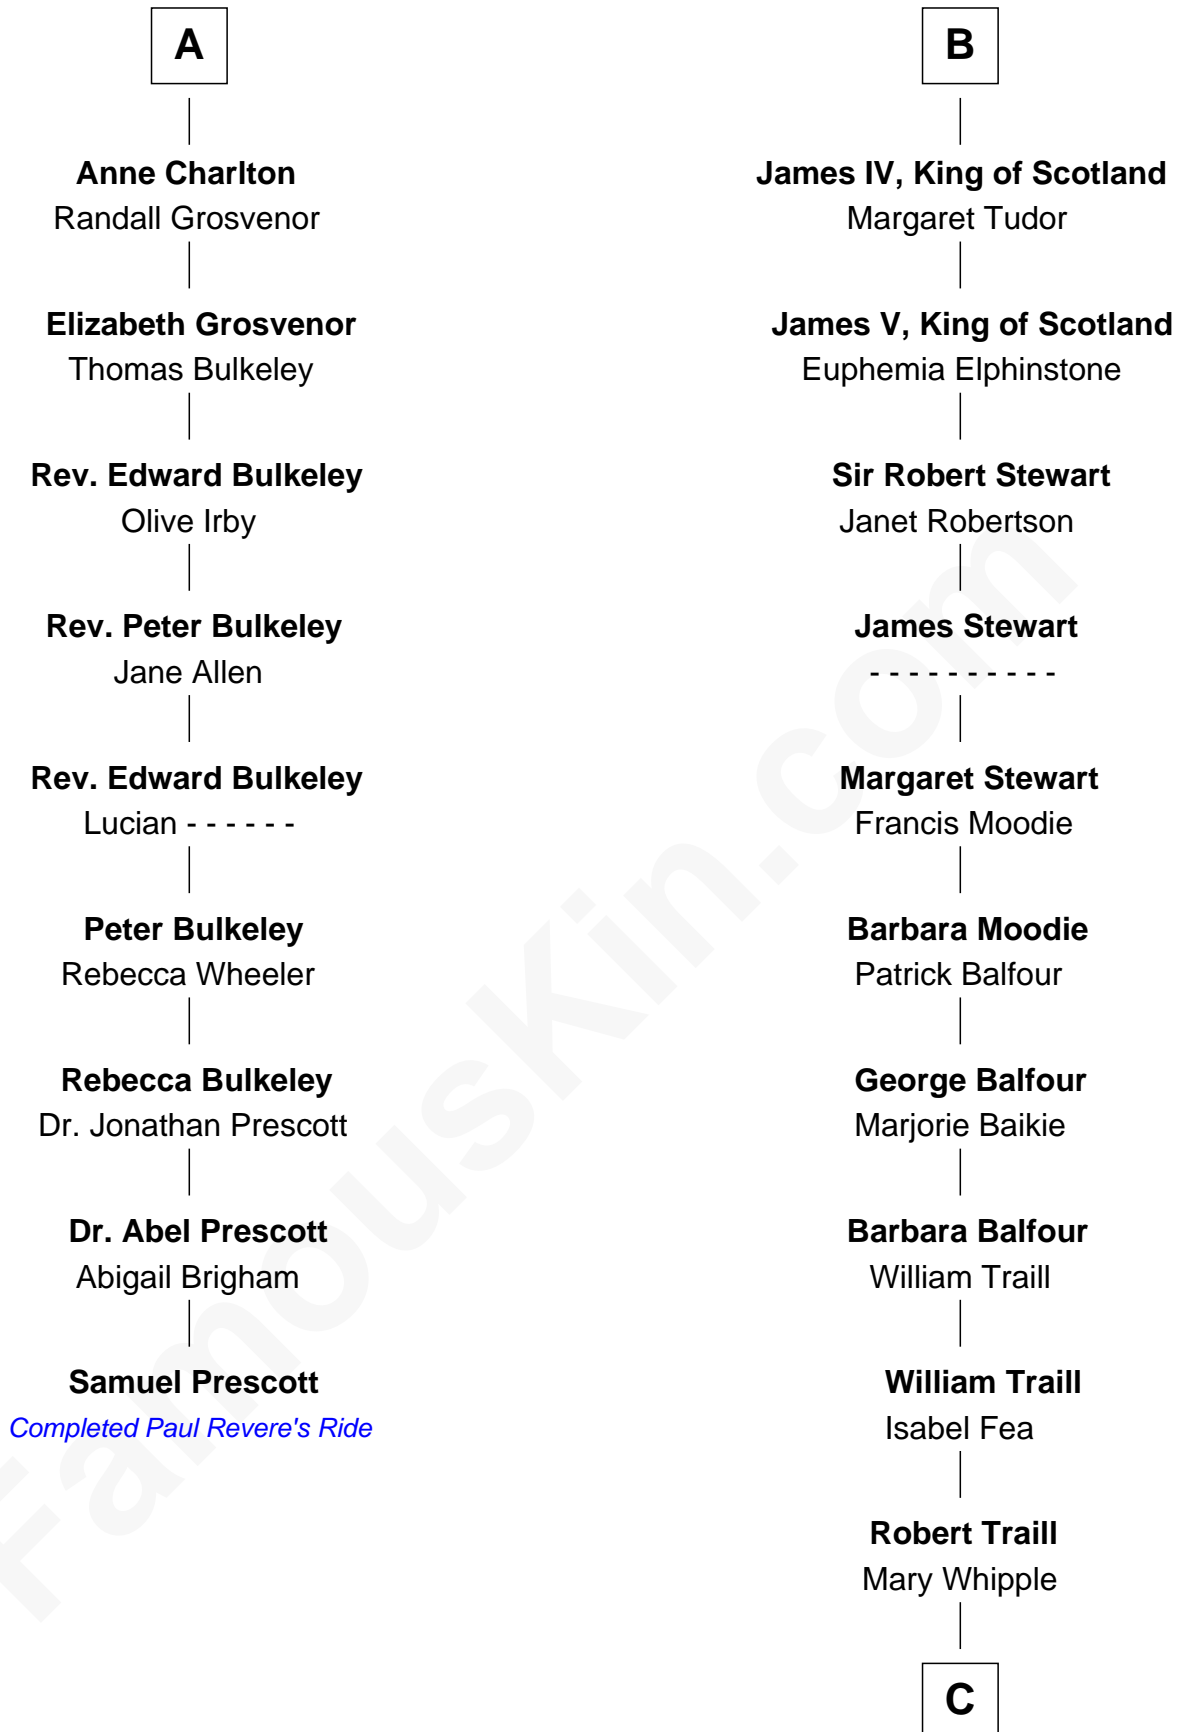

FamousKin.com

Relationship Chart of

Samuel Prescott

Completed Paul Revere's Midnight Ride

15th cousin 4 times removed of

James Russell Lowell

American "Fireside" Poet

Sir Alan la Zouche
Eleanor de Segrave