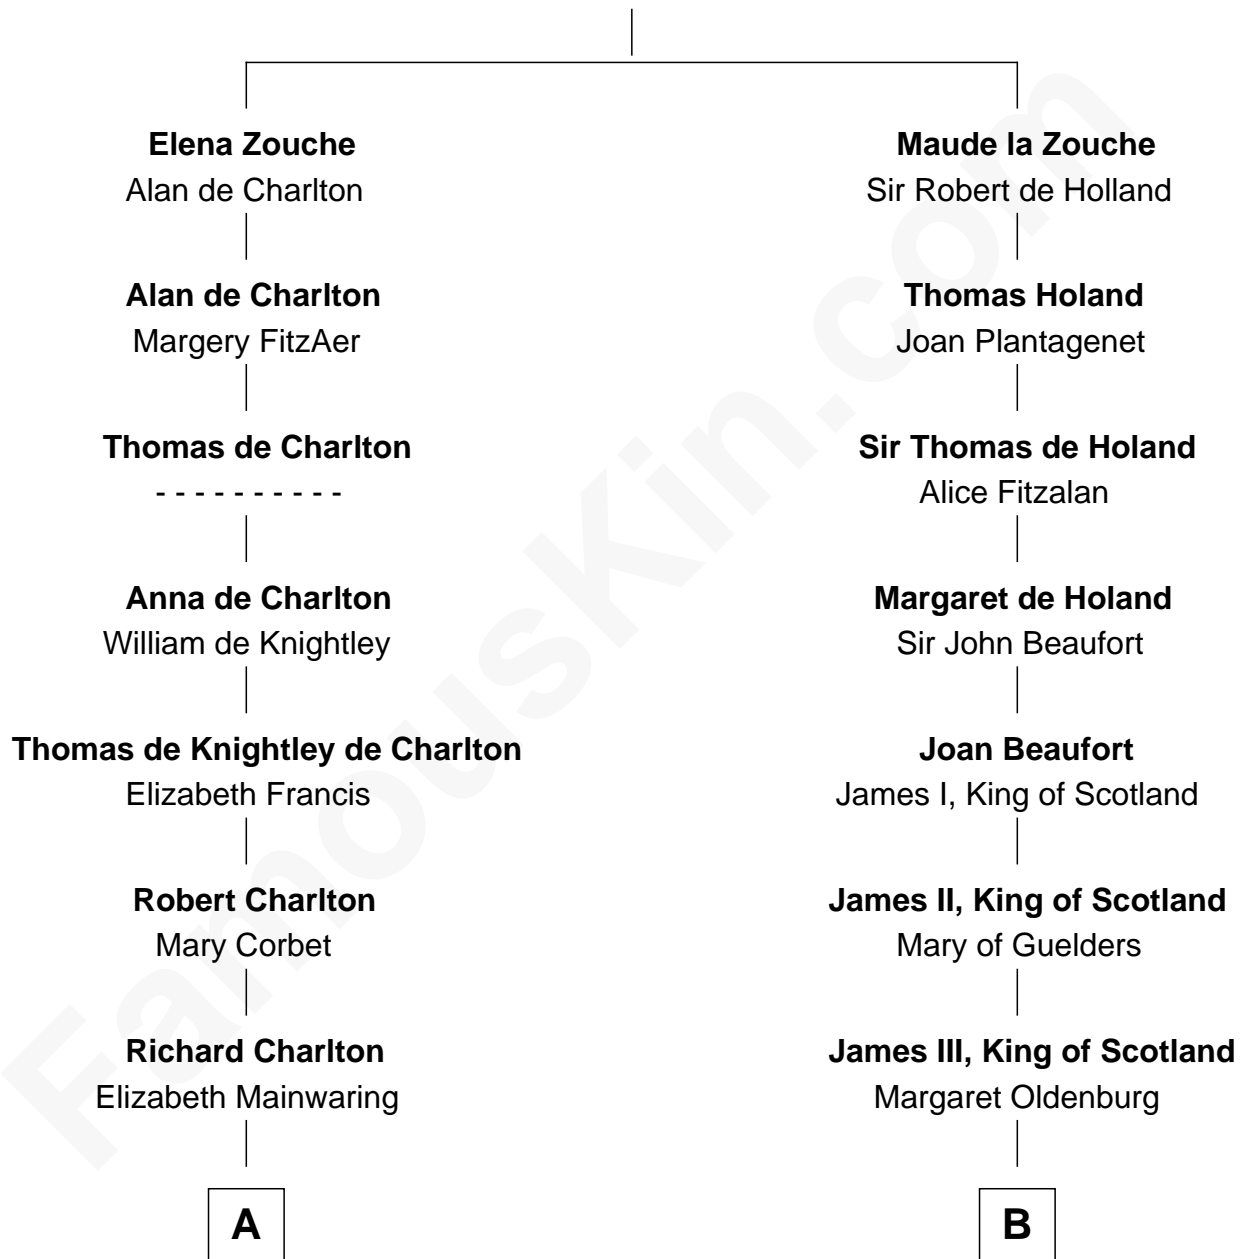

FamousKin.com

Relationship Chart of

Samuel Prescott

Completed Paul Revere's Midnight Ride

15th cousin 4 times removed of

James Russell Lowell

American "Fireside" Poet

Sir Alan la Zouche
Eleanor de Segrave