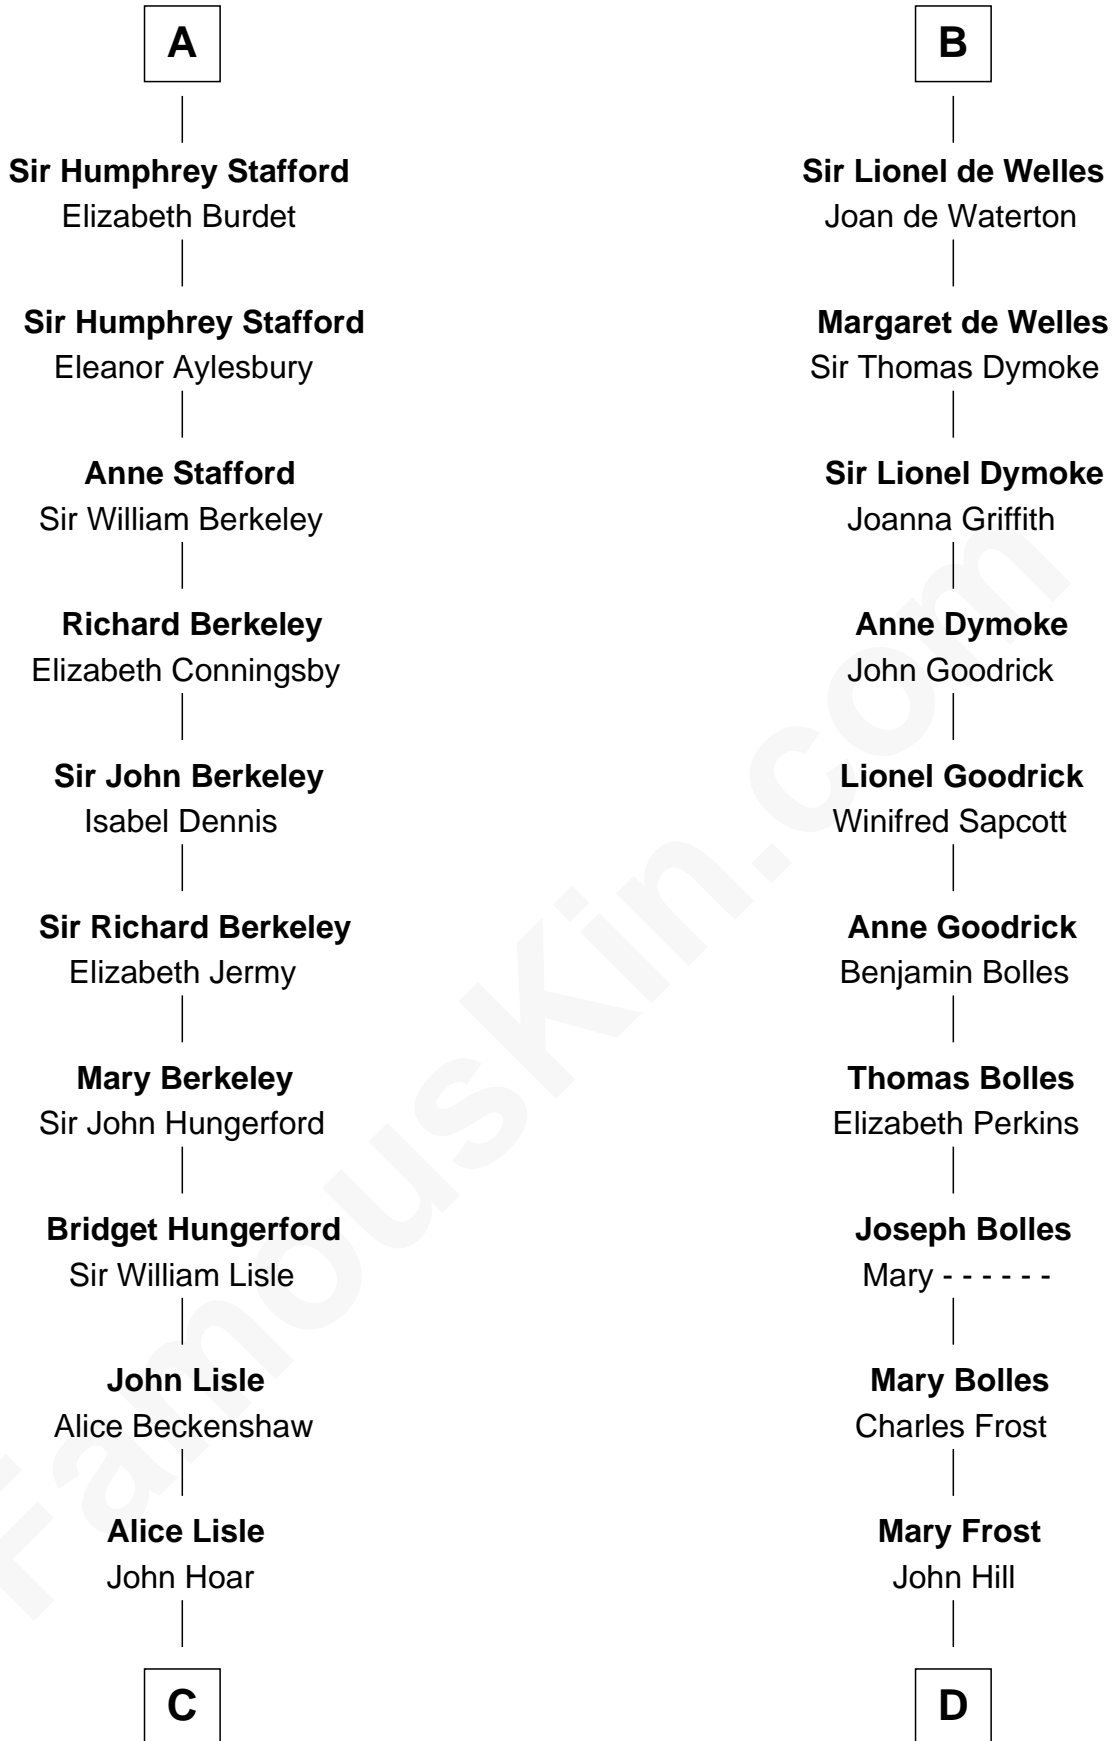

FamousKin.com Relationship Chart of

Samuel Prescott

Completed Paul Revere's Midnight Ride

20th cousin of

Ichabod Goodwin

27th Governor of New Hampshire

C

Elizabeth Hoar
Jonathan Prescott

Dr. Jonathan Prescott
Rebecca Bulkeley

Dr. Abel Prescott
Abigail Brigham

Samuel Prescott
Completed Paul Revere's Ride

D

Elisha Hill
Mary Plaisted

Hannah Hill
Dominicus Goodwin

Samuel Goodwin
Anna Thompson Gerrish

Ichabod Goodwin
27th Governor of New Hampshire