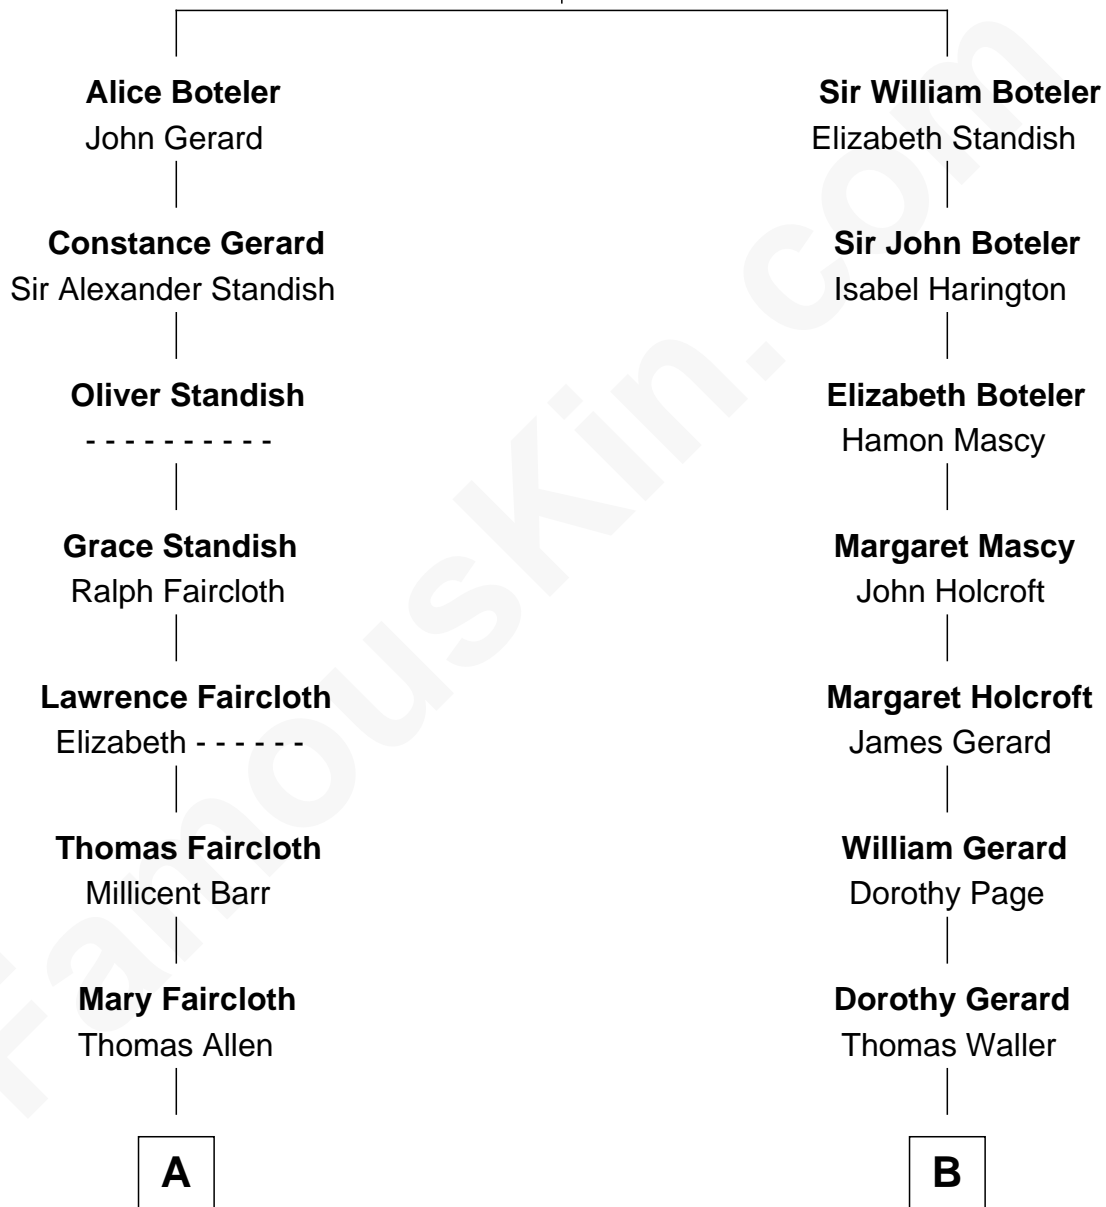

Sir John Boteler

Alice Plumpton