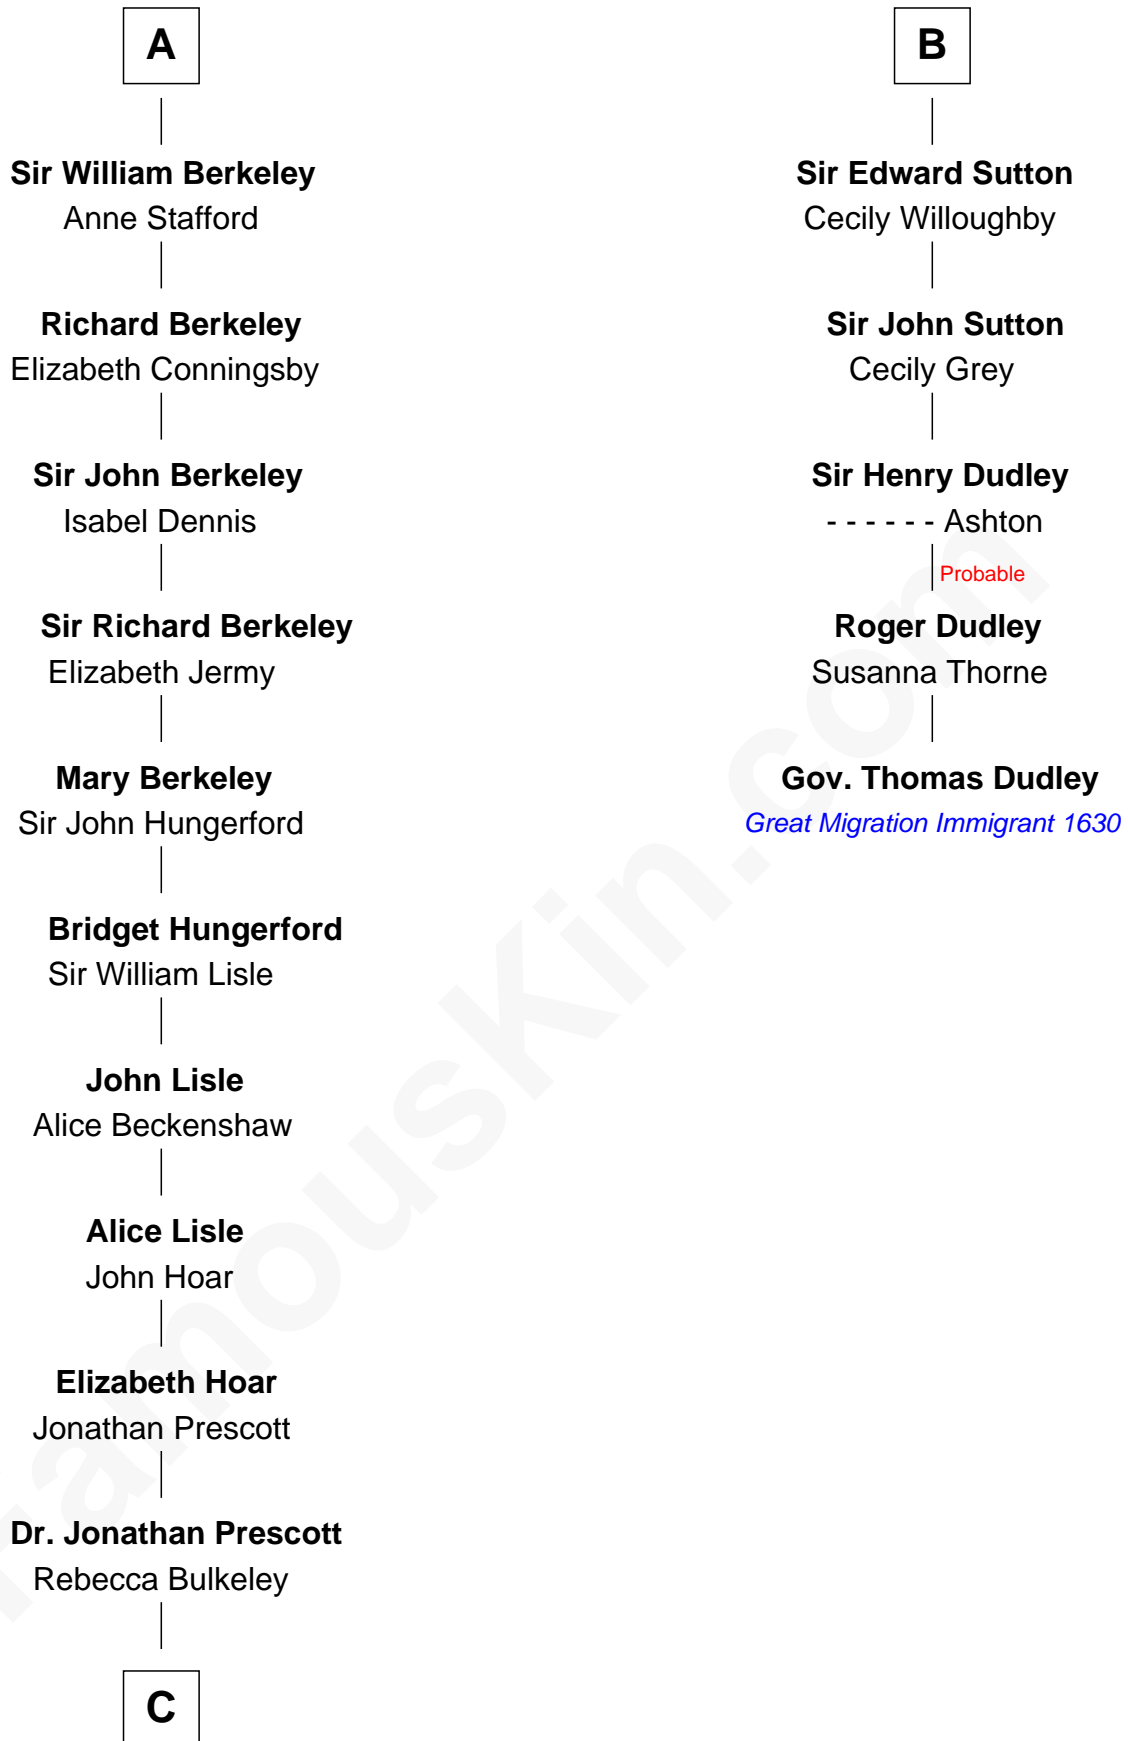

## Relationship Chart of

### Samuel Prescott

Completed Paul Revere's Midnight Ride

11th cousin 7 times removed of

### Gov. Thomas Dudley

(1576 - 1653) Great Migration Immigrant 1630

**Sir Richard FitzRoy**

Rose de Dover

**C**

—  
**Dr. Abel Prescott**

Abigail Brigham

—  
**Samuel Prescott**

*Completed Paul Revere's Ride*

FamousKin.com