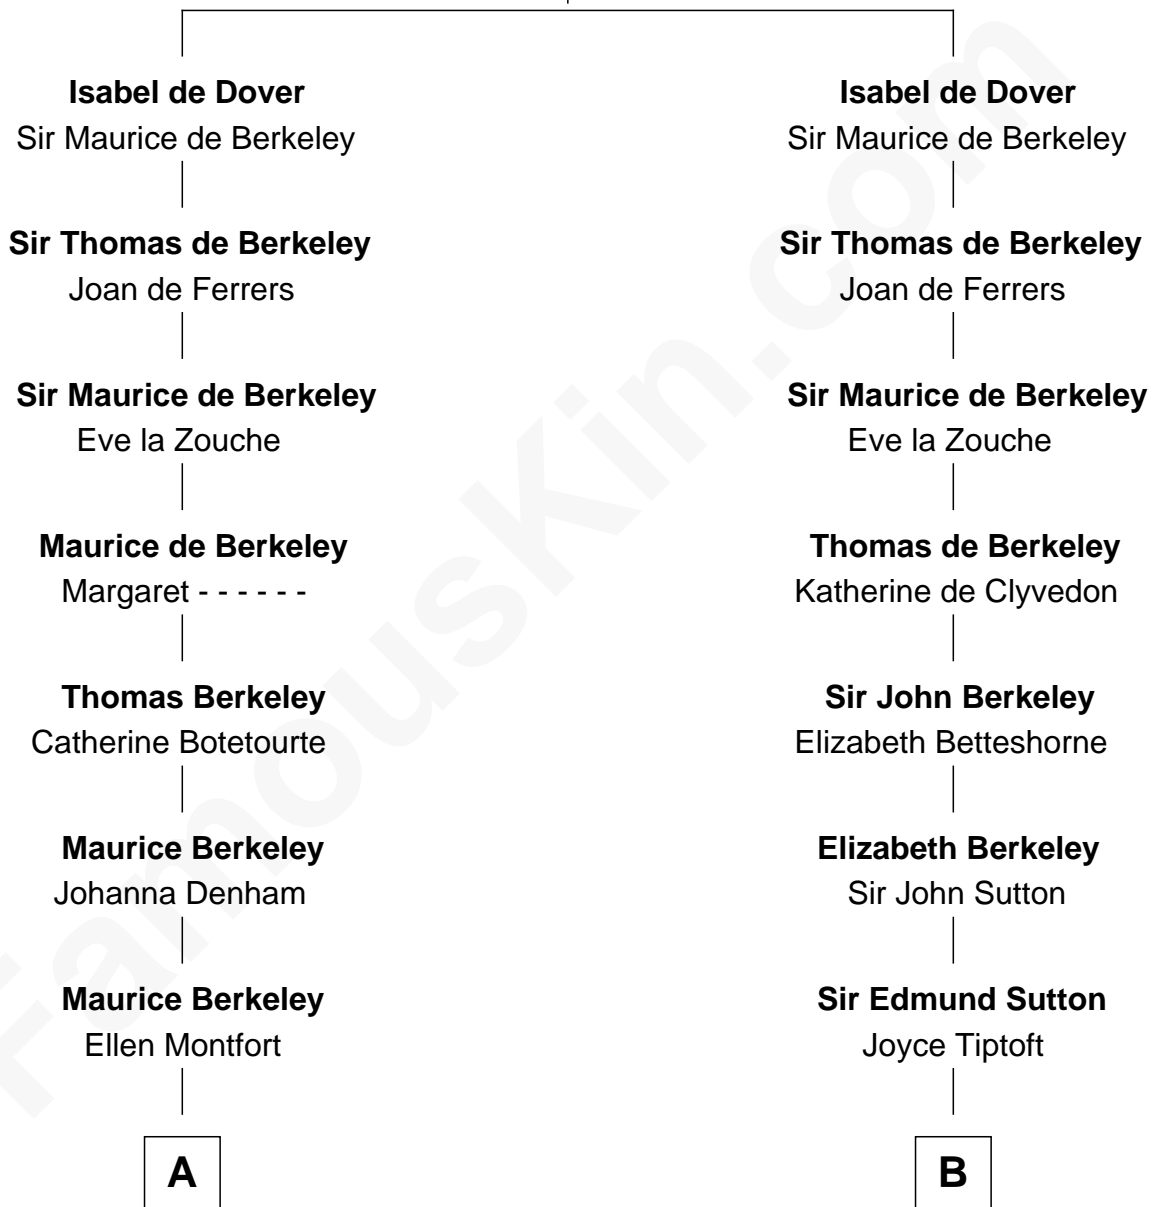

## Relationship Chart of

### Samuel Prescott

Completed Paul Revere's Midnight Ride

11th cousin 7 times removed of

### Gov. Thomas Dudley

(1576 - 1653) Great Migration Immigrant 1630

**Sir Richard FitzRoy**

Rose de Dover

**C**

—  
**Dr. Abel Prescott**

Abigail Brigham

—  
**Samuel Prescott**