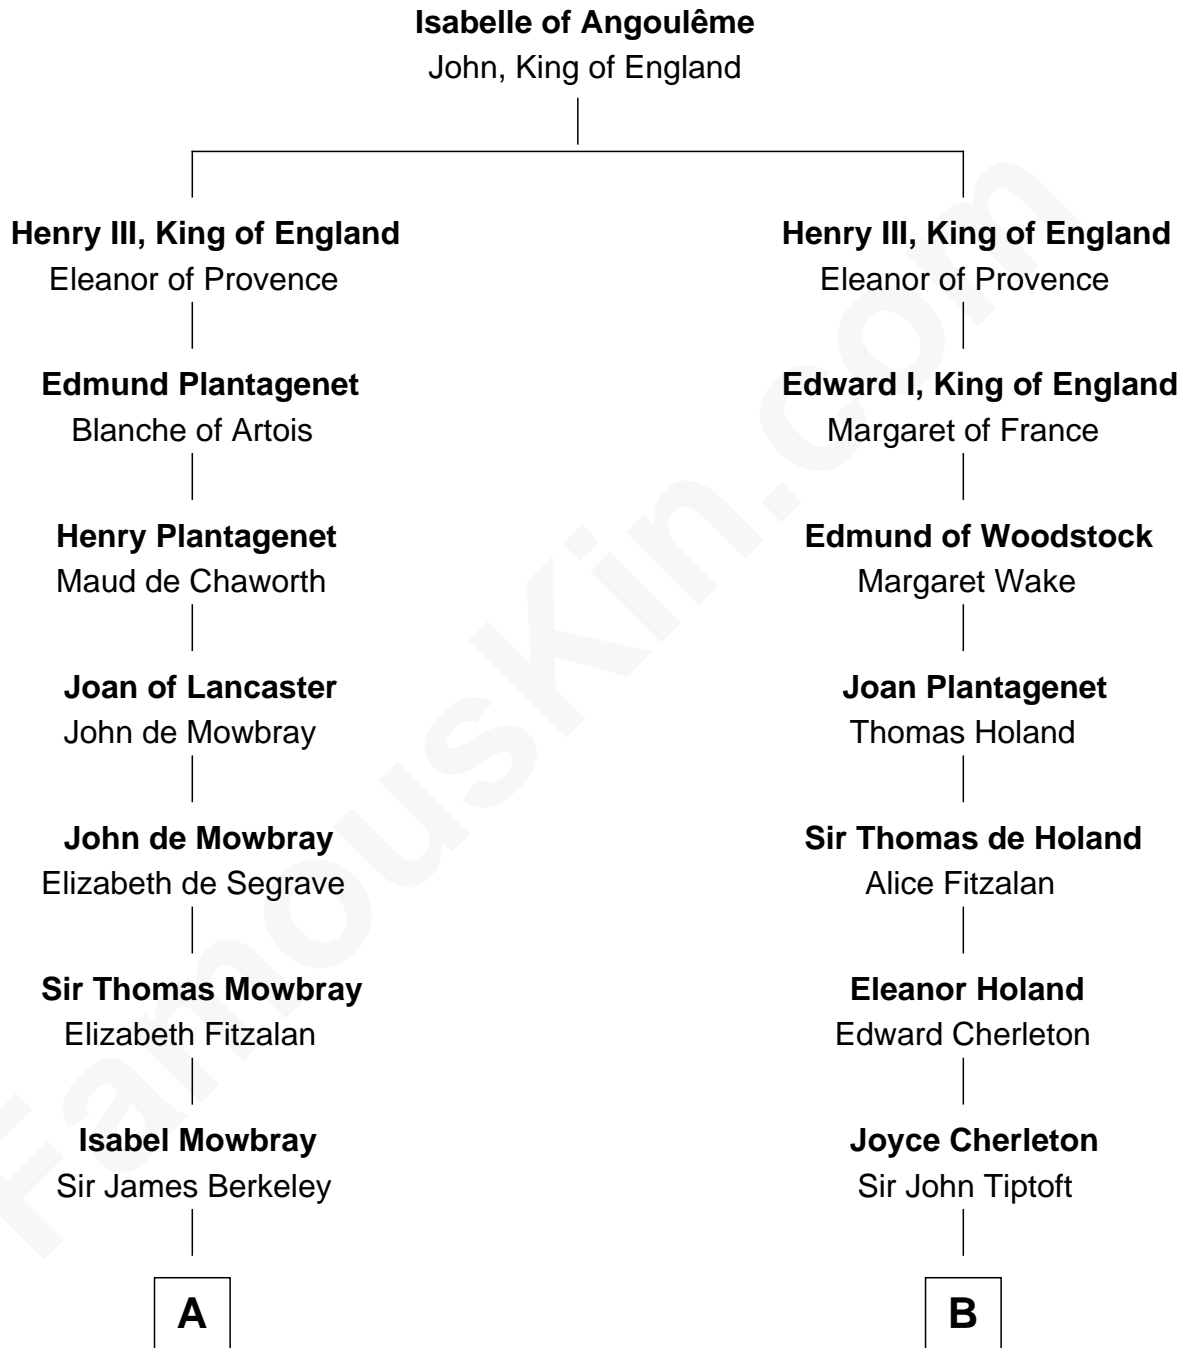

FamousKin.com

Relationship Chart of

Samuel Prescott

Completed Paul Revere's Midnight Ride

12th cousin 6 times removed of

Gov. Thomas Dudley

(1576 - 1653) Great Migration Immigrant 1630

C

—
Dr. Abel Prescott

Abigail Brigham

—
Samuel Prescott

Completed Paul Revere's Ride

FamousKin.com