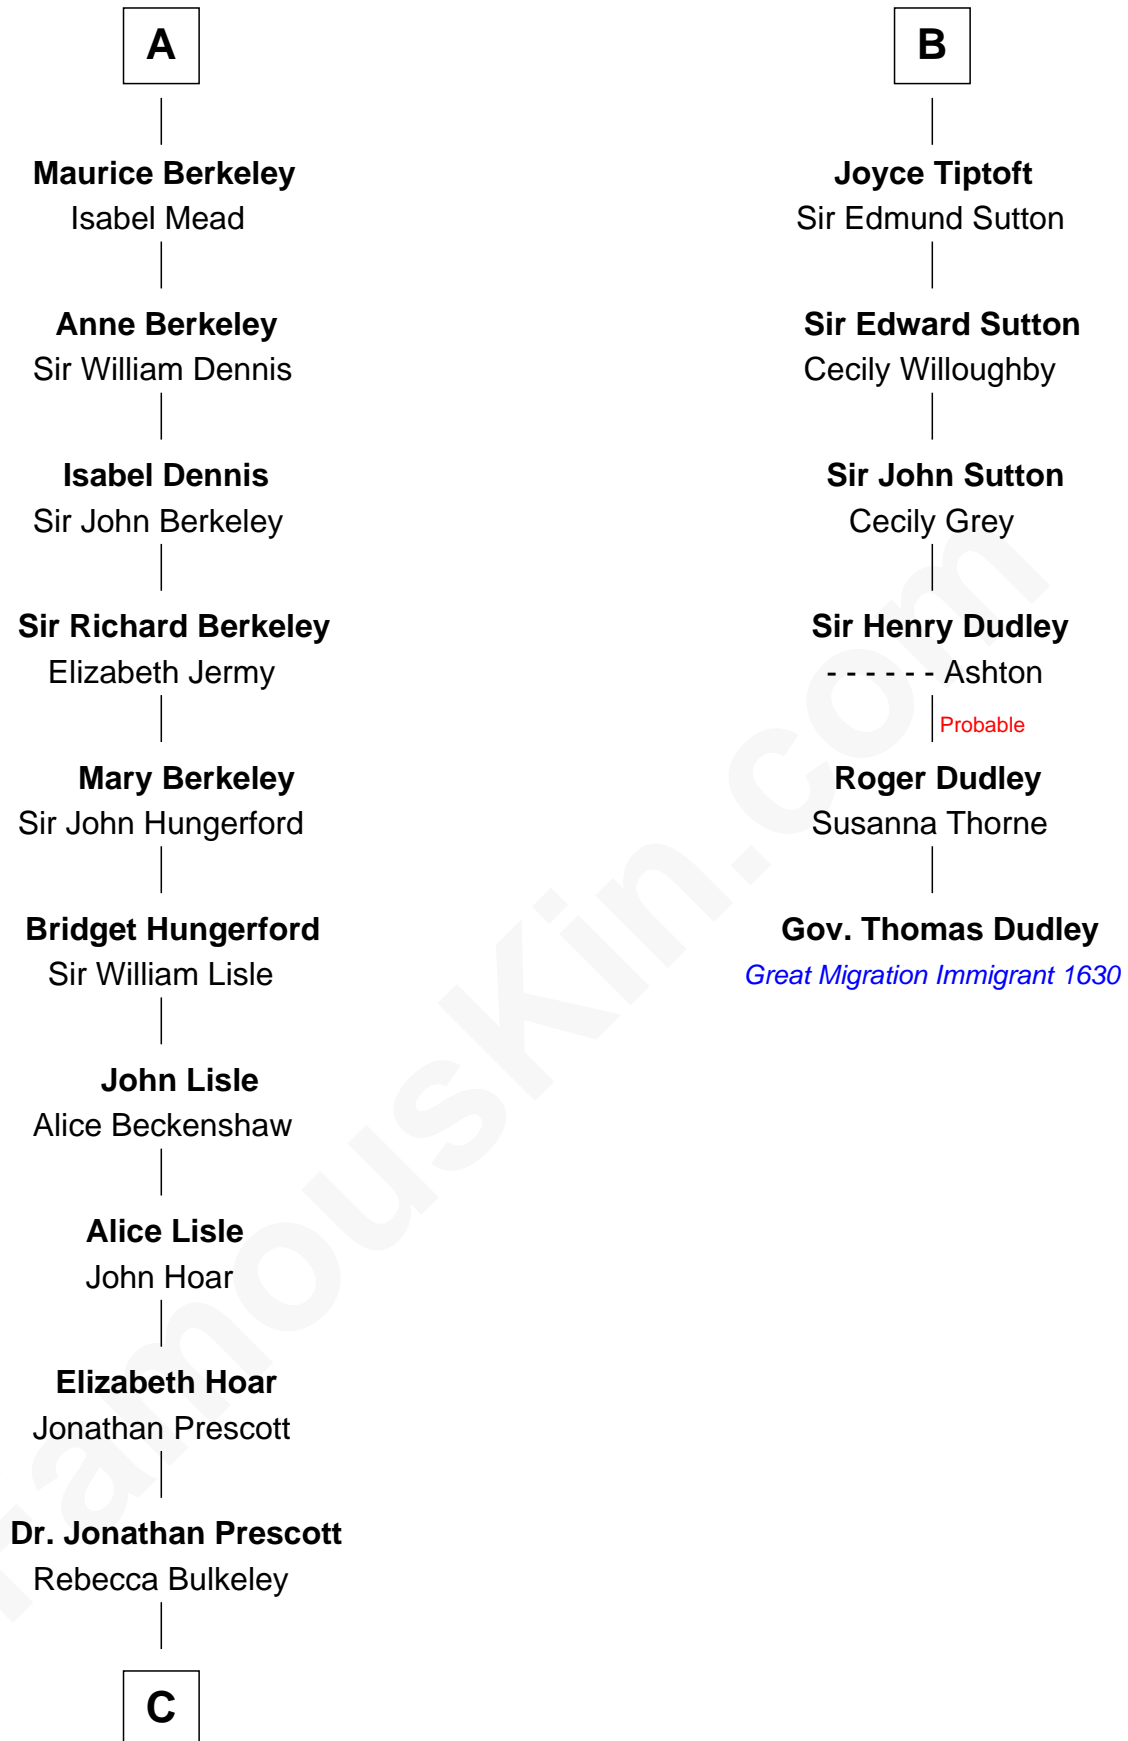

FamousKin.com

Relationship Chart of

Samuel Prescott

Completed Paul Revere's Midnight Ride

12th cousin 6 times removed of

Gov. Thomas Dudley

(1576 - 1653) Great Migration Immigrant 1630

C

—
Dr. Abel Prescott

Abigail Brigham

—
Samuel Prescott

Completed Paul Revere's Ride

FamousKin.com