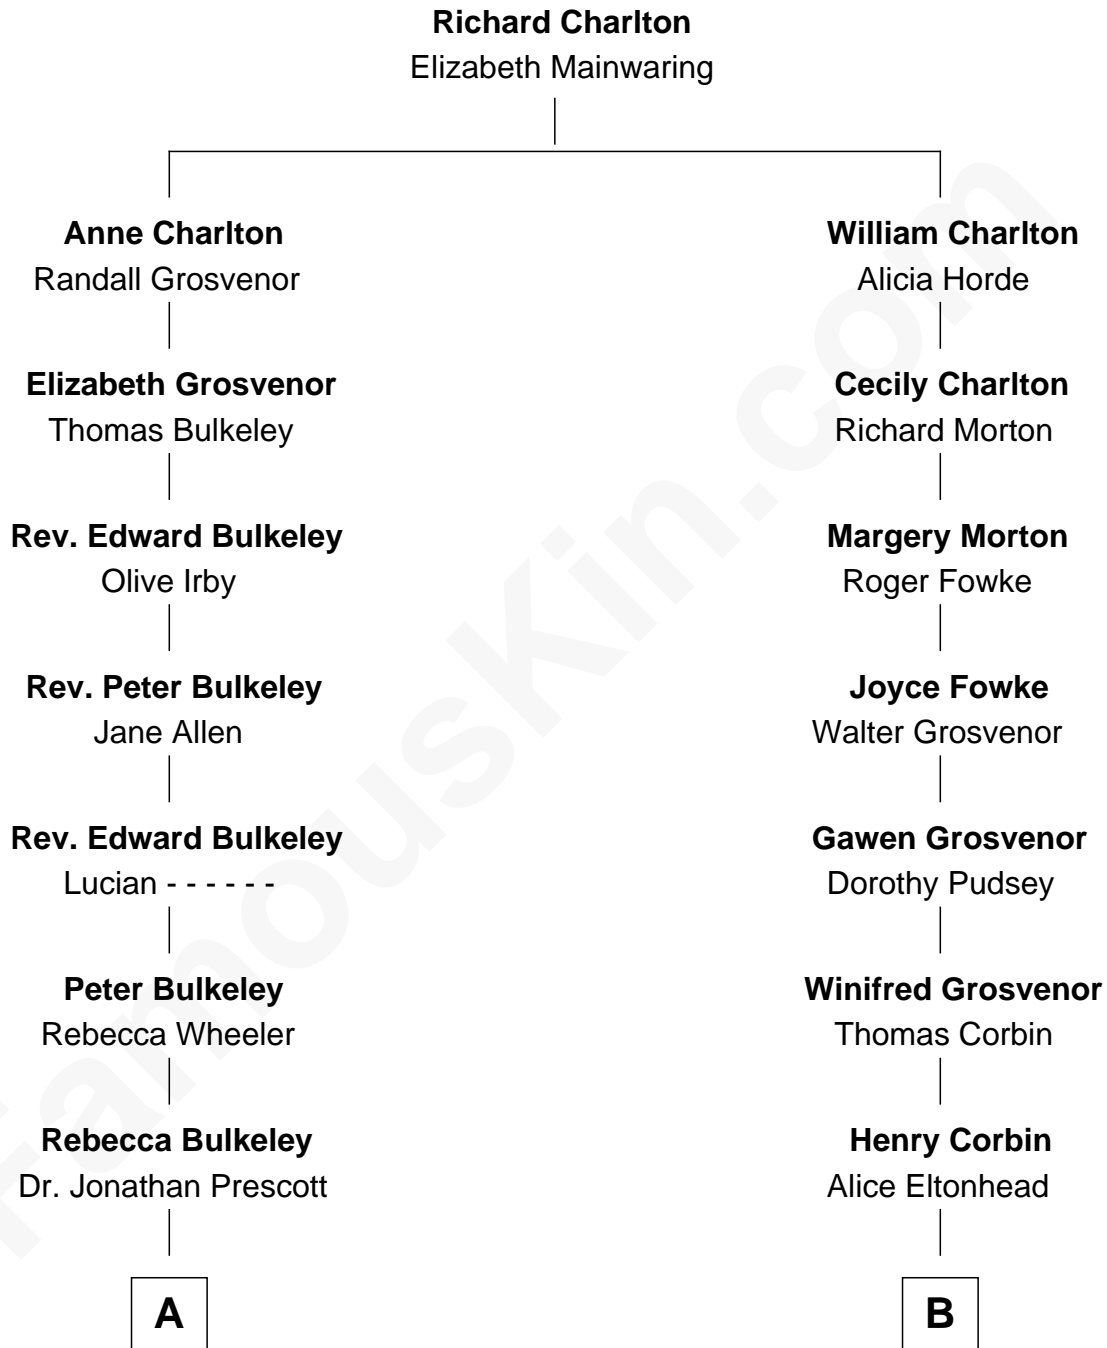

FamousKin.com

Relationship Chart of

Samuel Prescott

Completed Paul Revere's Midnight Ride

8th cousin 1 time removed of

Richard Henry Lee

Signer of the Declaration of Independence