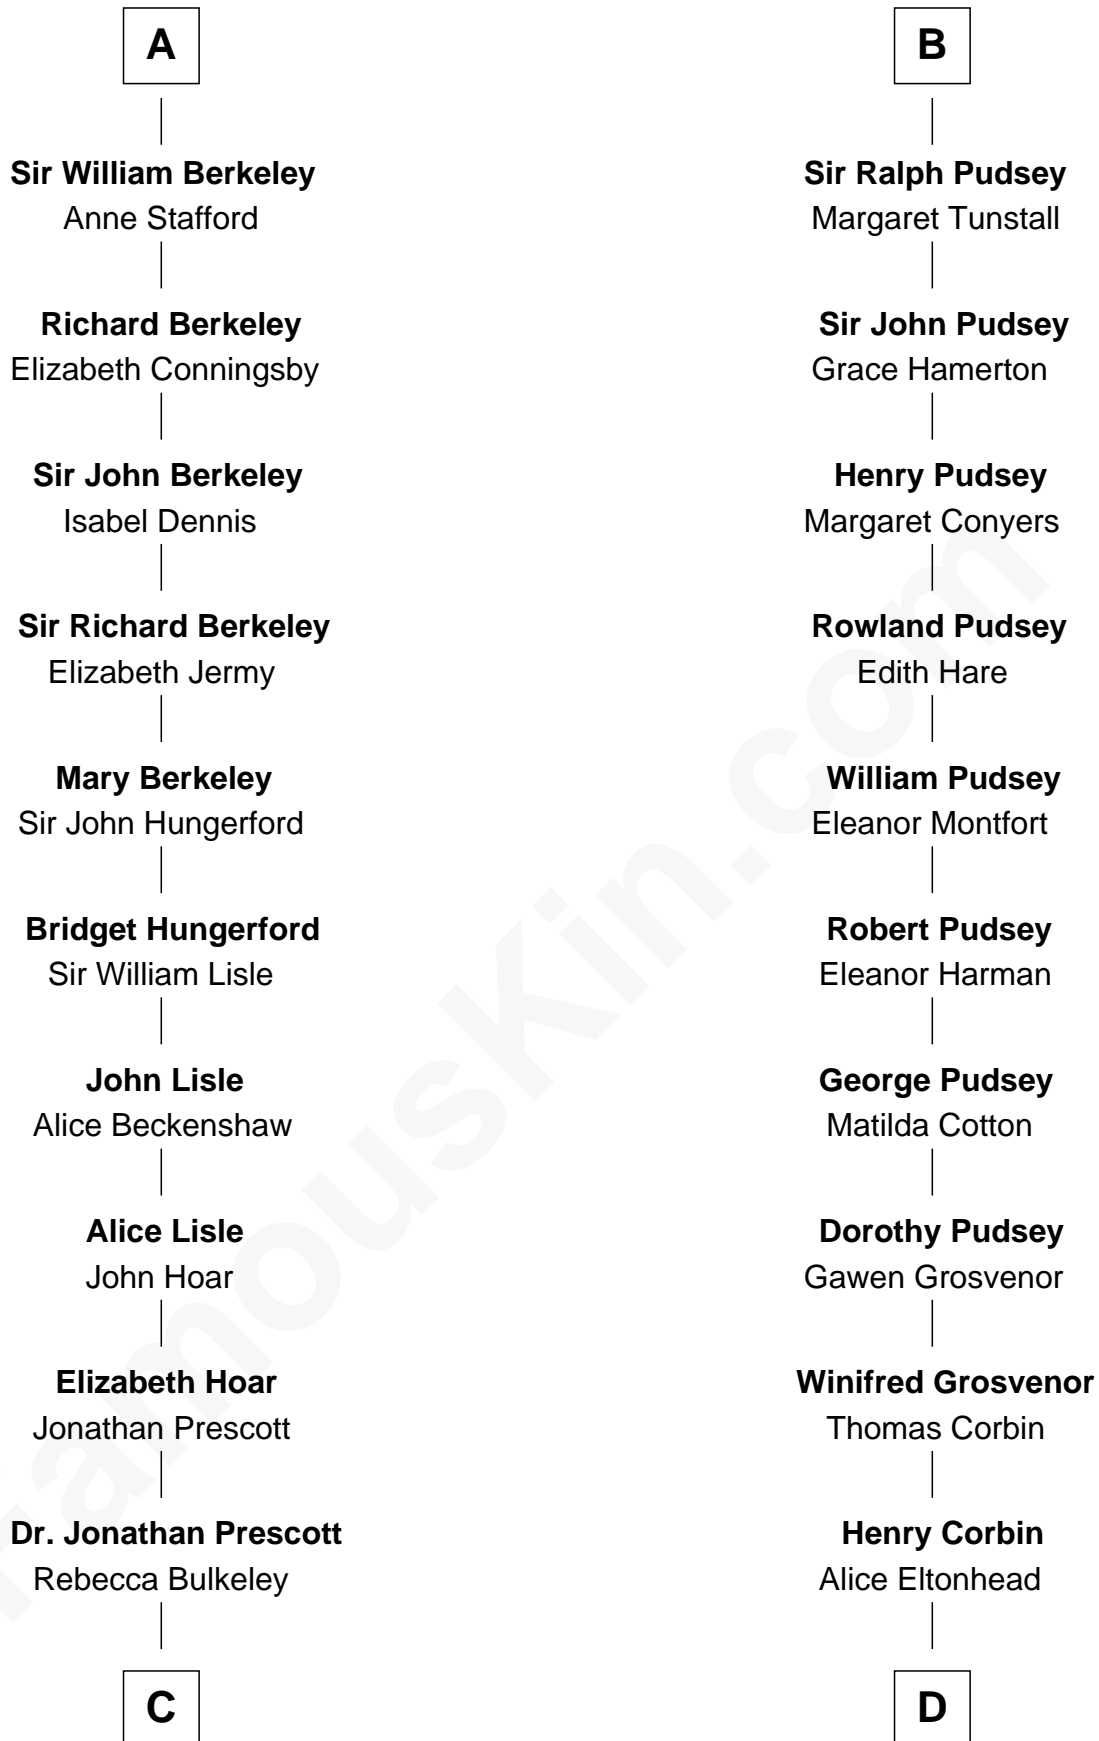

### Samuel Prescott

*Completed Paul Revere's Midnight Ride*

18th cousin 1 time removed of

### Richard Henry Lee

*Signer of the Declaration of Independence*

**Sir Richard FitzRoy**

Rose de Dover

**C**

**Dr. Abel Prescott**

Abigail Brigham

**Samuel Prescott**