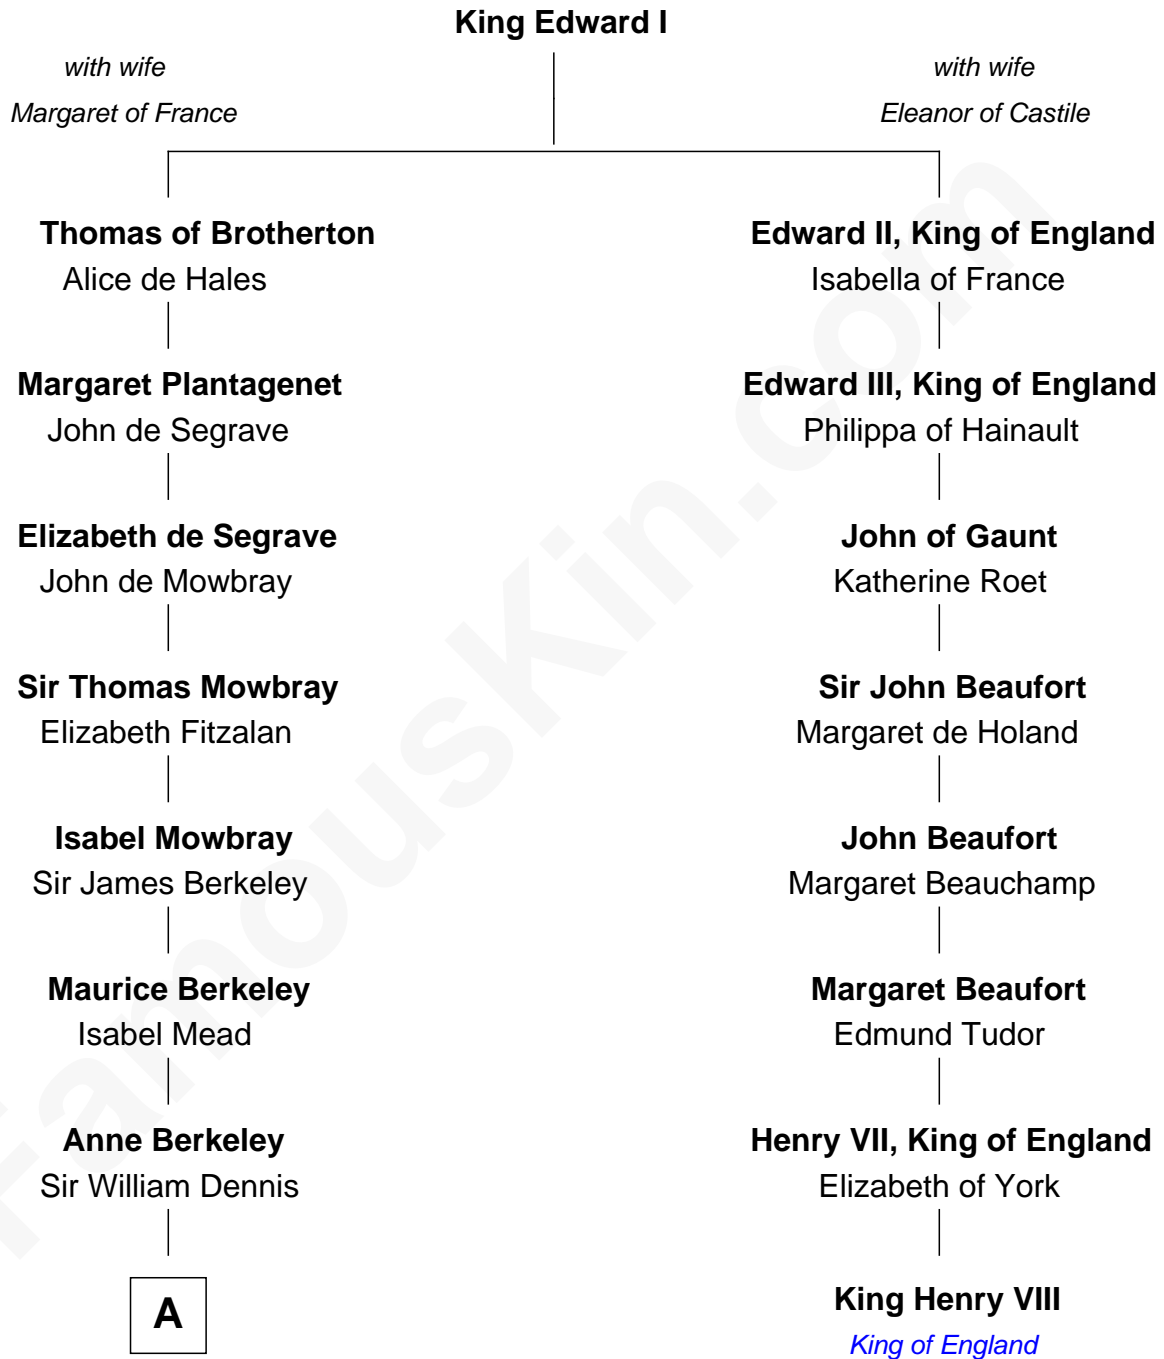

# FamousKin.com

## Relationship Chart of

### Samuel Prescott

Completed Paul Revere's Midnight Ride

7th cousin 9 times removed of

**King Henry VIII**  
*King of England*

**A**

**Isabel Dennis**

Sir John Berkeley

**Sir Richard Berkeley**