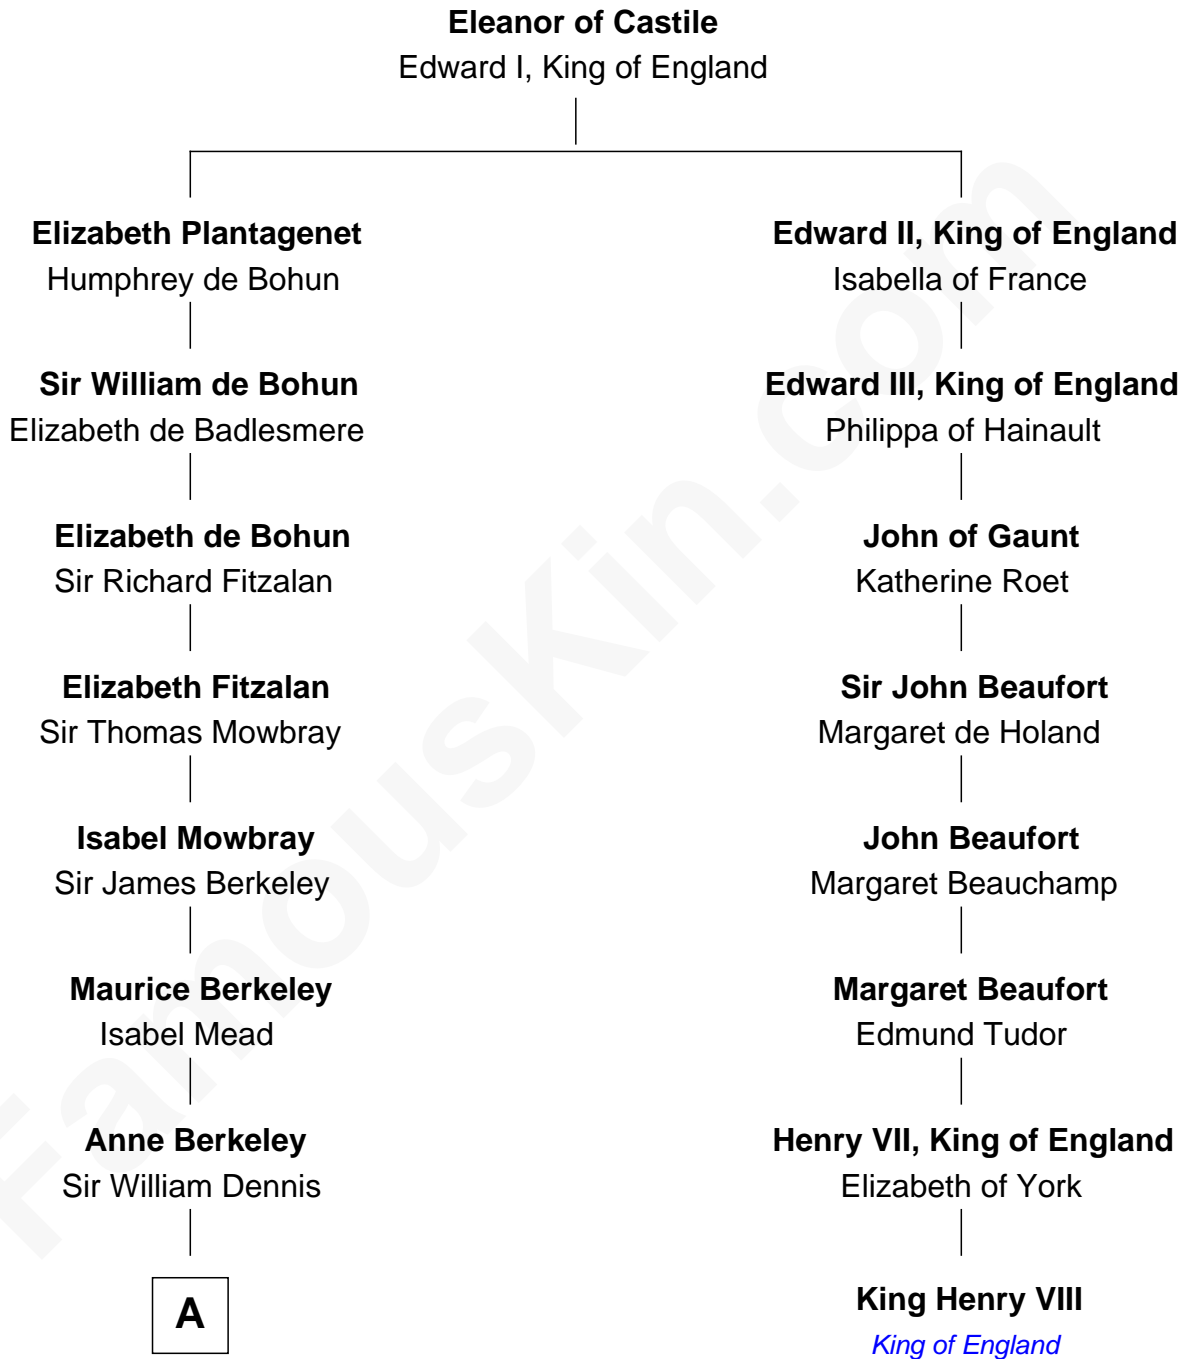

# FamousKin.com

## Relationship Chart of

### Samuel Prescott

Completed Paul Revere's Midnight Ride

7th cousin 9 times removed of

**King Henry VIII**  
*King of England*

**A**

**Isabel Dennis**

Sir John Berkeley

**Sir Richard Berkeley**

Elizabeth Jermy

**Mary Berkeley**

Sir John Hungerford

**Bridget Hungerford**

Sir William Lisle

**John Lisle**

Alice Beckenshaw

**Alice Lisle**