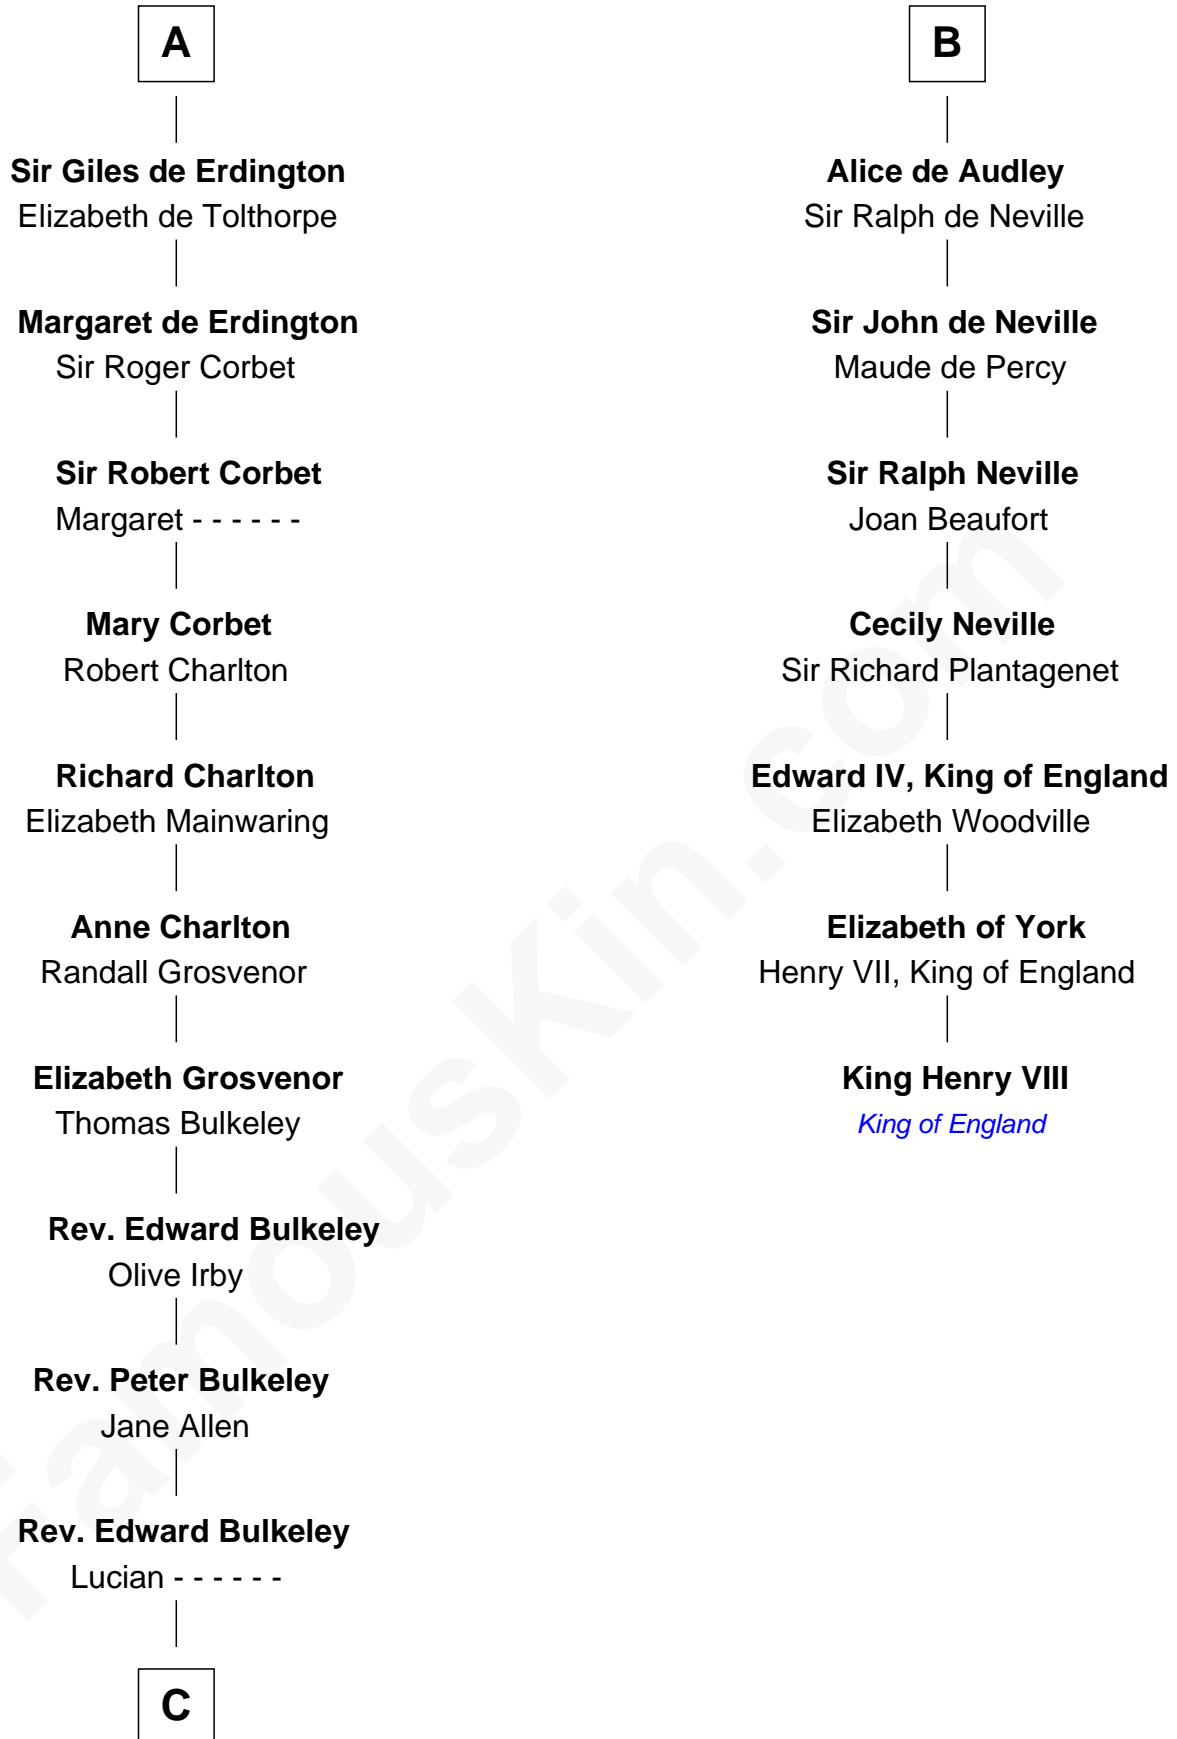

## Relationship Chart of

### Samuel Prescott

*Completed Paul Revere's Midnight Ride*

13th cousin 7 times removed of

**King Henry VIII**  
*King of England*

**C**

**Peter Bulkeley**  
Rebecca Wheeler

**Rebecca Bulkeley**  
Dr. Jonathan Prescott