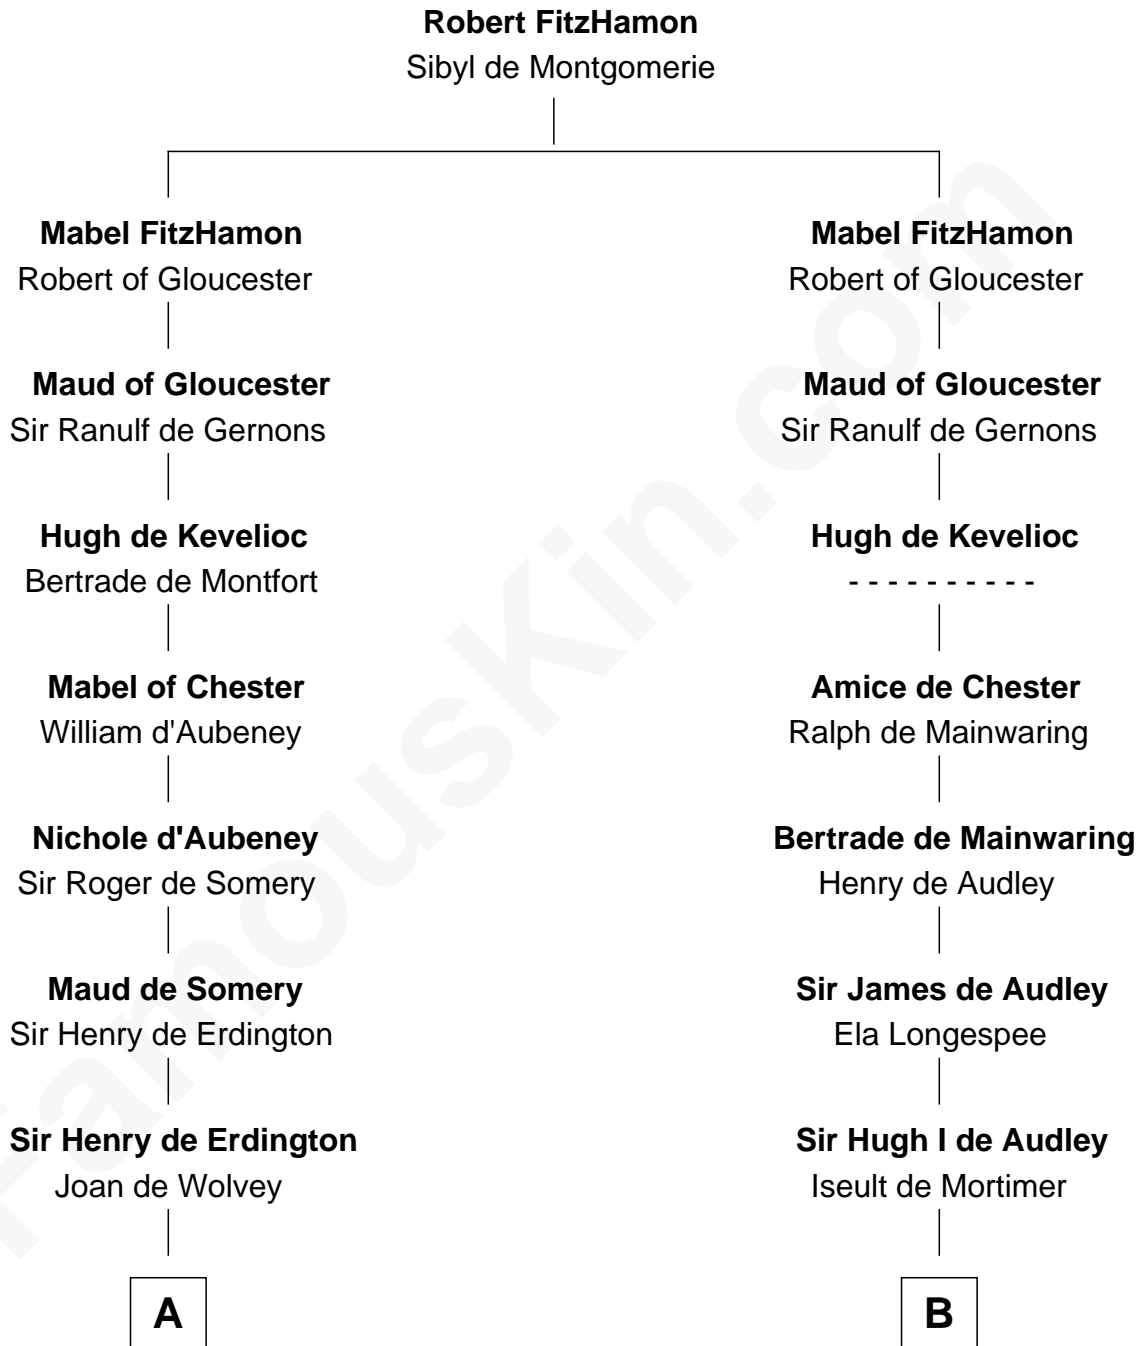

# FamousKin.com

## Relationship Chart of

### Samuel Prescott

*Completed Paul Revere's Midnight Ride*

13th cousin 7 times removed of

**King Henry VIII**  
*King of England*

**C**

**Peter Bulkeley**  
Rebecca Wheeler

**Rebecca Bulkeley**  
Dr. Jonathan Prescott