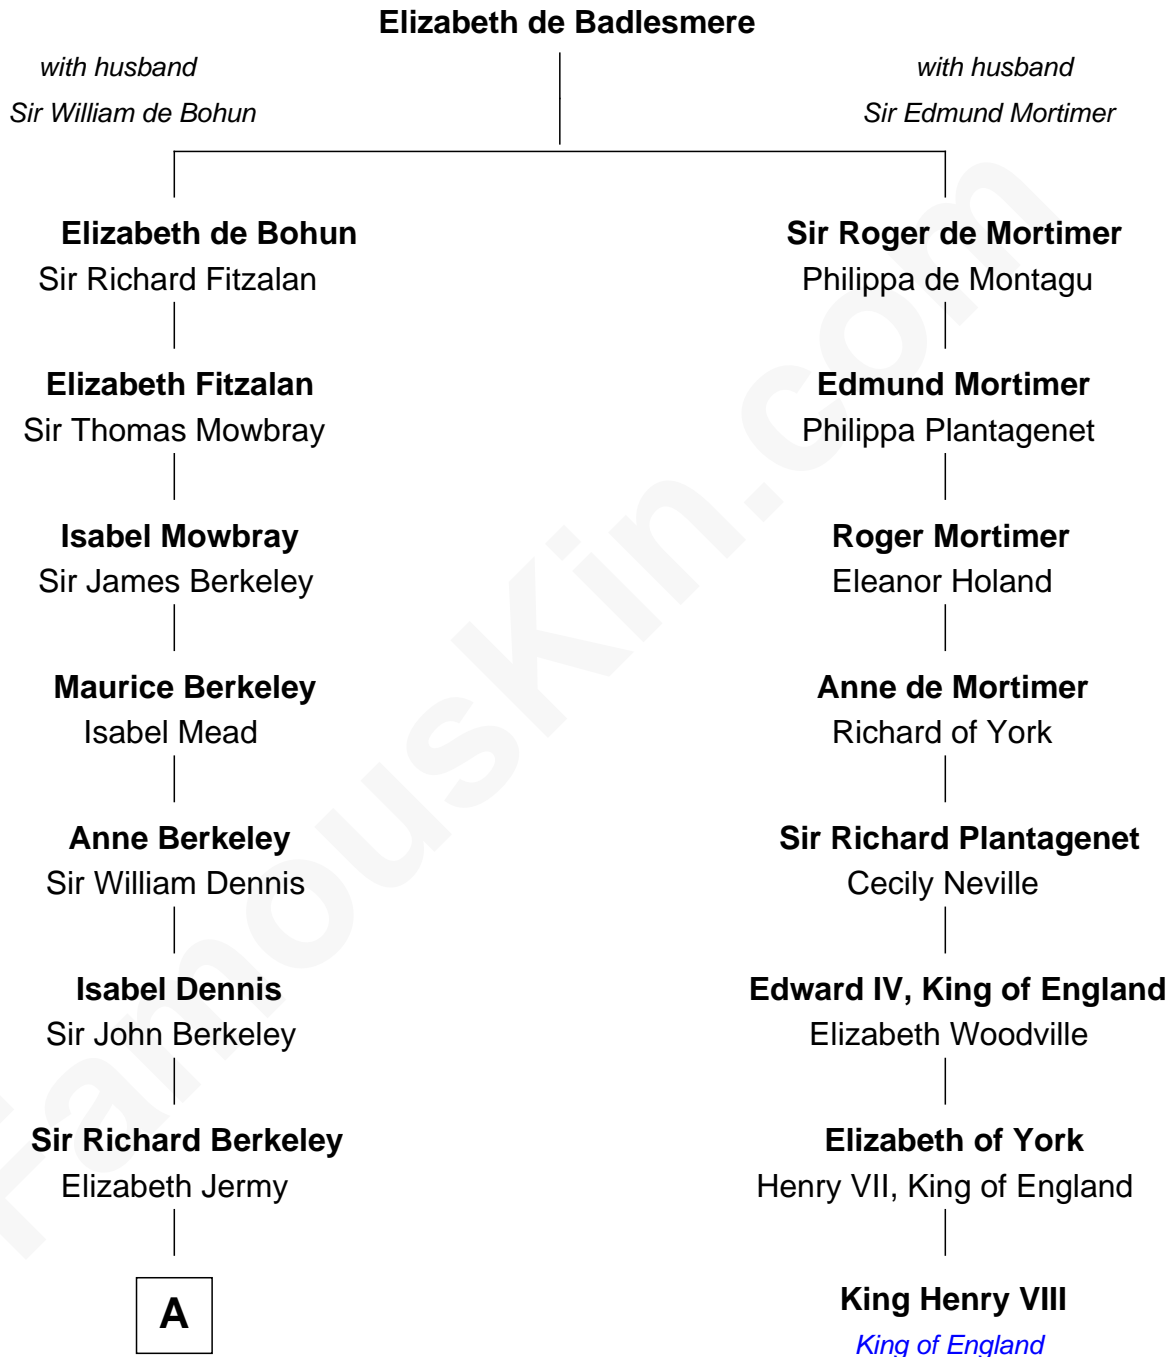

FamousKin.com

Relationship Chart of

Samuel Prescott

Completed Paul Revere's Midnight Ride

7th cousin 7 times removed of

King Henry VIII
King of England

A

—
Mary Berkeley
Sir John Hungerford

—
Bridget Hungerford
Sir William Lisle

—
John Lisle
Alice Beckenshaw

—
Alice Lisle
John Hoar

—
Elizabeth Hoar
Jonathan Prescott

—
Dr. Jonathan Prescott
Rebecca Bulkeley

—
Dr. Abel Prescott
Abigail Brigham

—
Samuel Prescott
Completed Paul Revere's Ride