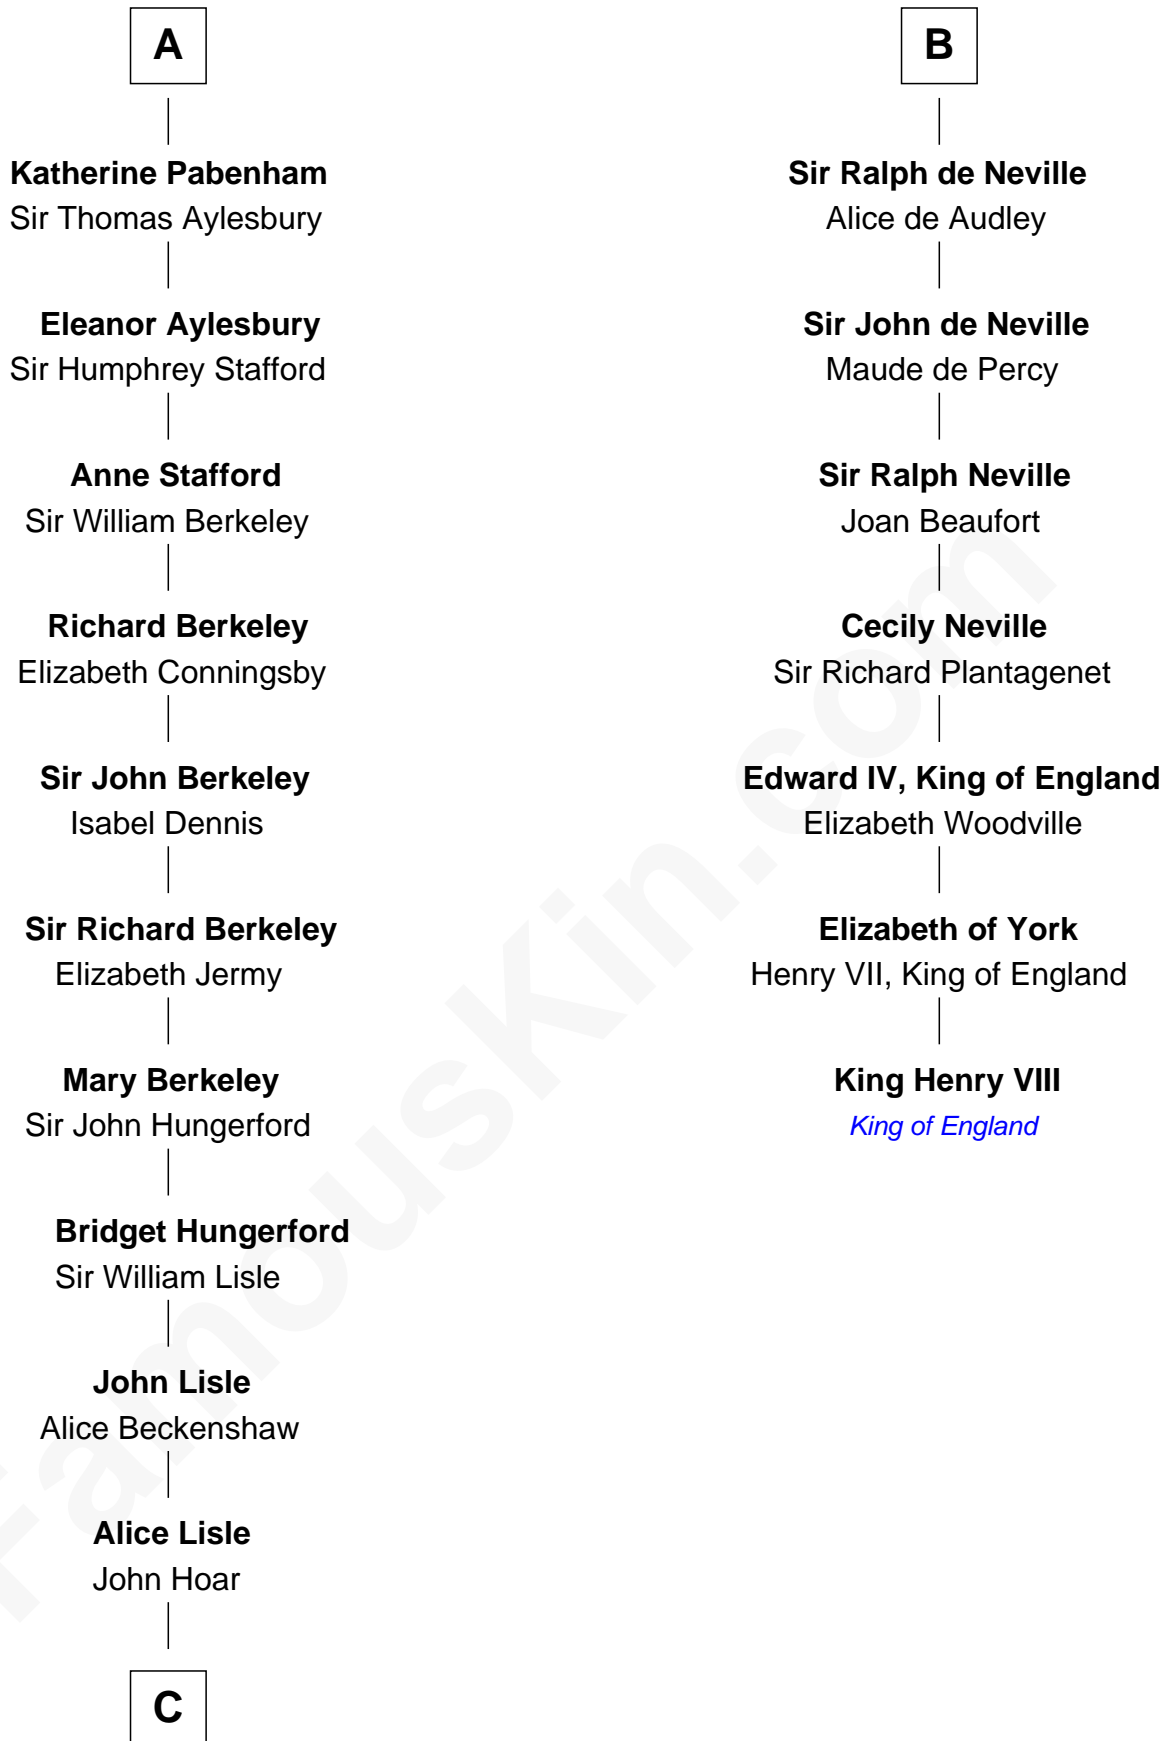

FamousKin.com

Relationship Chart of

Samuel Prescott

Completed Paul Revere's Midnight Ride

13th cousin 7 times removed of

King Henry VIII
King of England

William I de Lancaster
Gundred de Warenne

William II de Lancaster
Hawise de Stuteville

Hawise de Lancaster
Gilbert FitzRoger

Hawise de Lancaster
Peter II de Brus

Agnes de Brus
Walter de Fauconberge

Anice de Fauconberge
Sir Nicholas Engaine

Sir John d'Engaine
Joan Peveral

Elizabeth d'Engaine
Sir Laurence de Pabenharn

A

Avice of Lancaster
Richard de Morville

Helena de Morville
Roland of Galloway

Alan of Galloway
Helen de l'Isle

Helen of Galloway
Sir Roger de Quincy

Ellen de Quincy
Alan la Zouche

Margery la Zouche
Robert FitzRoger

Euphemia de Clavering
Sir Ranulph de Neville

B

C

Elizabeth Hoar
Jonathan Prescott

Dr. Jonathan Prescott
Rebecca Bulkeley

Dr. Abel Prescott
Abigail Brigham

Samuel Prescott
Completed Paul Revere's Ride

FamousKin.com