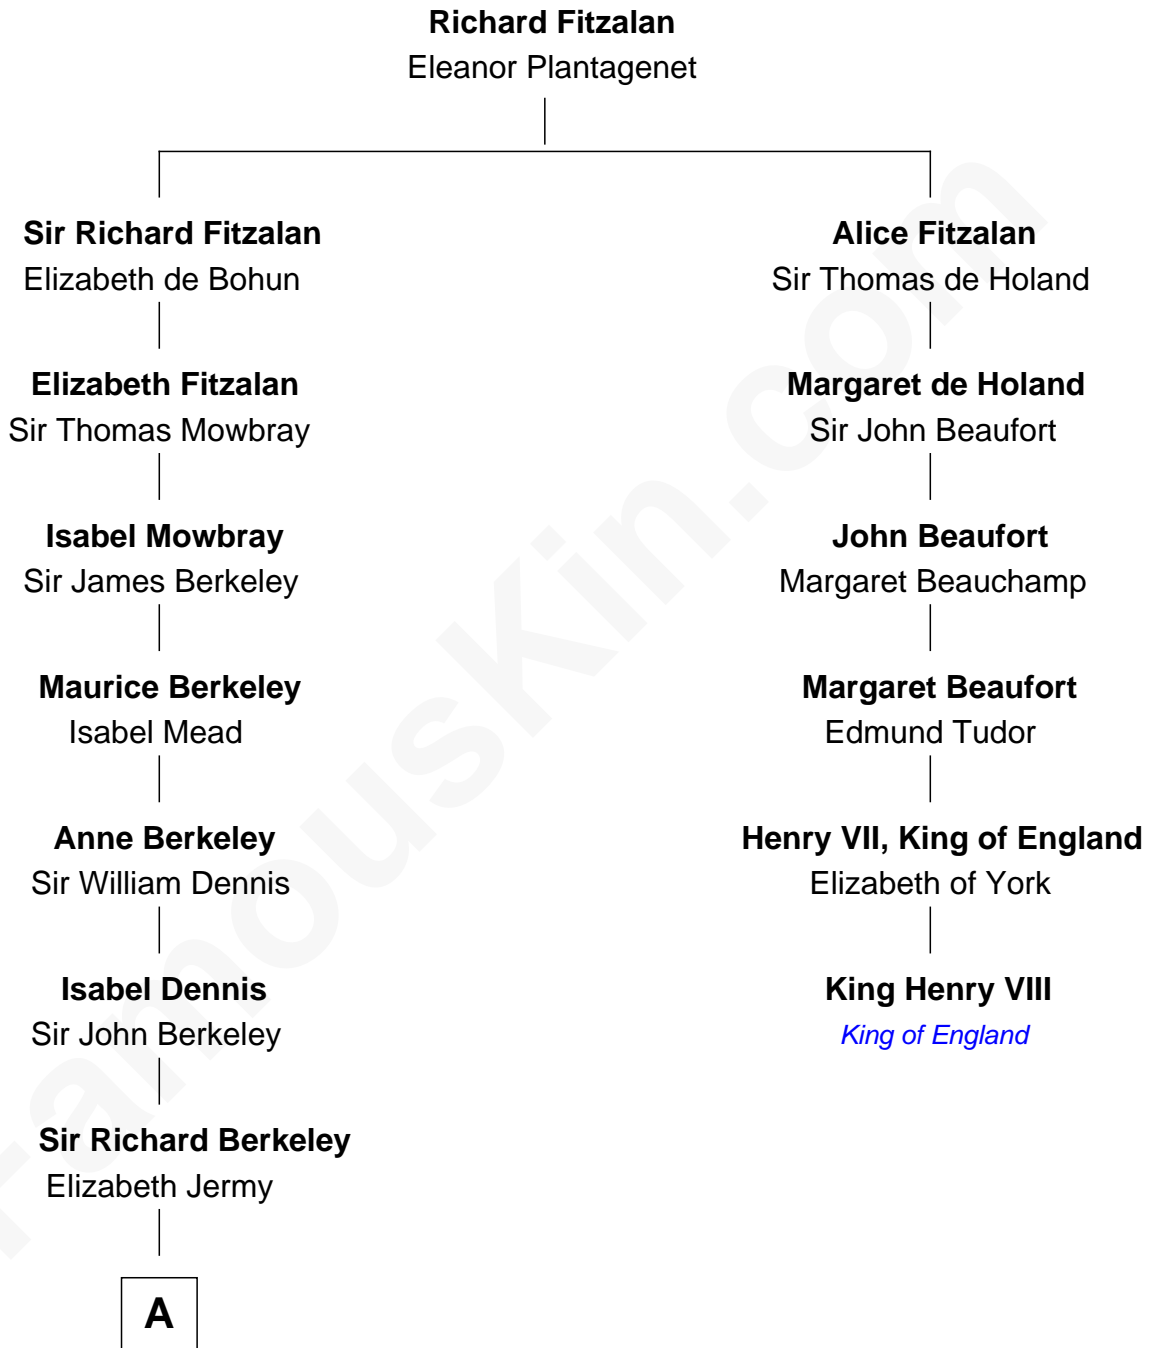

# FamousKin.com

## Relationship Chart of

### Samuel Prescott

*Completed Paul Revere's Midnight Ride*

5th cousin 9 times removed of

**King Henry VIII**  
*King of England*

**A**

—  
**Mary Berkeley**  
Sir John Hungerford

—  
**Bridget Hungerford**  
Sir William Lisle