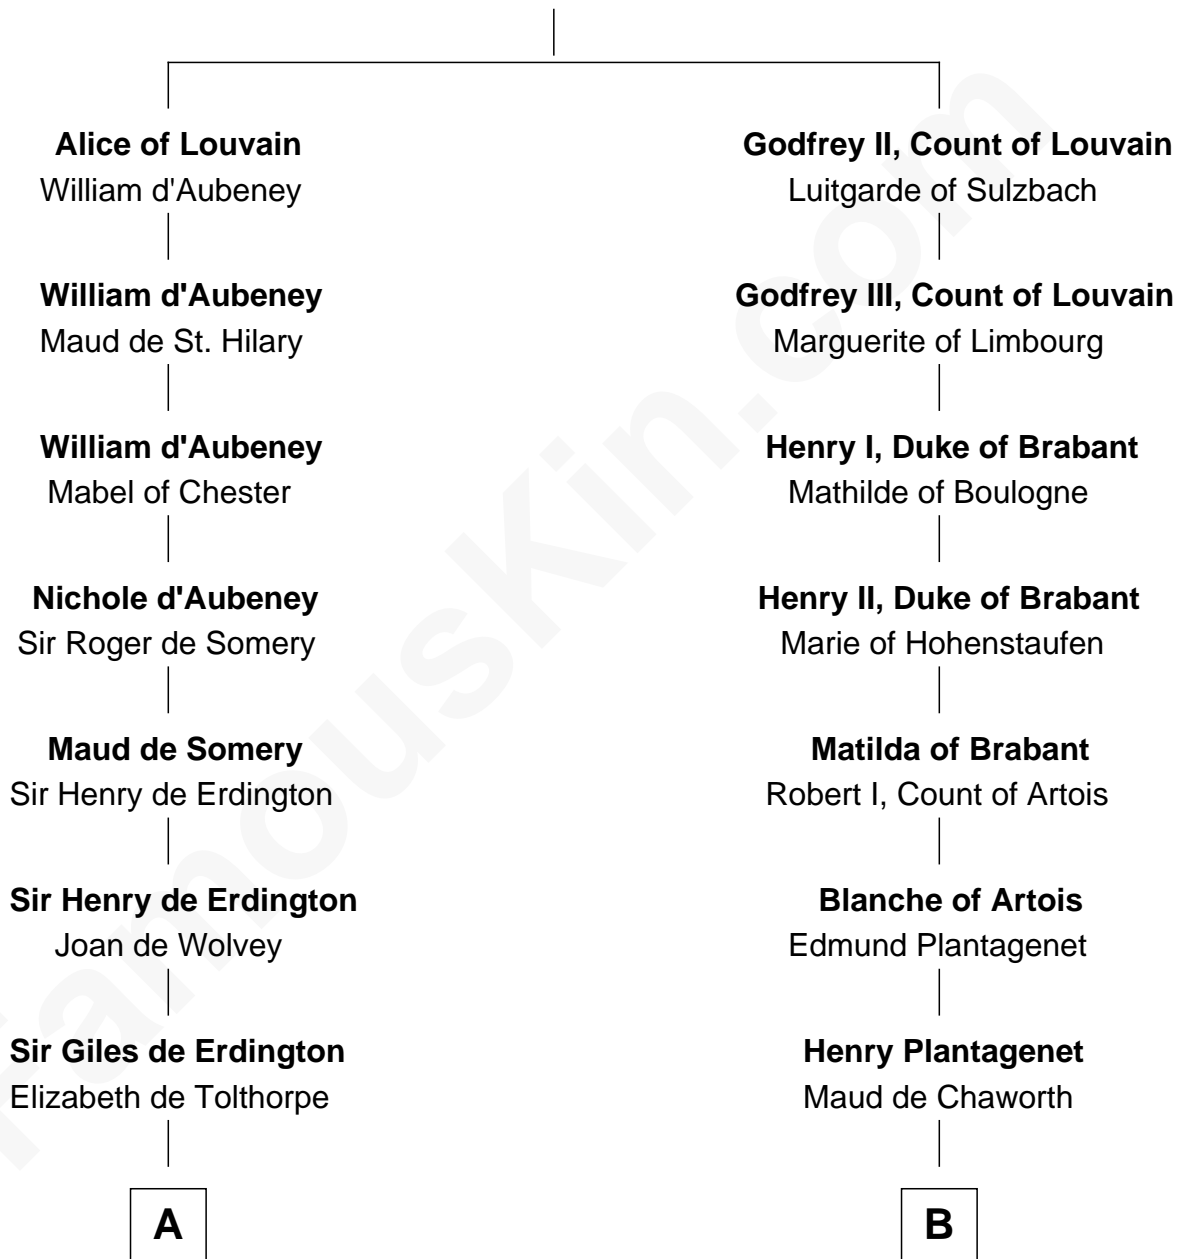

FamousKin.com

Relationship Chart of

Samuel Prescott

Completed Paul Revere's Midnight Ride

13th cousin 6 times removed of

King Henry VIII
King of England

Gottfried I, Count of Louvain

Ide de Chiny

C

—
Rebecca Bulkeley
Dr. Jonathan Prescott

—
Dr. Abel Prescott
Abigail Brigham

—
Samuel Prescott
Completed Paul Revere's Ride

FamousKin.com