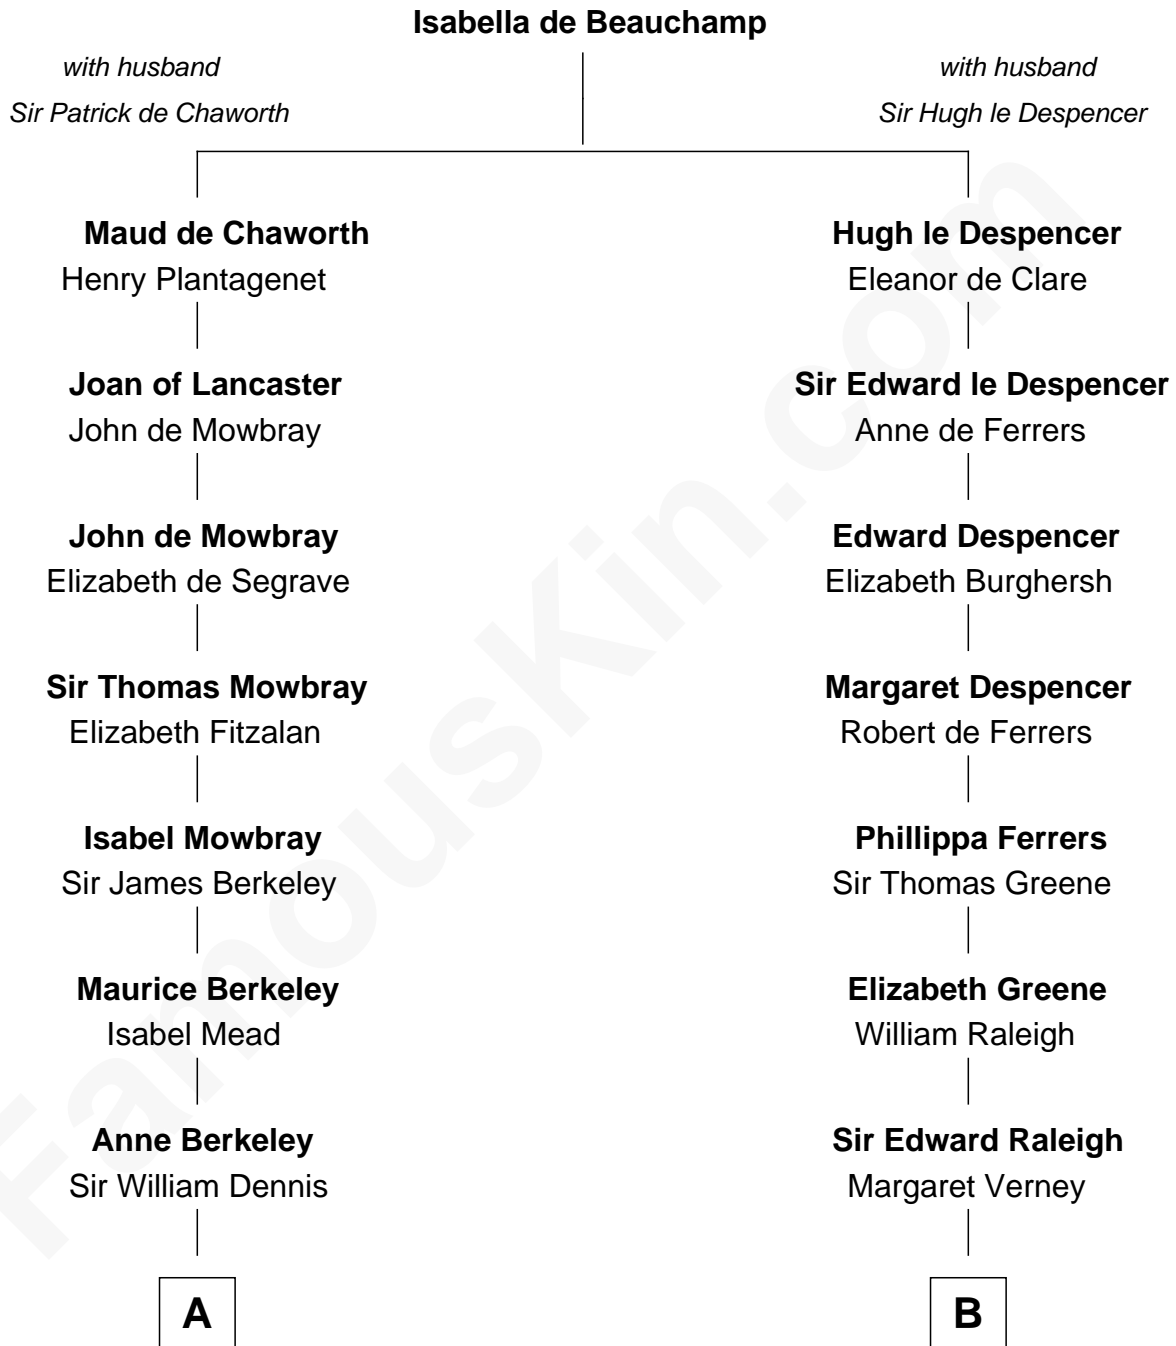

FamousKin.com

Relationship Chart of

Samuel Prescott

Completed Paul Revere's Midnight Ride

16th cousin 5 times removed of

Willis Carrier

Inventor of Air Conditioning