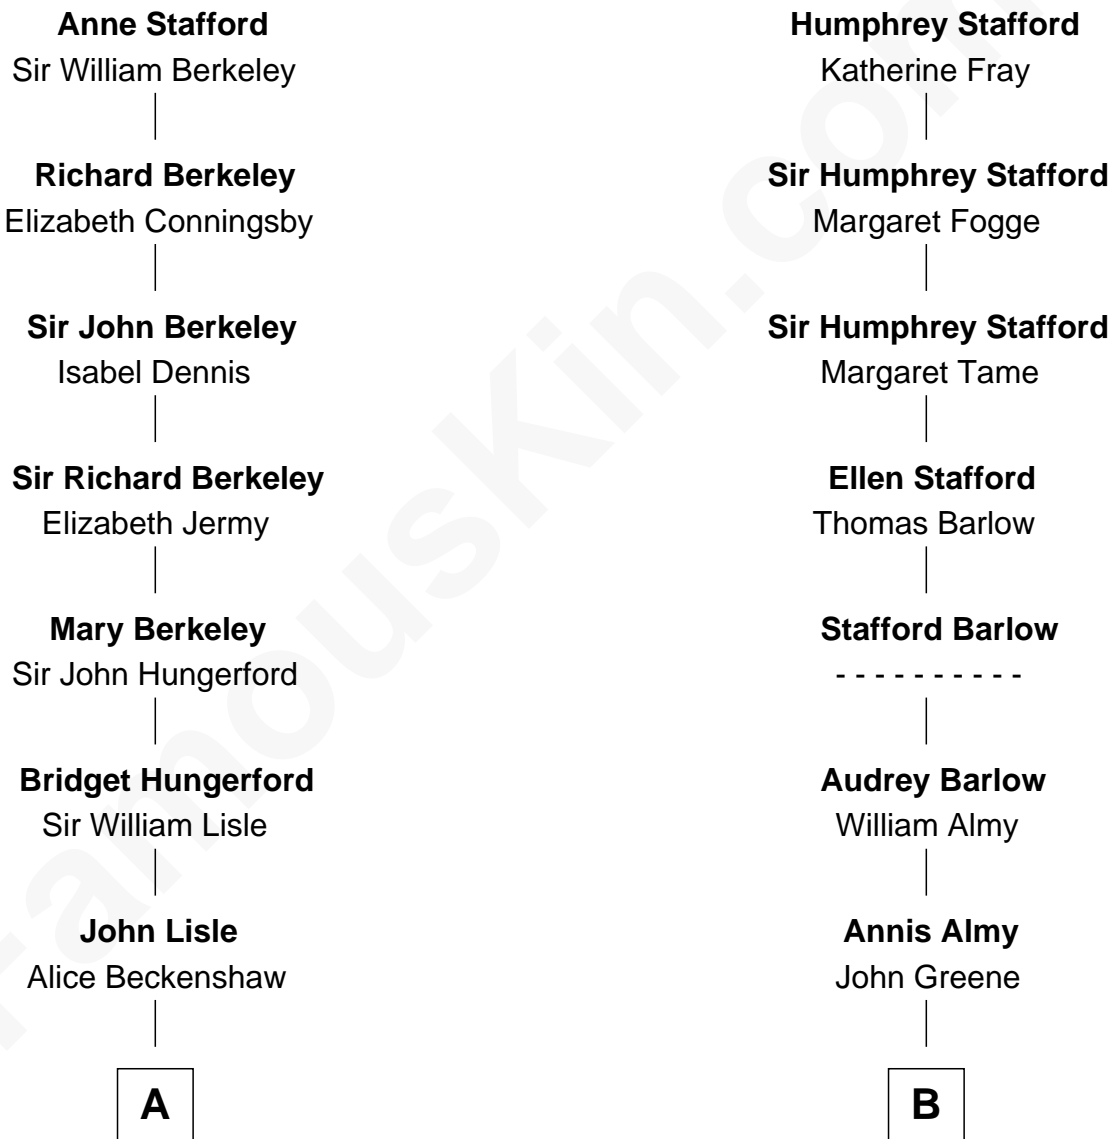

# FamousKin.com Relationship Chart of

**Samuel Prescott**

*Completed Paul Revere's Midnight Ride*

11th cousin of

**Samuel Ward King**

*15th Governor of Rhode Island*

**Sir Humphrey Stafford**

Eleanor Aylesbury

**A**

**Alice Lisle**

John Hoar

**Elizabeth Hoar**

Jonathan Prescott

**Dr. Jonathan Prescott**

Rebecca Bulkeley

**Dr. Abel Prescott**

Abigail Brigham

**Samuel Prescott**

*Completed Paul Revere's Ride*

**B**

**Samuel Greene**

Mary Gorton

**Samuel Greene**

Sarah Coggeshall

**Mercy Green**

John Walton

**Welthian Walton**

William Borden King

**Samuel Ward King**

*15th Governor of Rhode Island*