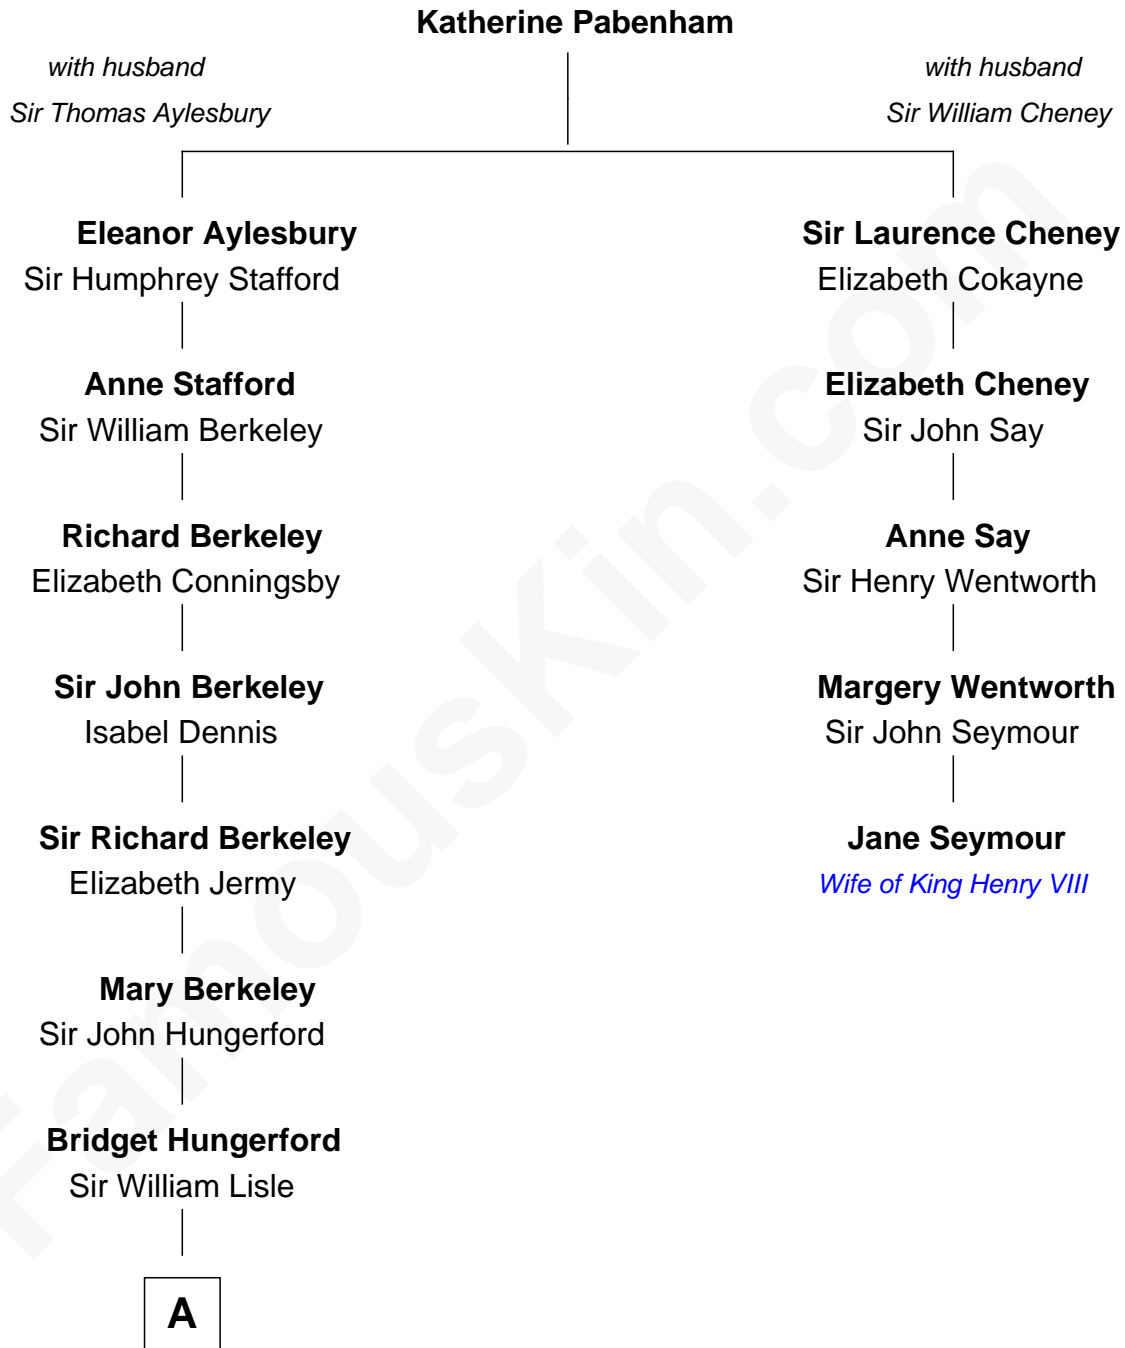

## Relationship Chart of

### Samuel Prescott

*Completed Paul Revere's Midnight Ride*

4th cousin 8 times removed of

### Jane Seymour

*3rd Wife of King Henry VIII*

**A**

—  
**John Lisle**

Alice Beckenshaw

—  
**Alice Lisle**

John Hoar

—  
**Elizabeth Hoar**