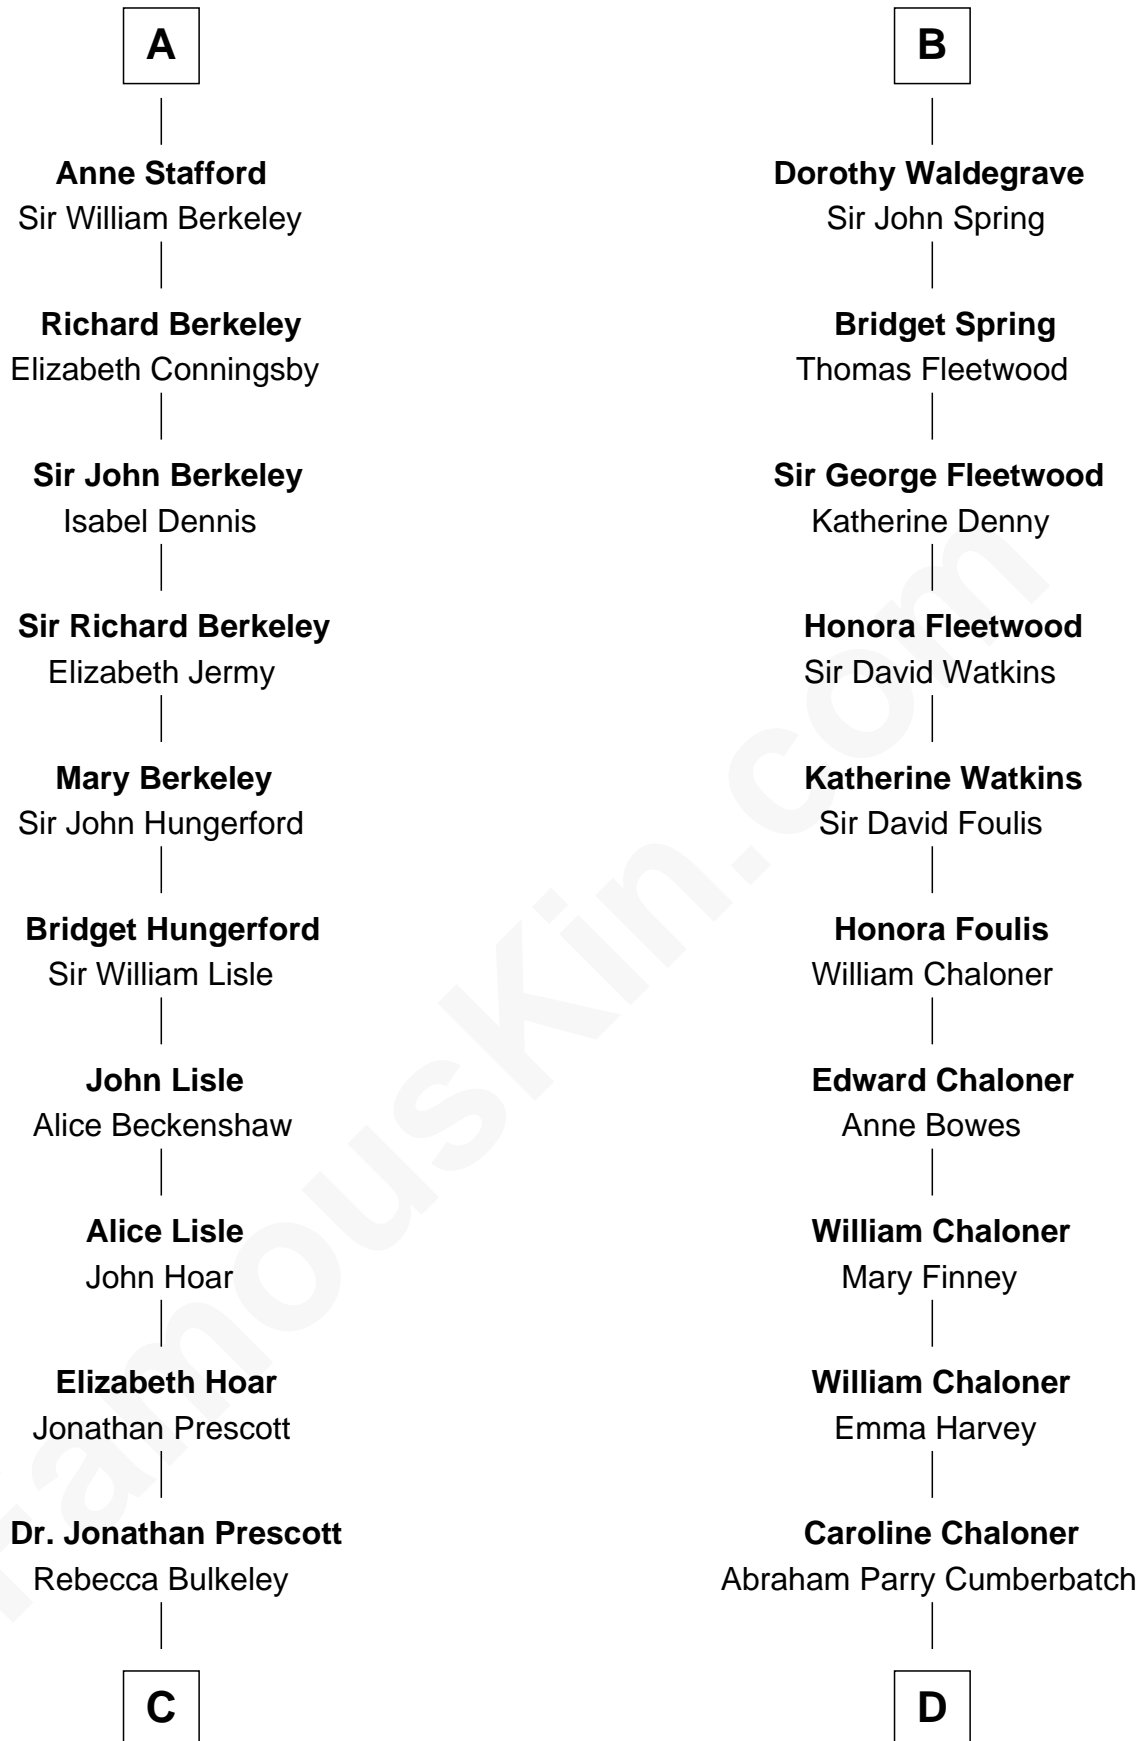

FamousKin.com

Relationship Chart of

Samuel Prescott

Completed Paul Revere's Midnight Ride

18th cousin 3 times removed of

Benedict Cumberbatch

Movie, Television and Stage Actor

Beatrice de Beauchamp

Maud de Hastang
Ralph Stafford

Sir Humphrey Stafford
Elizabeth Burdet

Sir Humphrey Stafford
Eleanor Aylesbury

William de Munchensy
Alice - - - - -

Sir Thomas de Munchensy
Joyce - - - - -

Thomas Munchensy
Joan Vauncy

Joan Munchensy
Sir Richard Waldegrave

Sir Richard Waldegrave
Joan Doreward

Sir Thomas Waldegrave
Elizabeth Fray

Sir William Waldegrave
Margery Wentworth

A

B

C

Dr. Abel Prescott

Abigail Brigham

Samuel Prescott

Completed Paul Revere's Ride

D

Robert William Cumberbatch

Louisa Grace Hanson

Henry Alfred Cumberbatch

Hélène Gertrude Rees