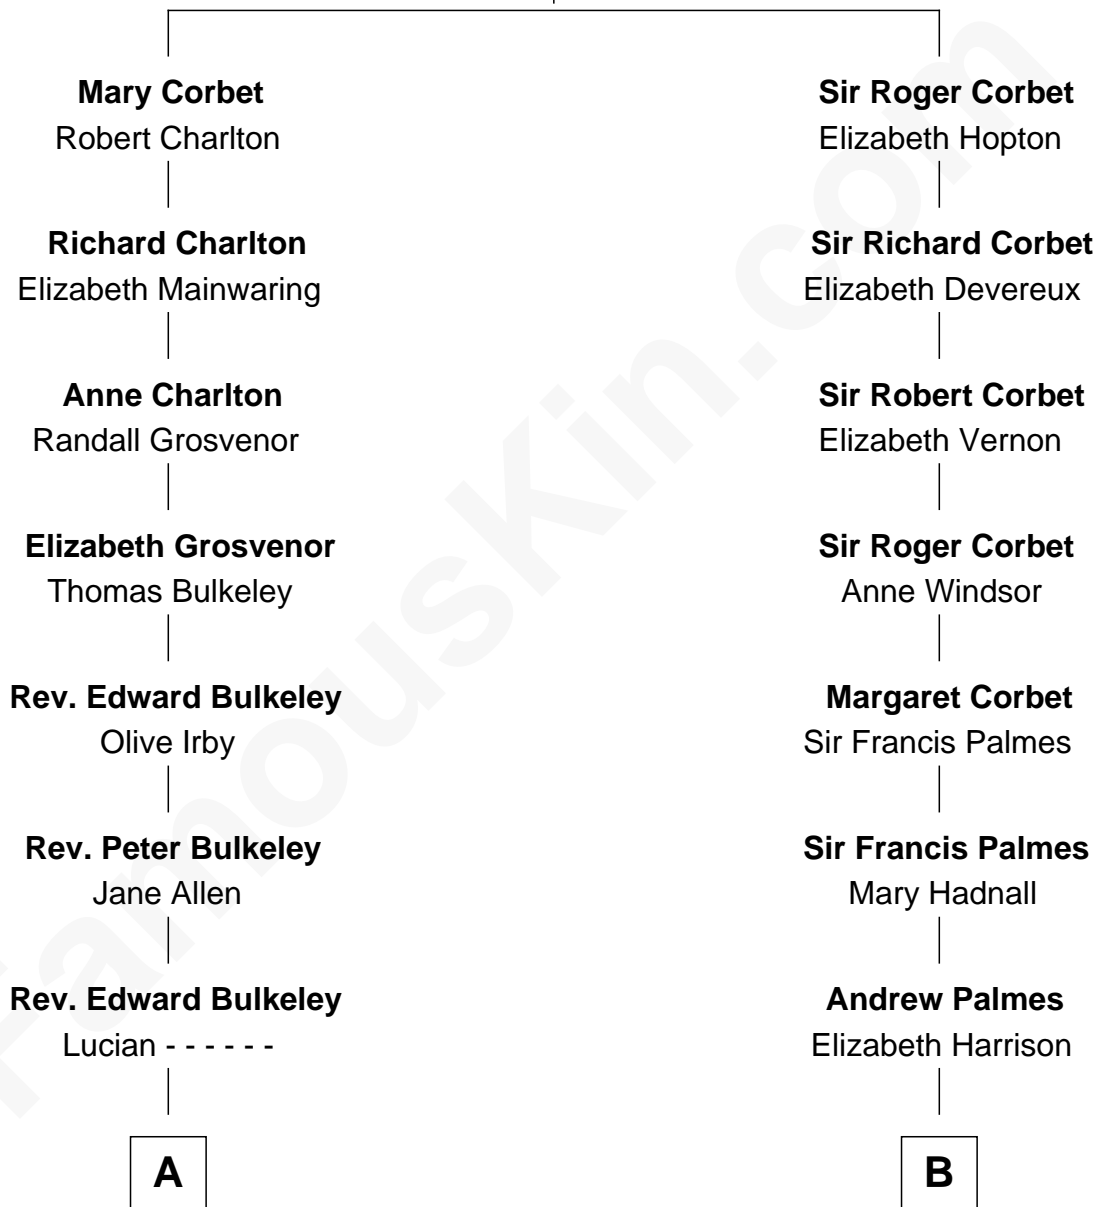

FamousKin.com

Relationship Chart of

Samuel Prescott

Completed Paul Revere's Midnight Ride

10th cousin 8 times removed of

Benedict Cumberbatch

Movie, Television and Stage Actor

Sir Robert Corbet

Margaret - - - - -

C

Timothy Carlton Congdon Cumberbatch

Wanda Ventham

Benedict Cumberbatch

Movie, Television and Stage Actor

FamousKin.com