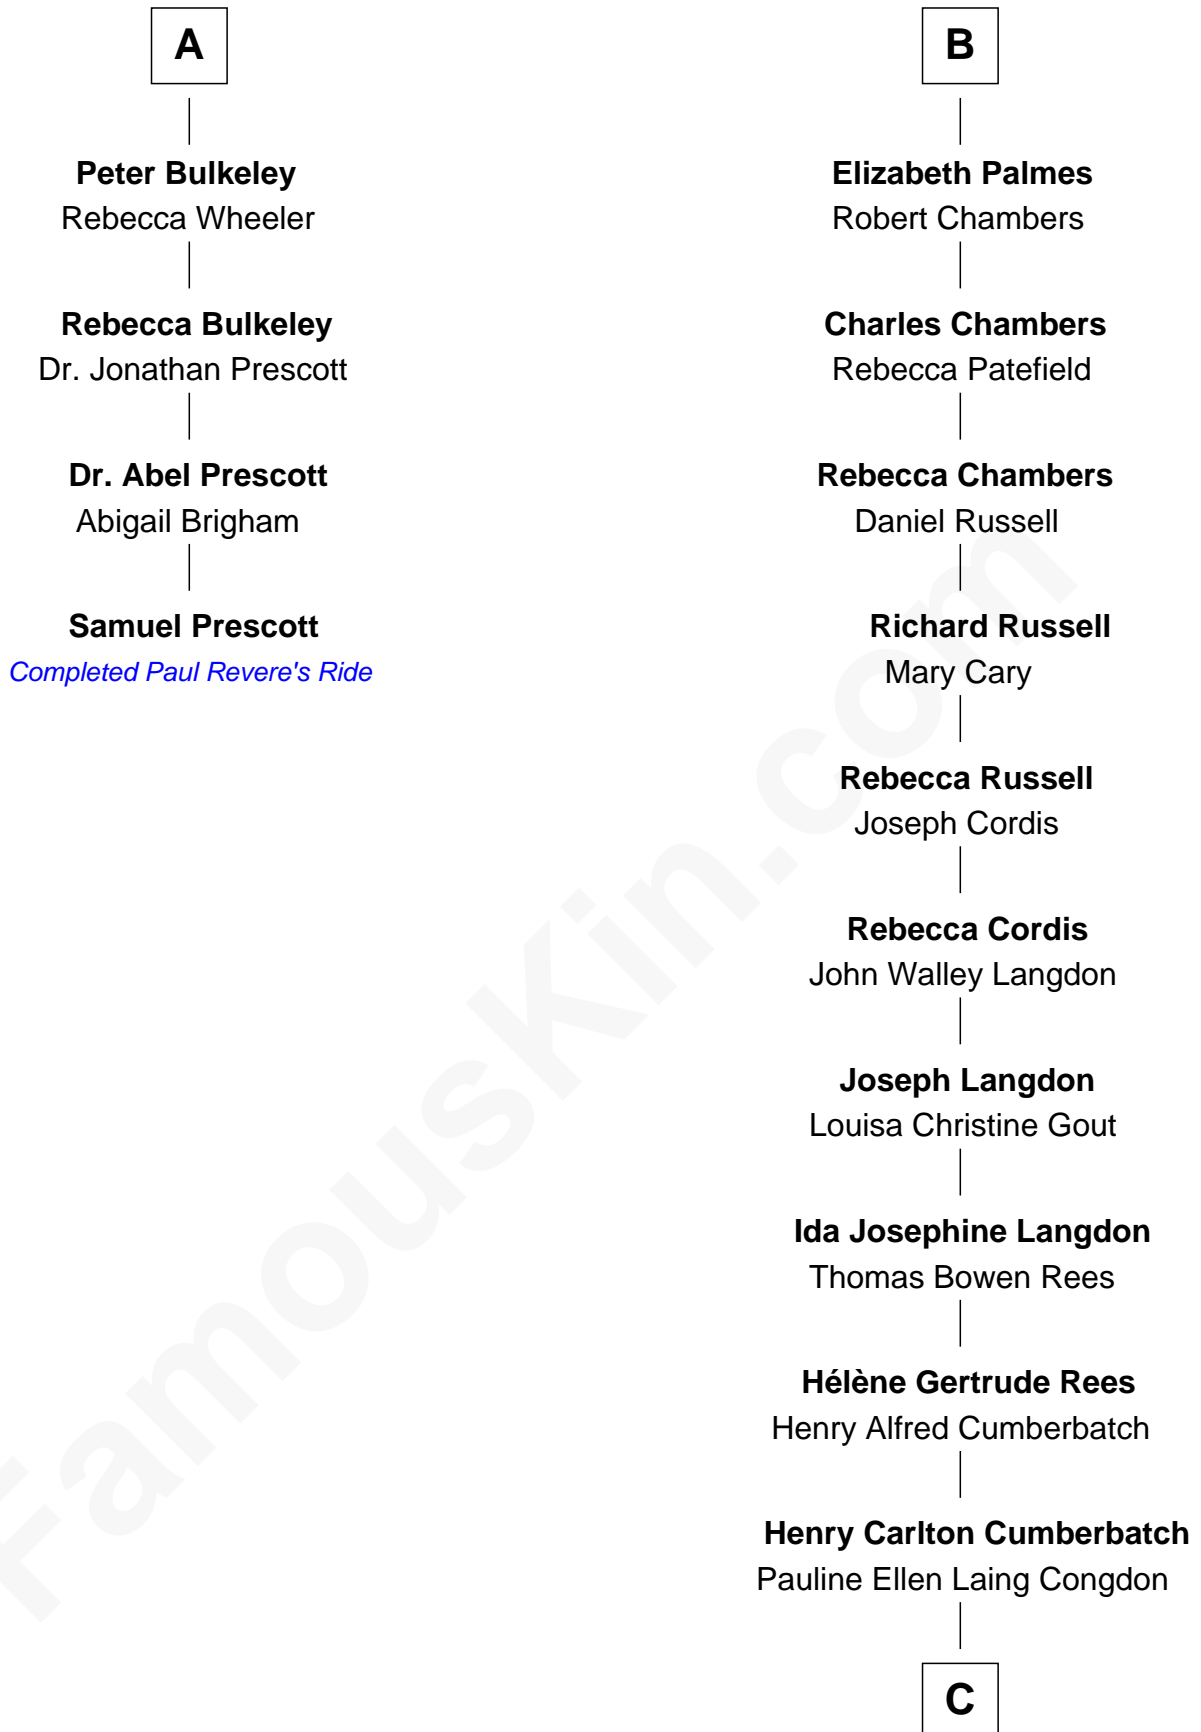

FamousKin.com

Relationship Chart of

Samuel Prescott

Completed Paul Revere's Midnight Ride

10th cousin 8 times removed of

Benedict Cumberbatch

Movie, Television and Stage Actor

Sir Robert Corbet

Margaret - - - - -

C

Timothy Carlton Congdon Cumberbatch

Wanda Ventham

Benedict Cumberbatch

Movie, Television and Stage Actor

FamousKin.com