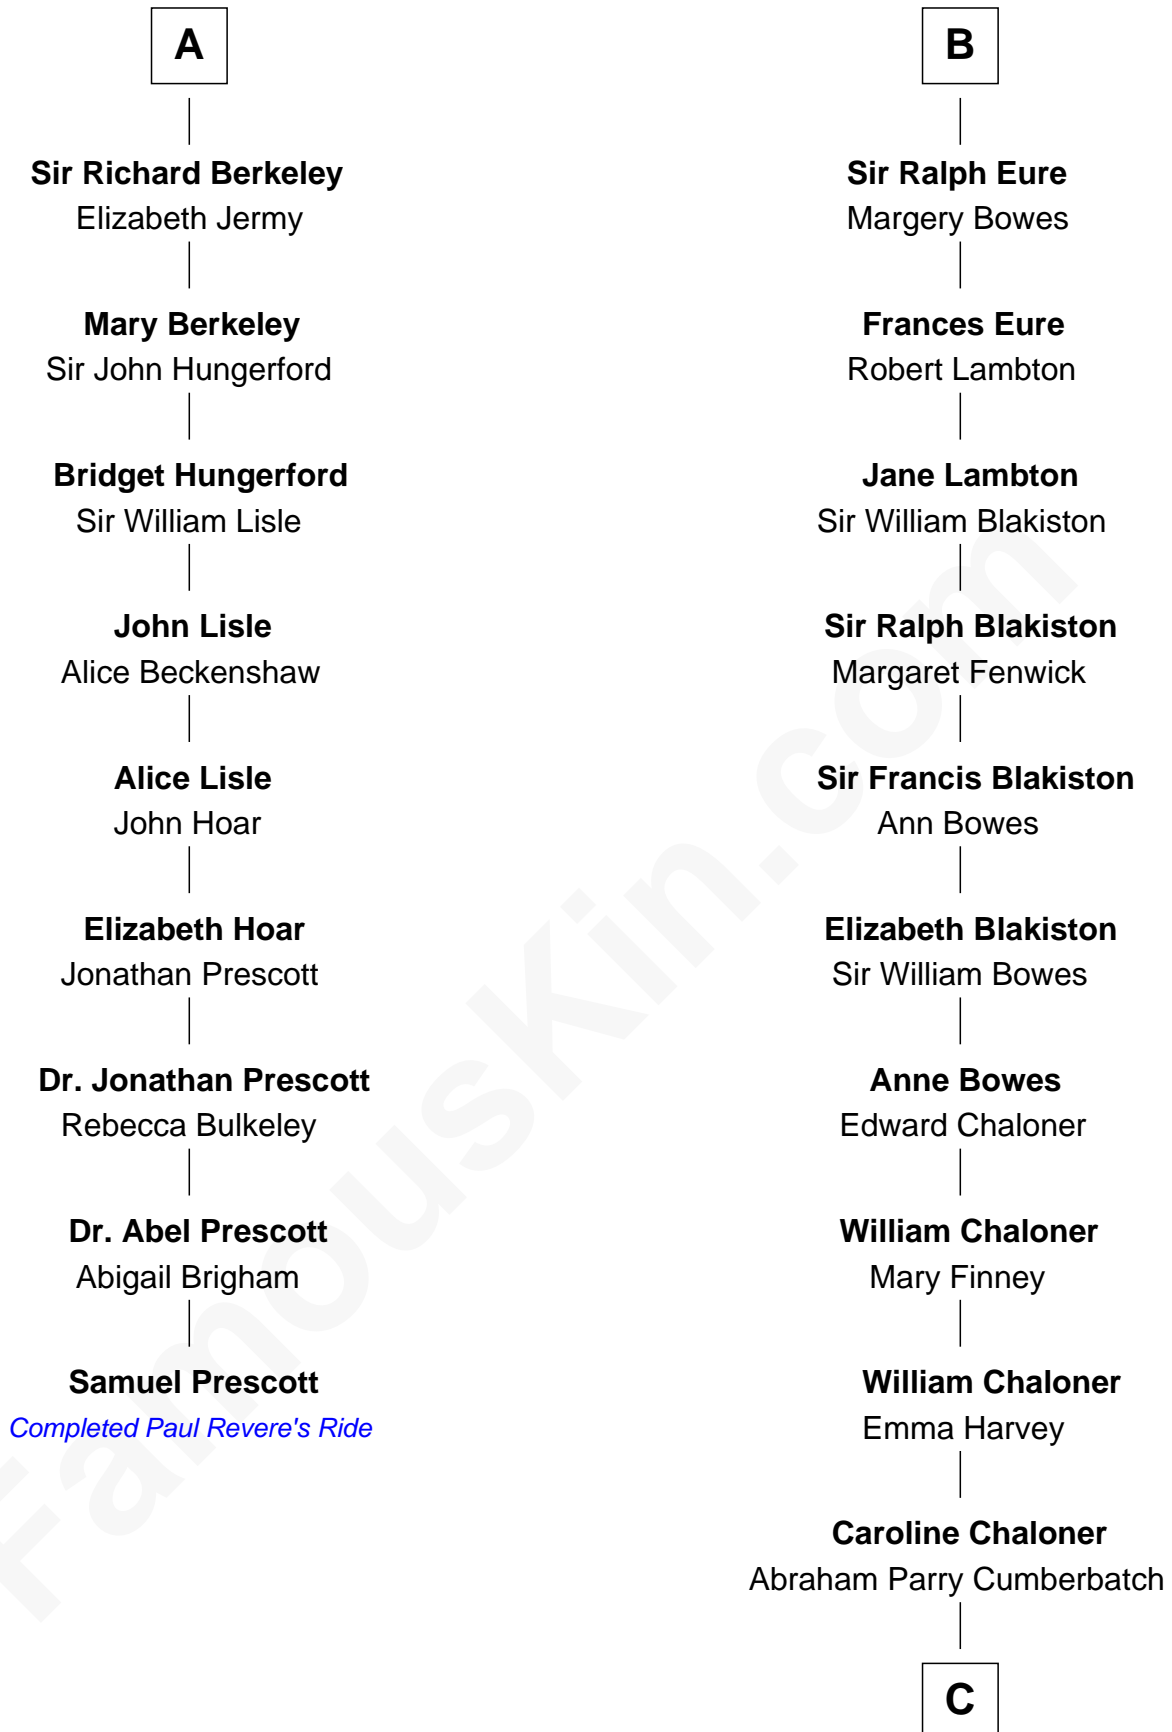

## Relationship Chart of

### Samuel Prescott

*Completed Paul Revere's Midnight Ride*

15th cousin 6 times removed of

**Benedict Cumberbatch**

*Movie, Television and Stage Actor*

C

**Robert William Cumberbatch**

Louisa Grace Hanson

**Henry Alfred Cumberbatch**

Hélène Gertrude Rees

**Henry Carlton Cumberbatch**

Pauline Ellen Laing Congdon

**Timothy Carlton Congdon Cumberbatch**

Wanda Ventham

**Benedict Cumberbatch**

*Movie, Television and Stage Actor*