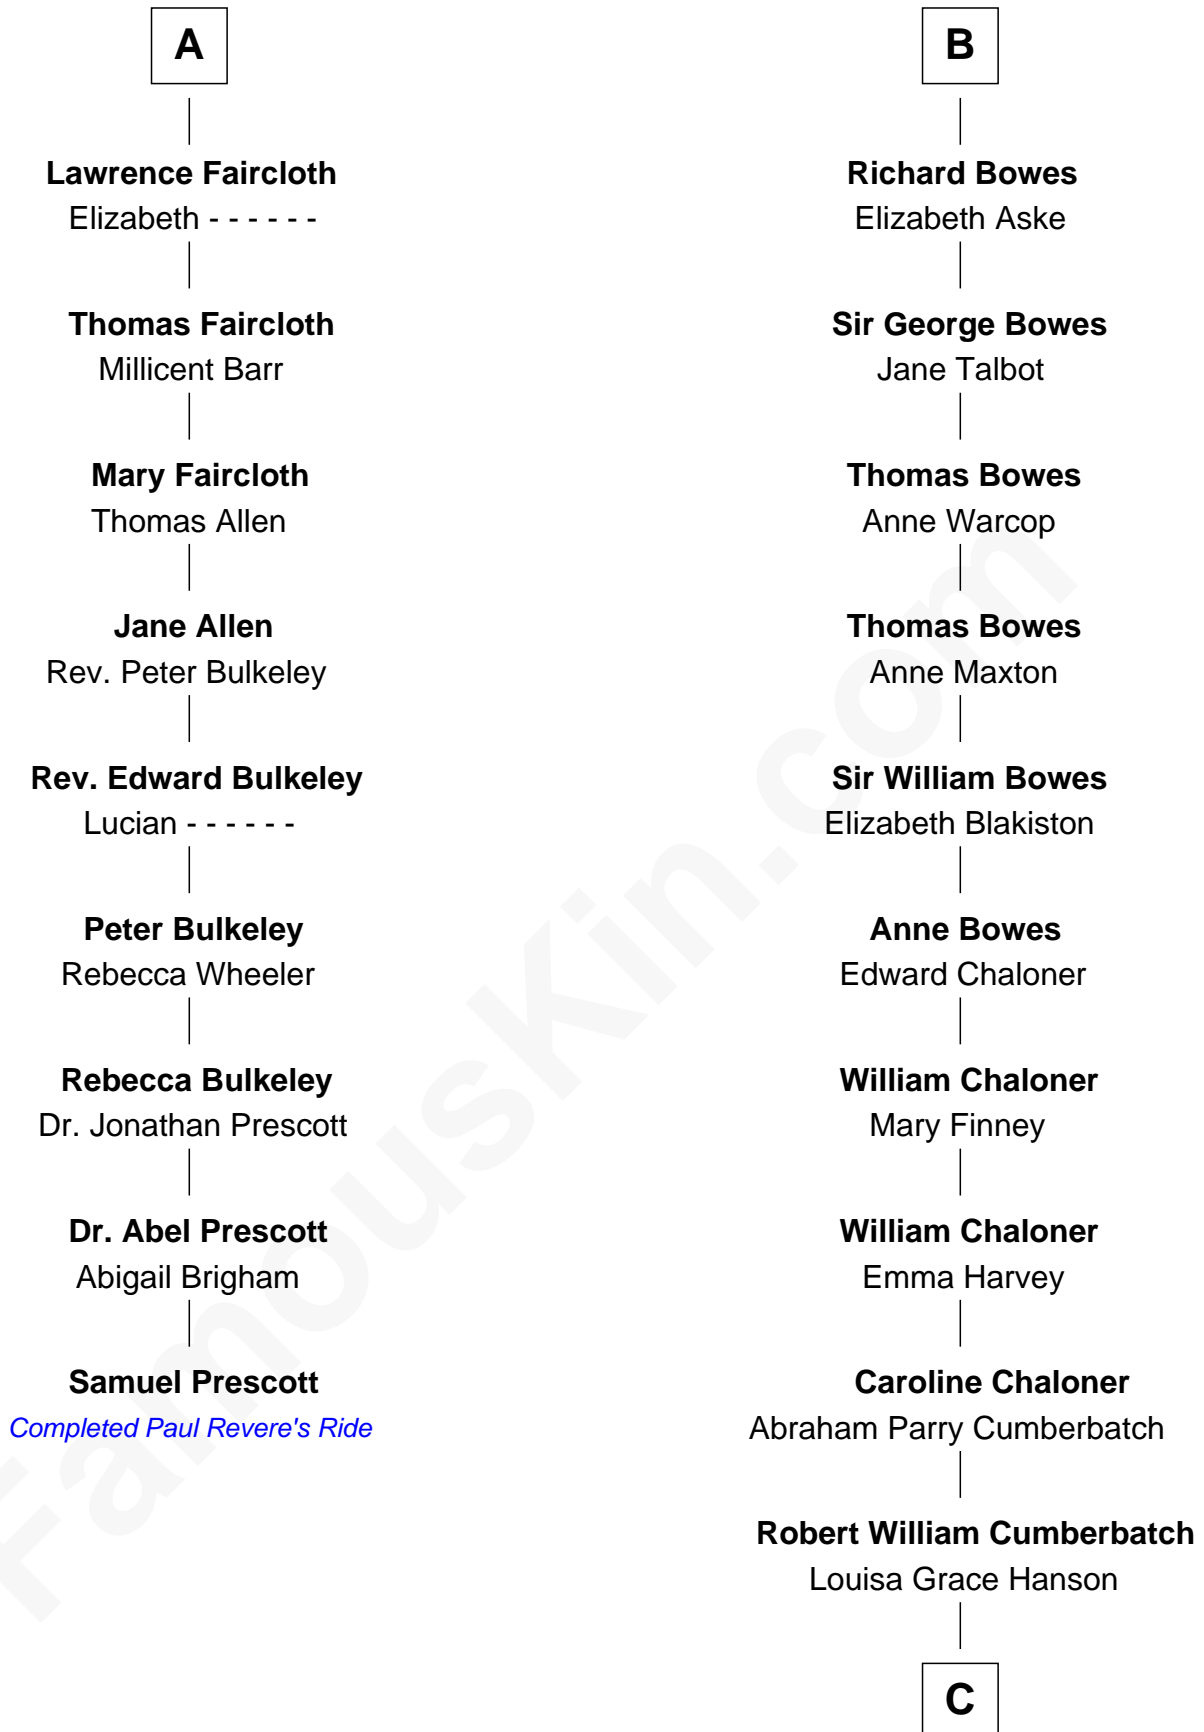

FamousKin.com

Relationship Chart of

Samuel Prescott

Completed Paul Revere's Midnight Ride

15th cousin 5 times removed of

Benedict Cumberbatch

Movie, Television and Stage Actor

C

Henry Alfred Cumberbatch

Hélène Gertrude Rees

Henry Carlton Cumberbatch

Pauline Ellen Laing Congdon

Timothy Carlton Congdon Cumberbatch

Wanda Ventham

Benedict Cumberbatch

Movie, Television and Stage Actor