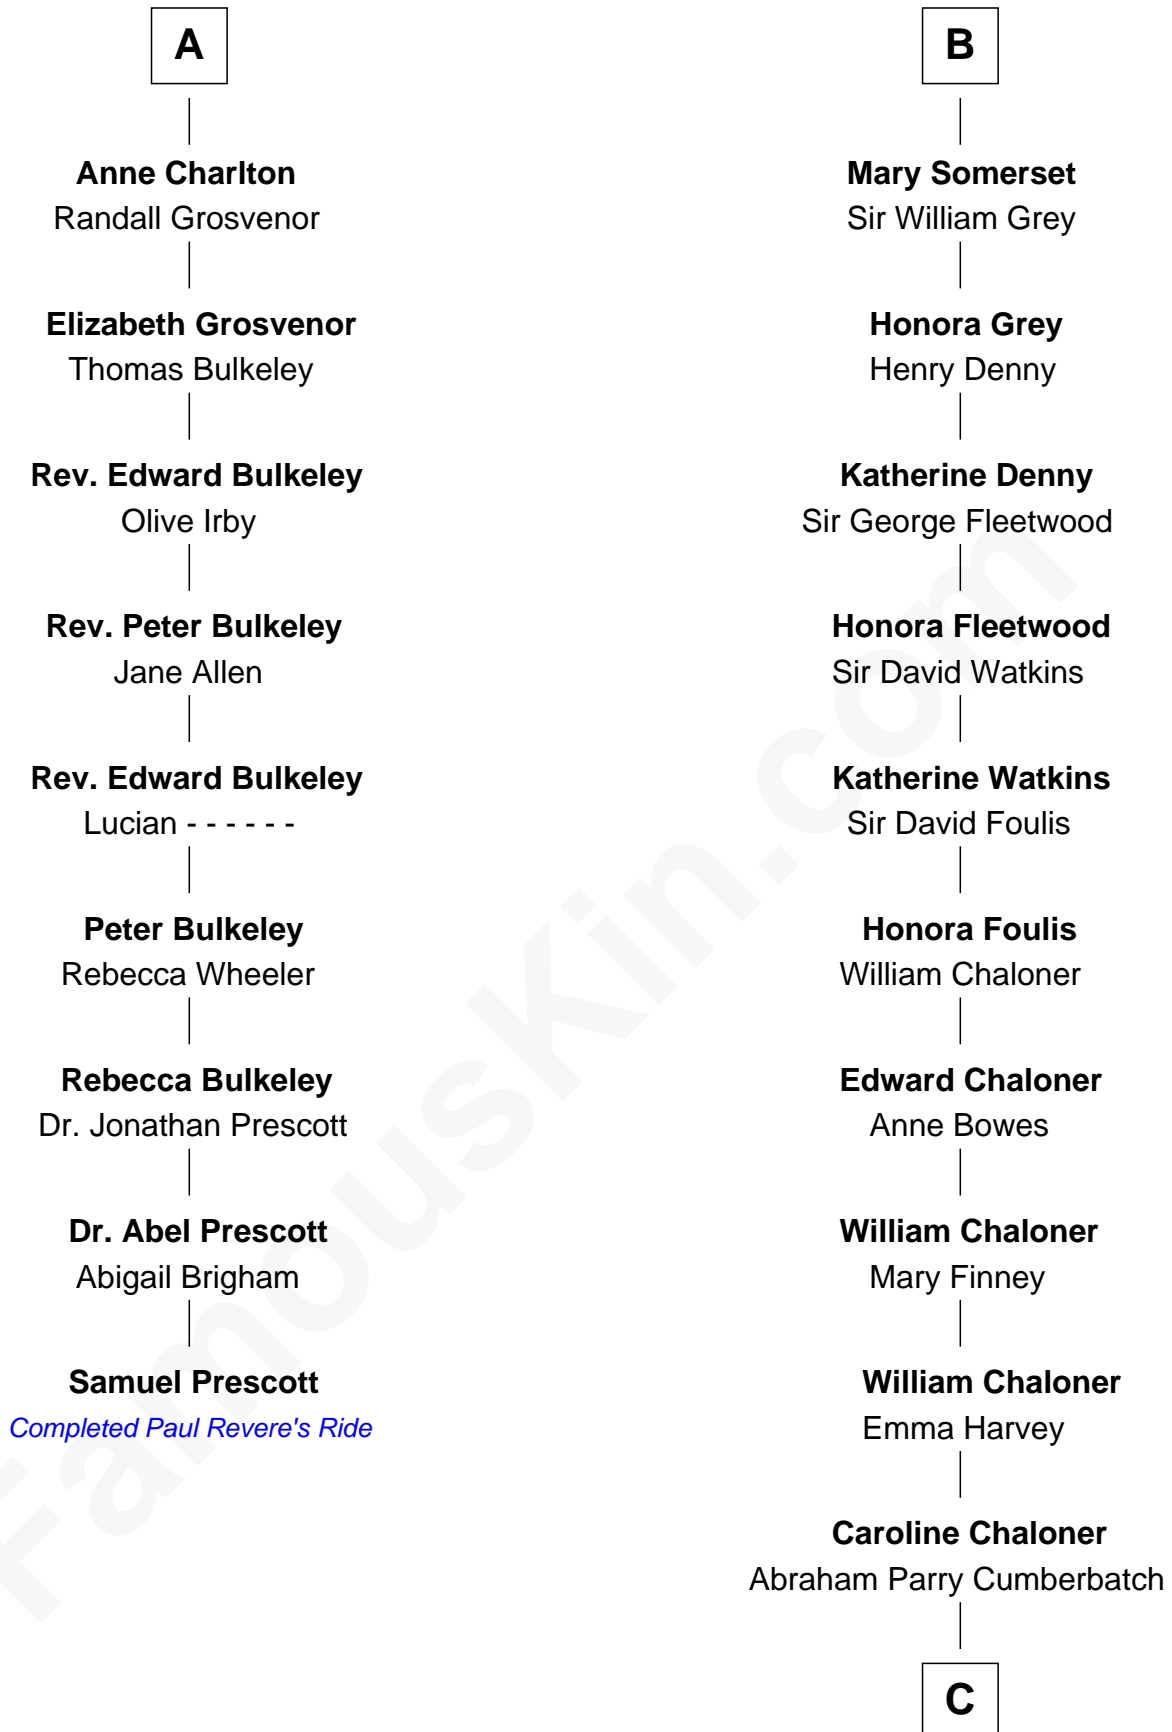

FamousKin.com

Relationship Chart of

Samuel Prescott

Completed Paul Revere's Midnight Ride

15th cousin 6 times removed of

Benedict Cumberbatch

Movie, Television and Stage Actor

Sir Alan la Zouche
Eleanor de Segrave

C

Robert William Cumberbatch

Louisa Grace Hanson

Henry Alfred Cumberbatch

Hélène Gertrude Rees

Henry Carlton Cumberbatch

Pauline Ellen Laing Congdon

Timothy Carlton Congdon Cumberbatch