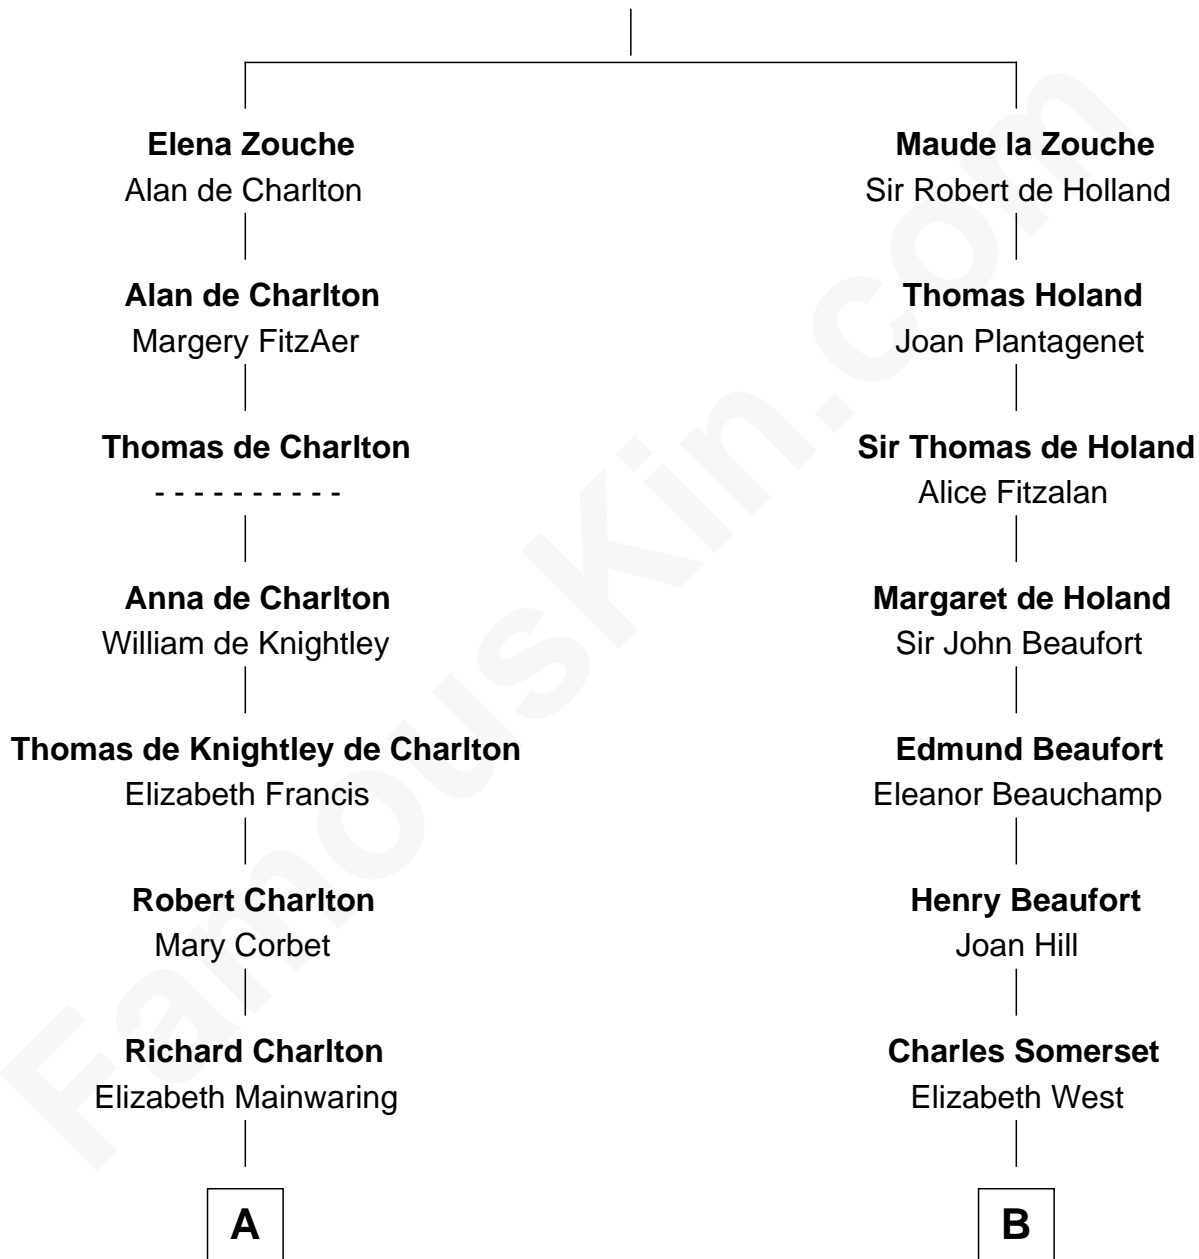

FamousKin.com

Relationship Chart of

Samuel Prescott

Completed Paul Revere's Midnight Ride

15th cousin 6 times removed of

Benedict Cumberbatch

Movie, Television and Stage Actor

Sir Alan la Zouche
Eleanor de Segrave

C

Robert William Cumberbatch

Louisa Grace Hanson

Henry Alfred Cumberbatch

Hélène Gertrude Rees

Henry Carlton Cumberbatch

Pauline Ellen Laing Congdon

Timothy Carlton Congdon Cumberbatch